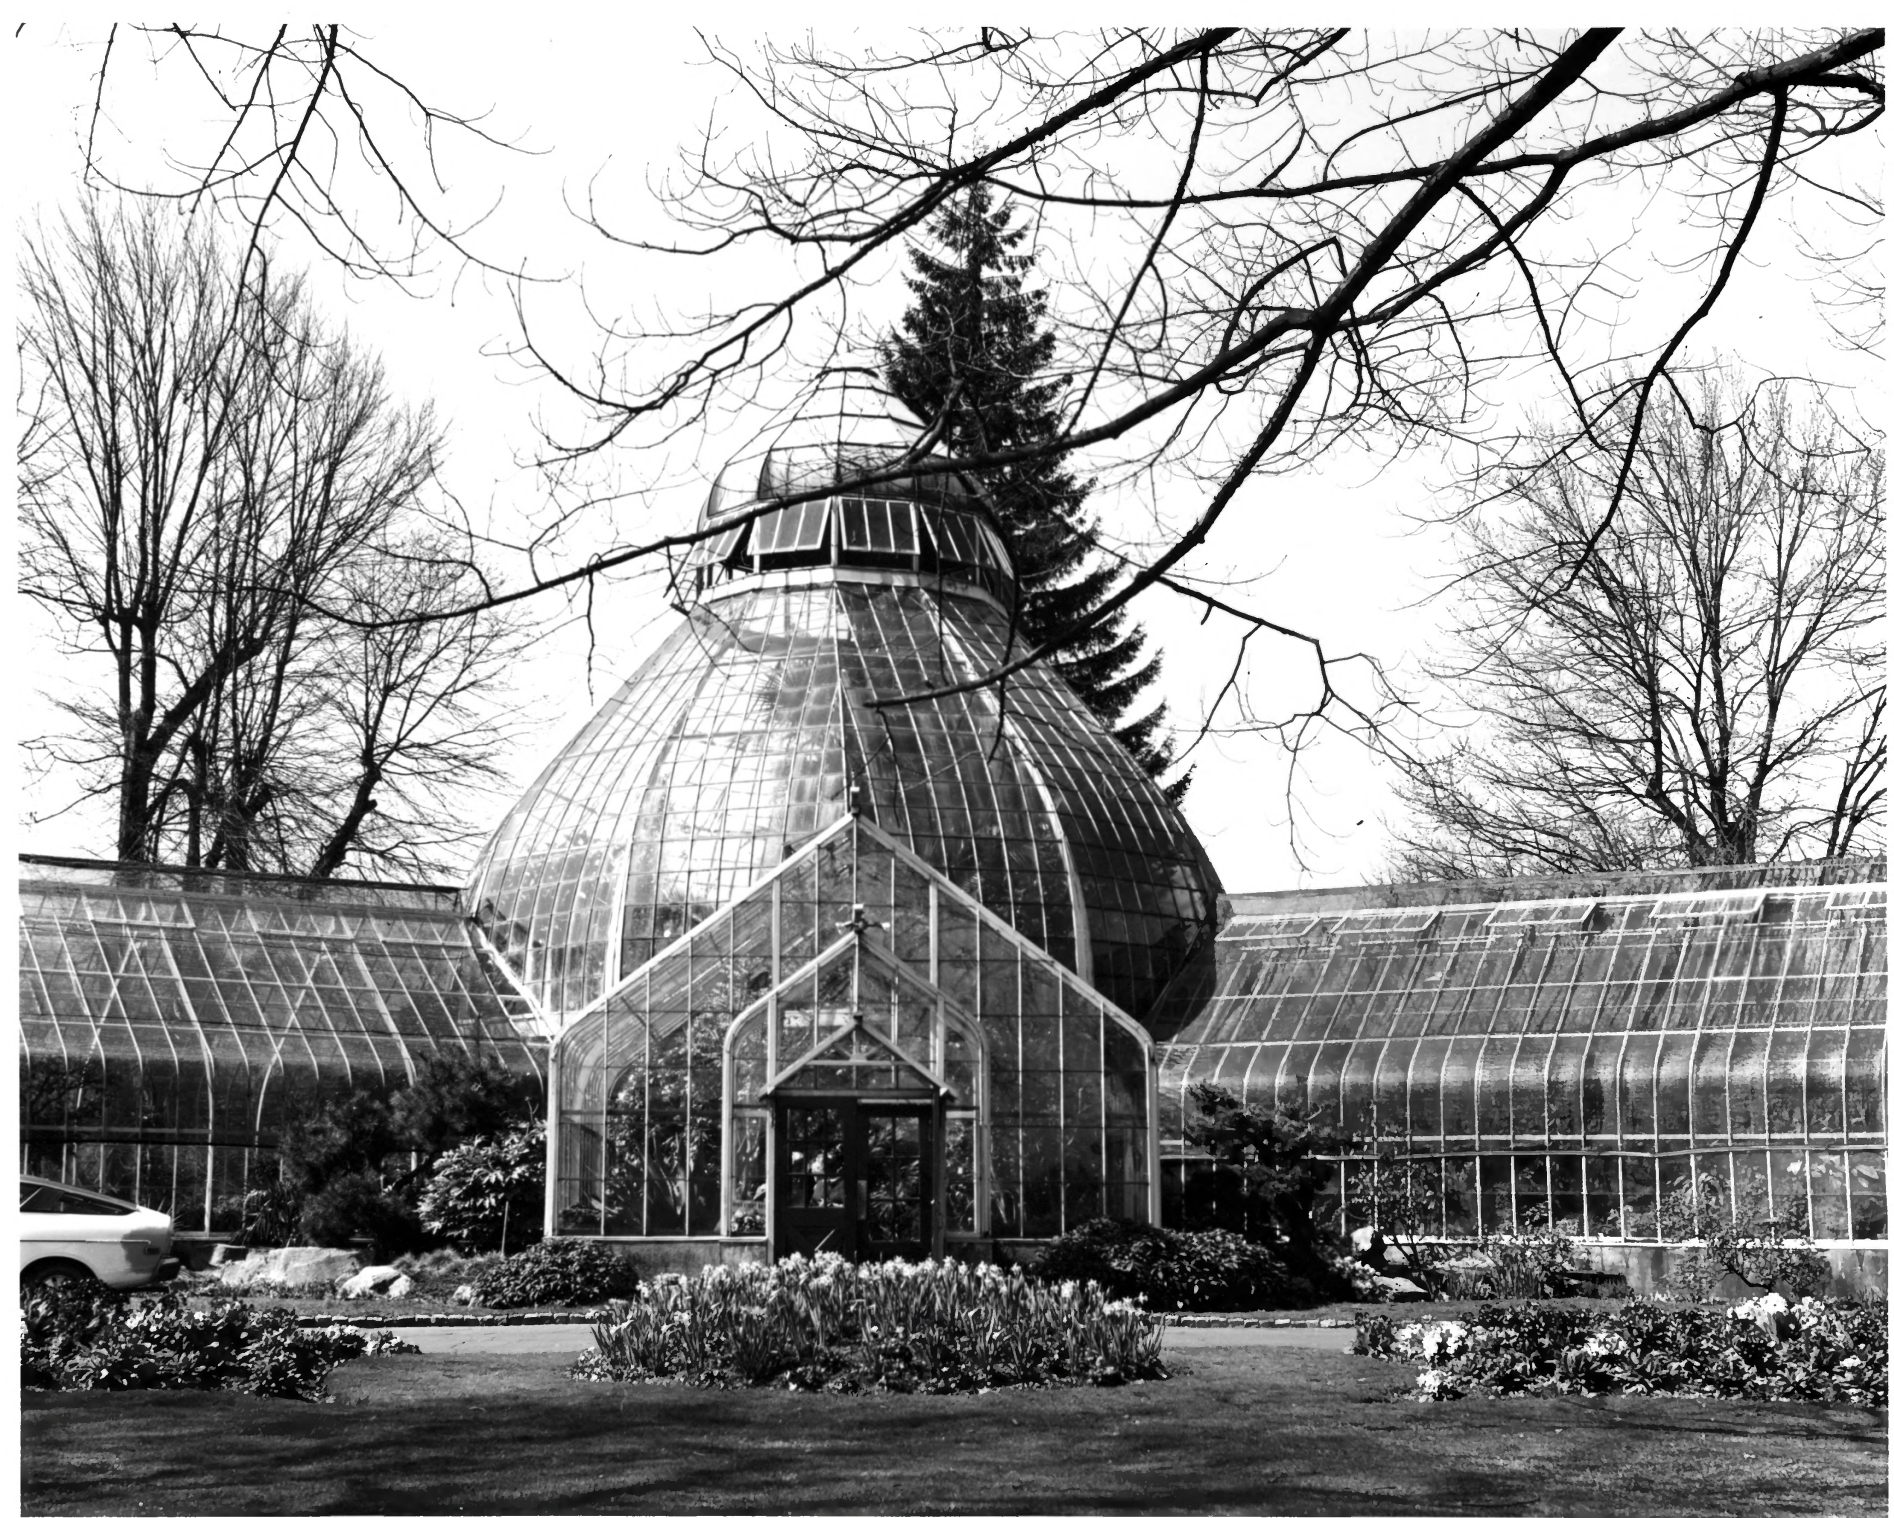

MAY 26 1976

Florence K. Lentz

April, 1976

Washington State Parks and Recreation Comm.

"G" Street elevation of conservatory, facing
northwest

3 of 4

Seymour Conservatory (Wright Park and Seymour Conservatory)

Pierce Co., Wash.

Tacoma, Washington

MAY 26 1976

Florence K. Lentz

OCT 8 1976

April, 1976

Washington State Parks and Recreation Comm.

Central rotunda and main entrance to the conservatory, "G" Street elevation, facing west