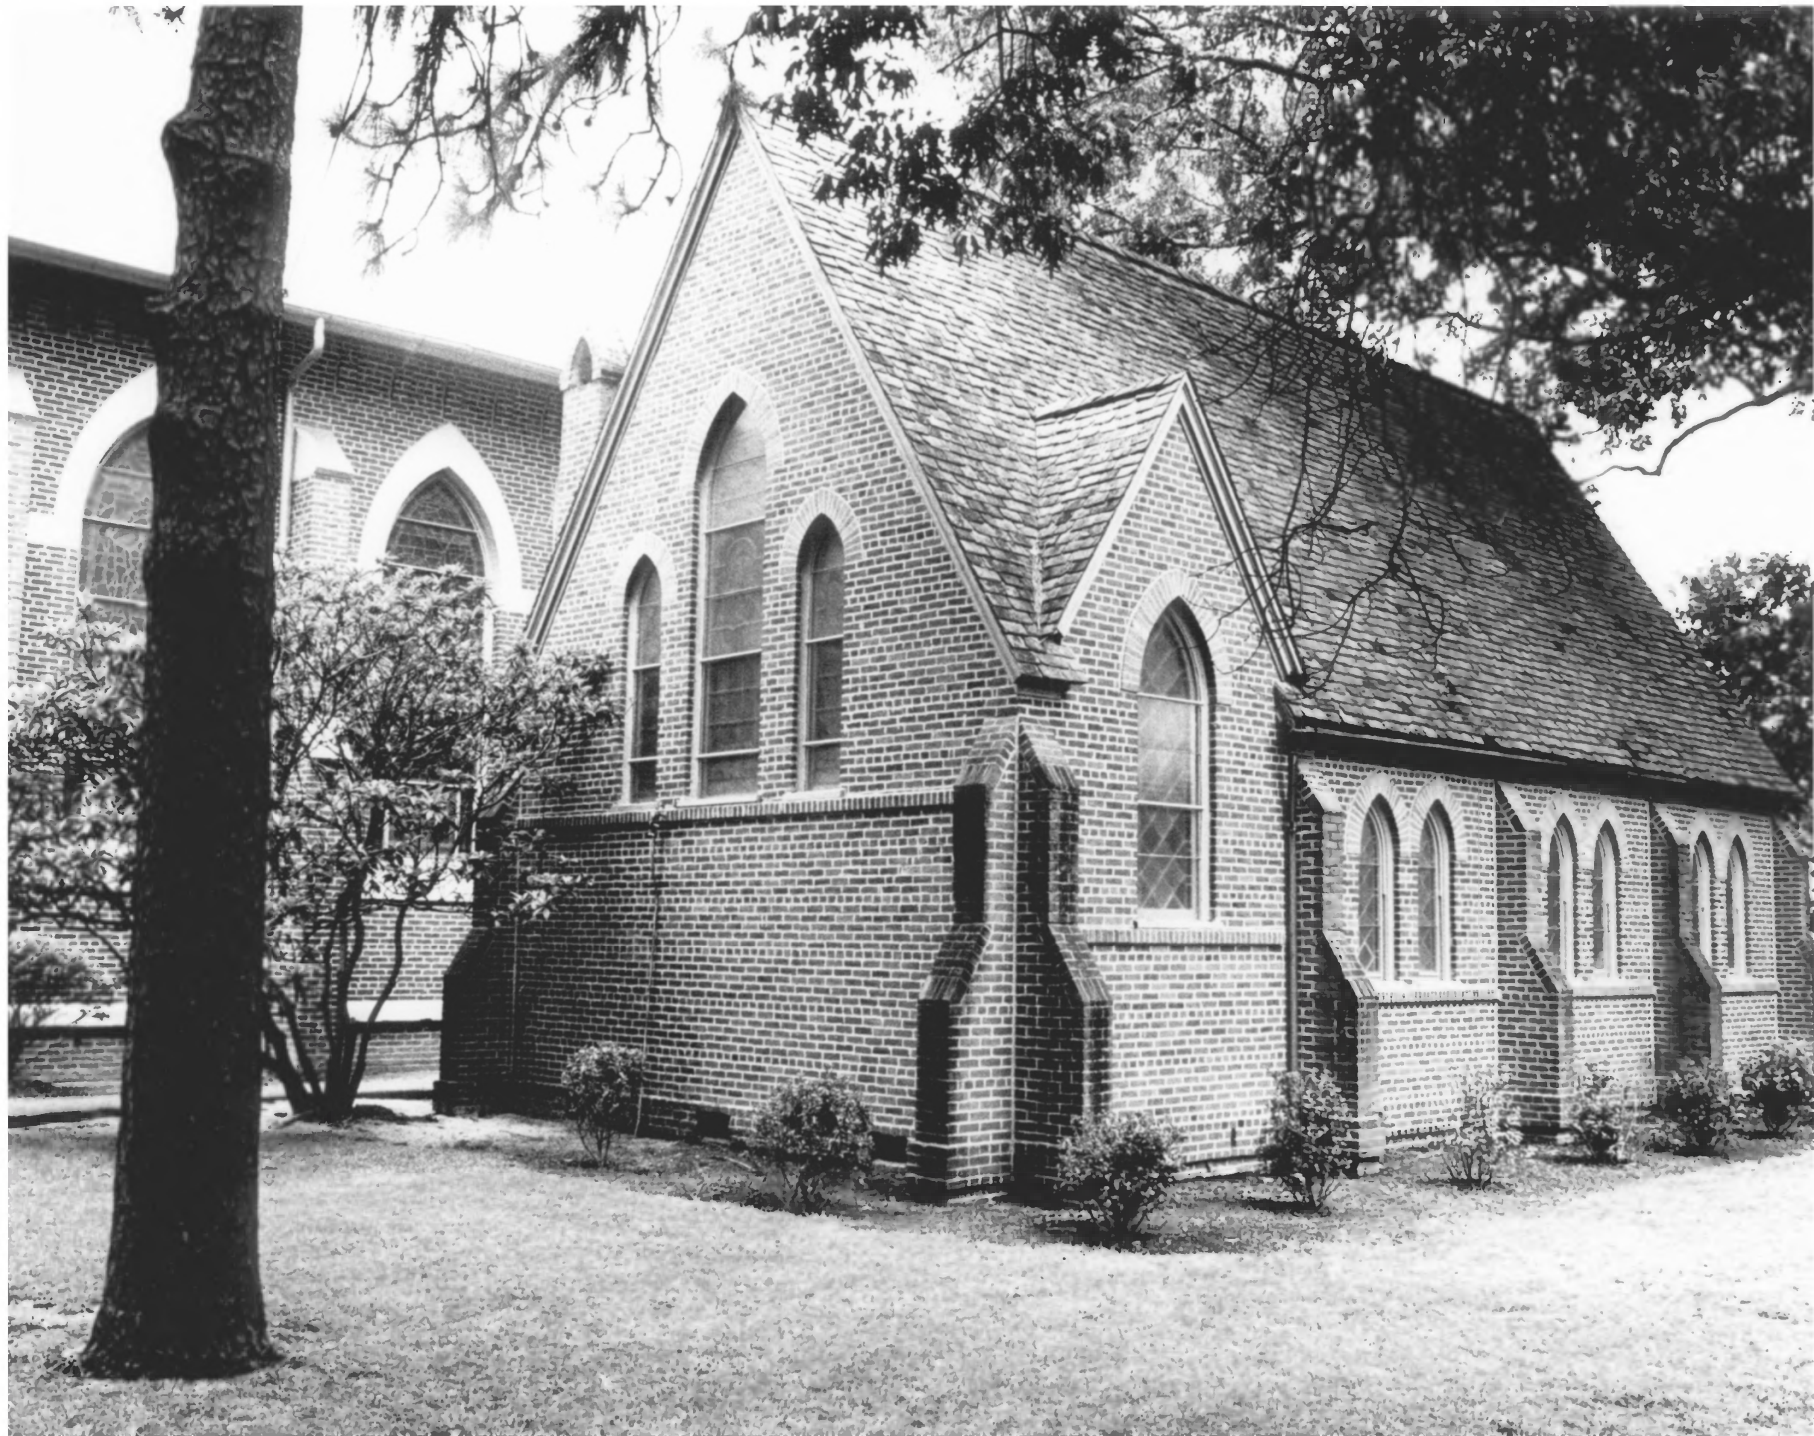

St. Mary Help of Christians Church

Aiken County, South Carolina

Charles Lowe, 1980

S. C. Department of Archives and History

St. Claire's Chapel

Northeast elevation

Photo #1 of 11

FEB 23 1982

St. Mary Help of Christians Church

Aiken County, South Carolina

Charles Lowe, 1980

S. C. Department of Archives and History

St. Claire's Chapel

Southeast and southwest elevation

Photo #2 of 11

FEB 23 1982