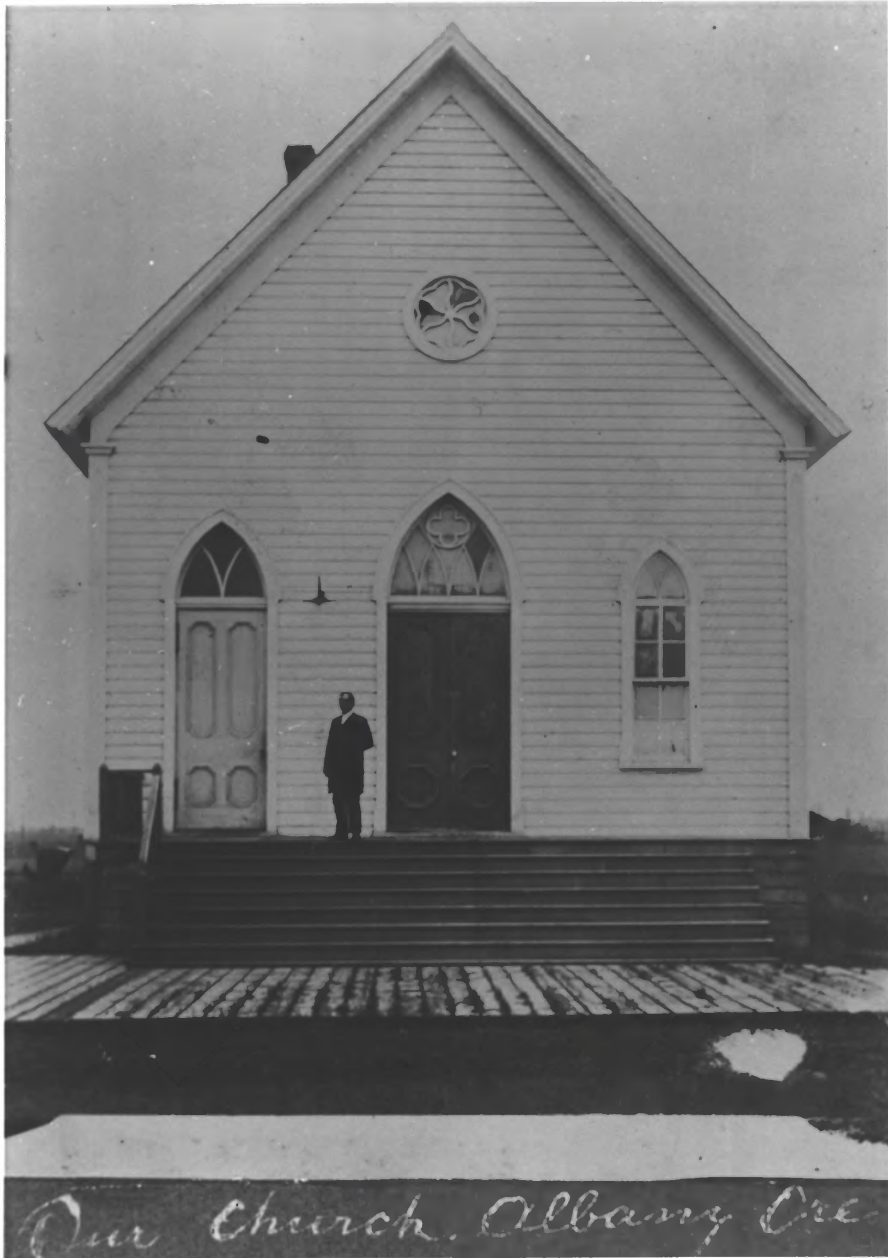

First Evangelical Church of Albany
1120 SW 12th Avenue
Albany, Linn County, Oregon
1 of 6

Historic view of original site, c.1877.
Neg: Pastor Raymond M. Estes.
Albany Open Bible Standard Church
1120 SW 12th Avenue
Albany, Oregon 97321

GIVEN BY MENNITE CHURCH
PICTURE TAKEN IN 1877

Our Church, Albany Ore

GIVEN BY MENNITE CHURCH
PICTURE TAKEN IN - 1909 -

First Evangelical Church of Albany
1120 SW 12th Avenue
Albany, Linn County, Oregon
2 of 6