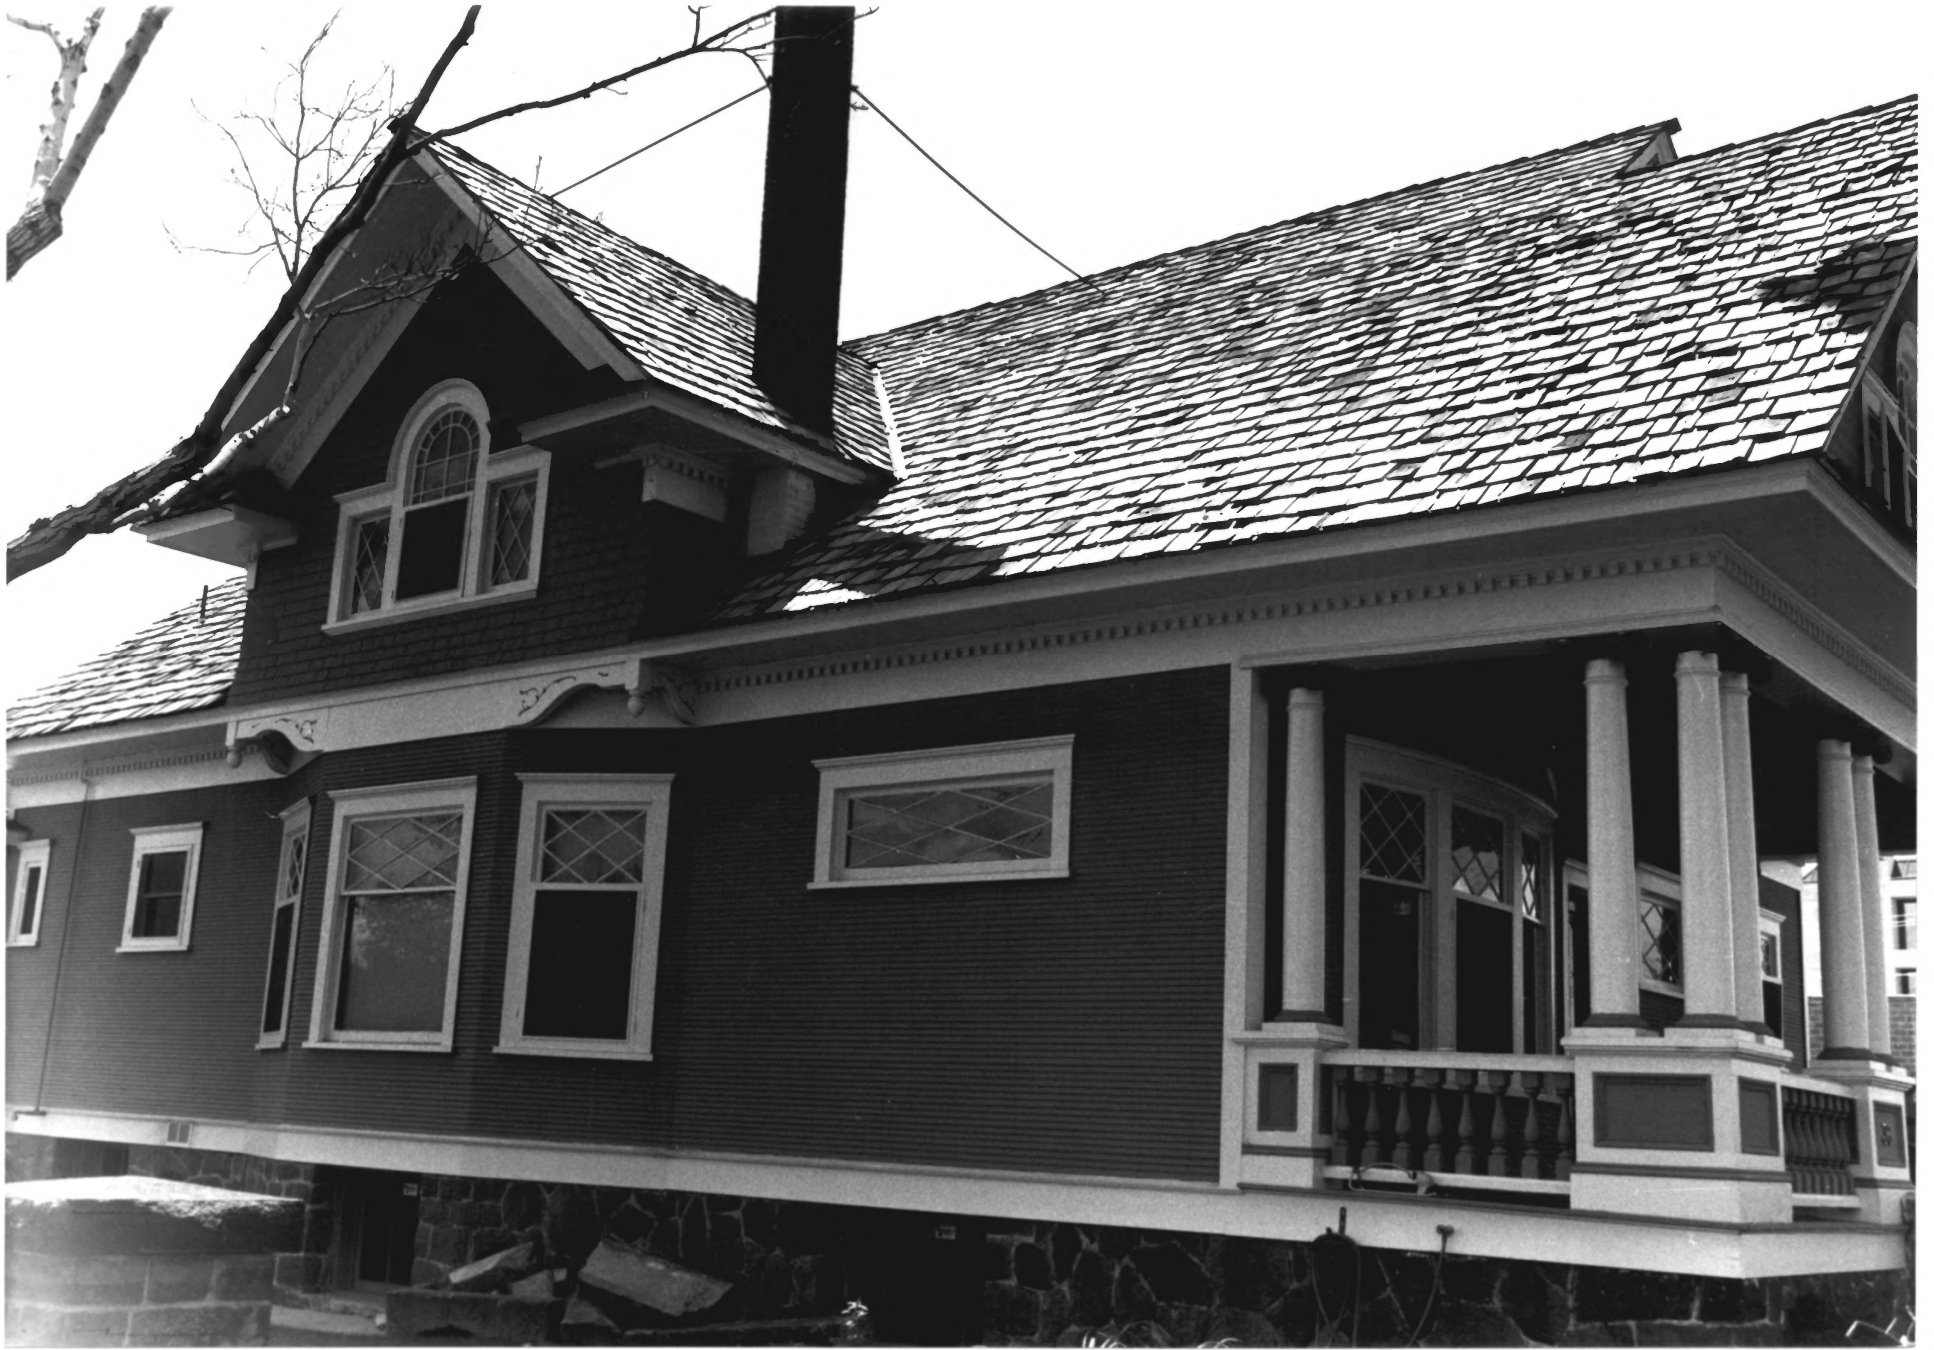

CHARLES BURKE RESIDENCE

Reno, NV

Photographer: Ana Beth Koval

Date of Photo: June 1983

Negative with City of Reno Planning  
Department

Exterior view looking southwest

Photo # 1

CHARLES BURKE RESIDENCE

Reno, NV

Photographer: Ana Beth Koval

Date of photo: June 1983

Negative with City of Reno Planning  
Department

Exterior view looking west

Photo # 2

CHARLES BURKE HOUSE

Reno, NV

Photographer: Ana Beth Koval

Date of photo: August 1983

Negative with City of Reno Planning  
Department

Exterior view looking north

Photo # 3

# CHARLES BURKE HOUSE

Reno, NV

Photographer: Ana Beth Koval

Date of photo: August 1983

Negative with City of Reno Planning  
Department

Exterior view looking southwest

Photo # 4