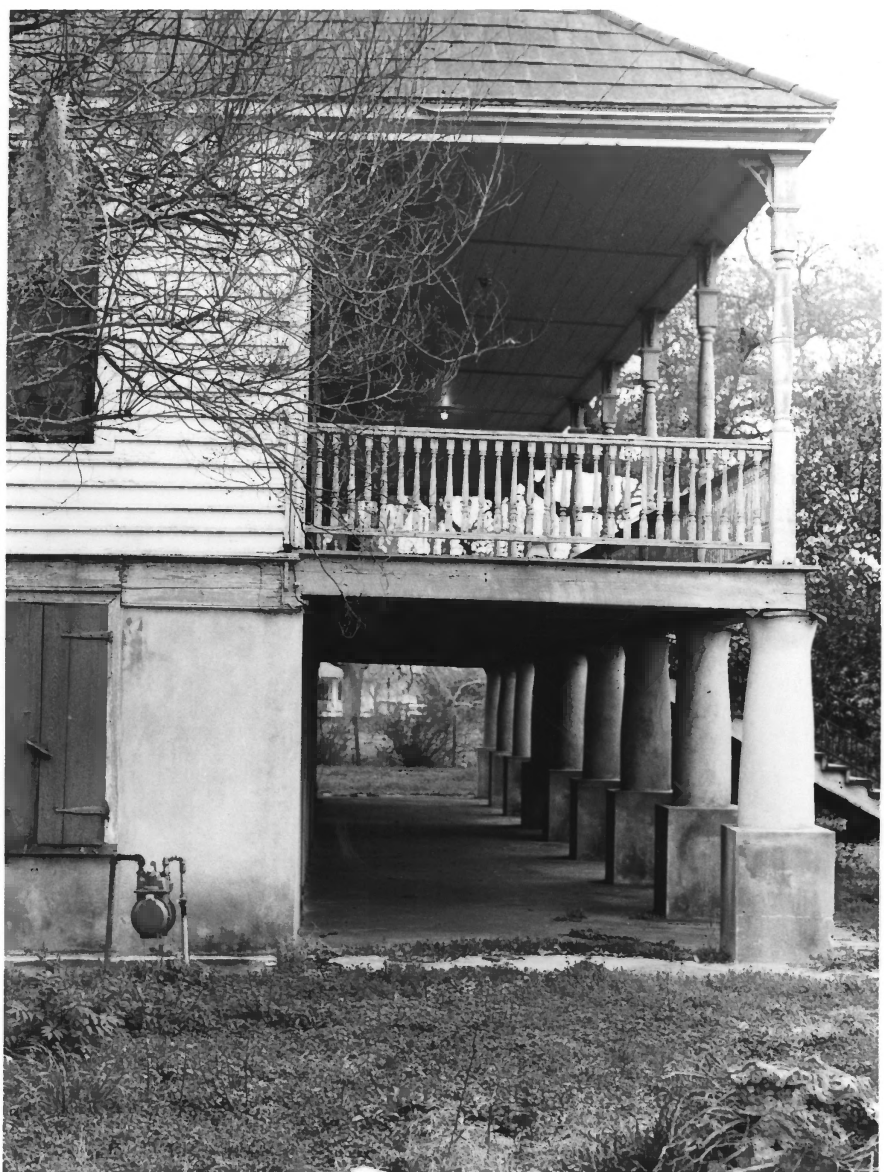

Riverlake Plantation

Oscar, Pointe Coupee Parish, LA

Taken by: Drury Tallant

Date taken: March 1982

Negative at: 460 Florida, Suite 14, Baton Rouge LA

Photo #1 west

Riverlake Plantation

Oscar, Pointe Coupee Parish, LA

Taken by: Drury Tallant

Date taken: March 1982

Negative at: 460 Florida, Suite 14, Baton Rouge LA

Photo #2

South-southwest.

Riverlake Plantation

Oscar, Pointe Coupee, LA

Taken by: Drury Tallant

Date taken: March 1982

Negative at: 460b Florida, Suite 14, Baton Rouge LA

Photo #3

Southwest

Riverlake Plantation

Oscar, Pointe Coupee Parish, LA

Taken by: Drury Tallant

Date taken: March 1982