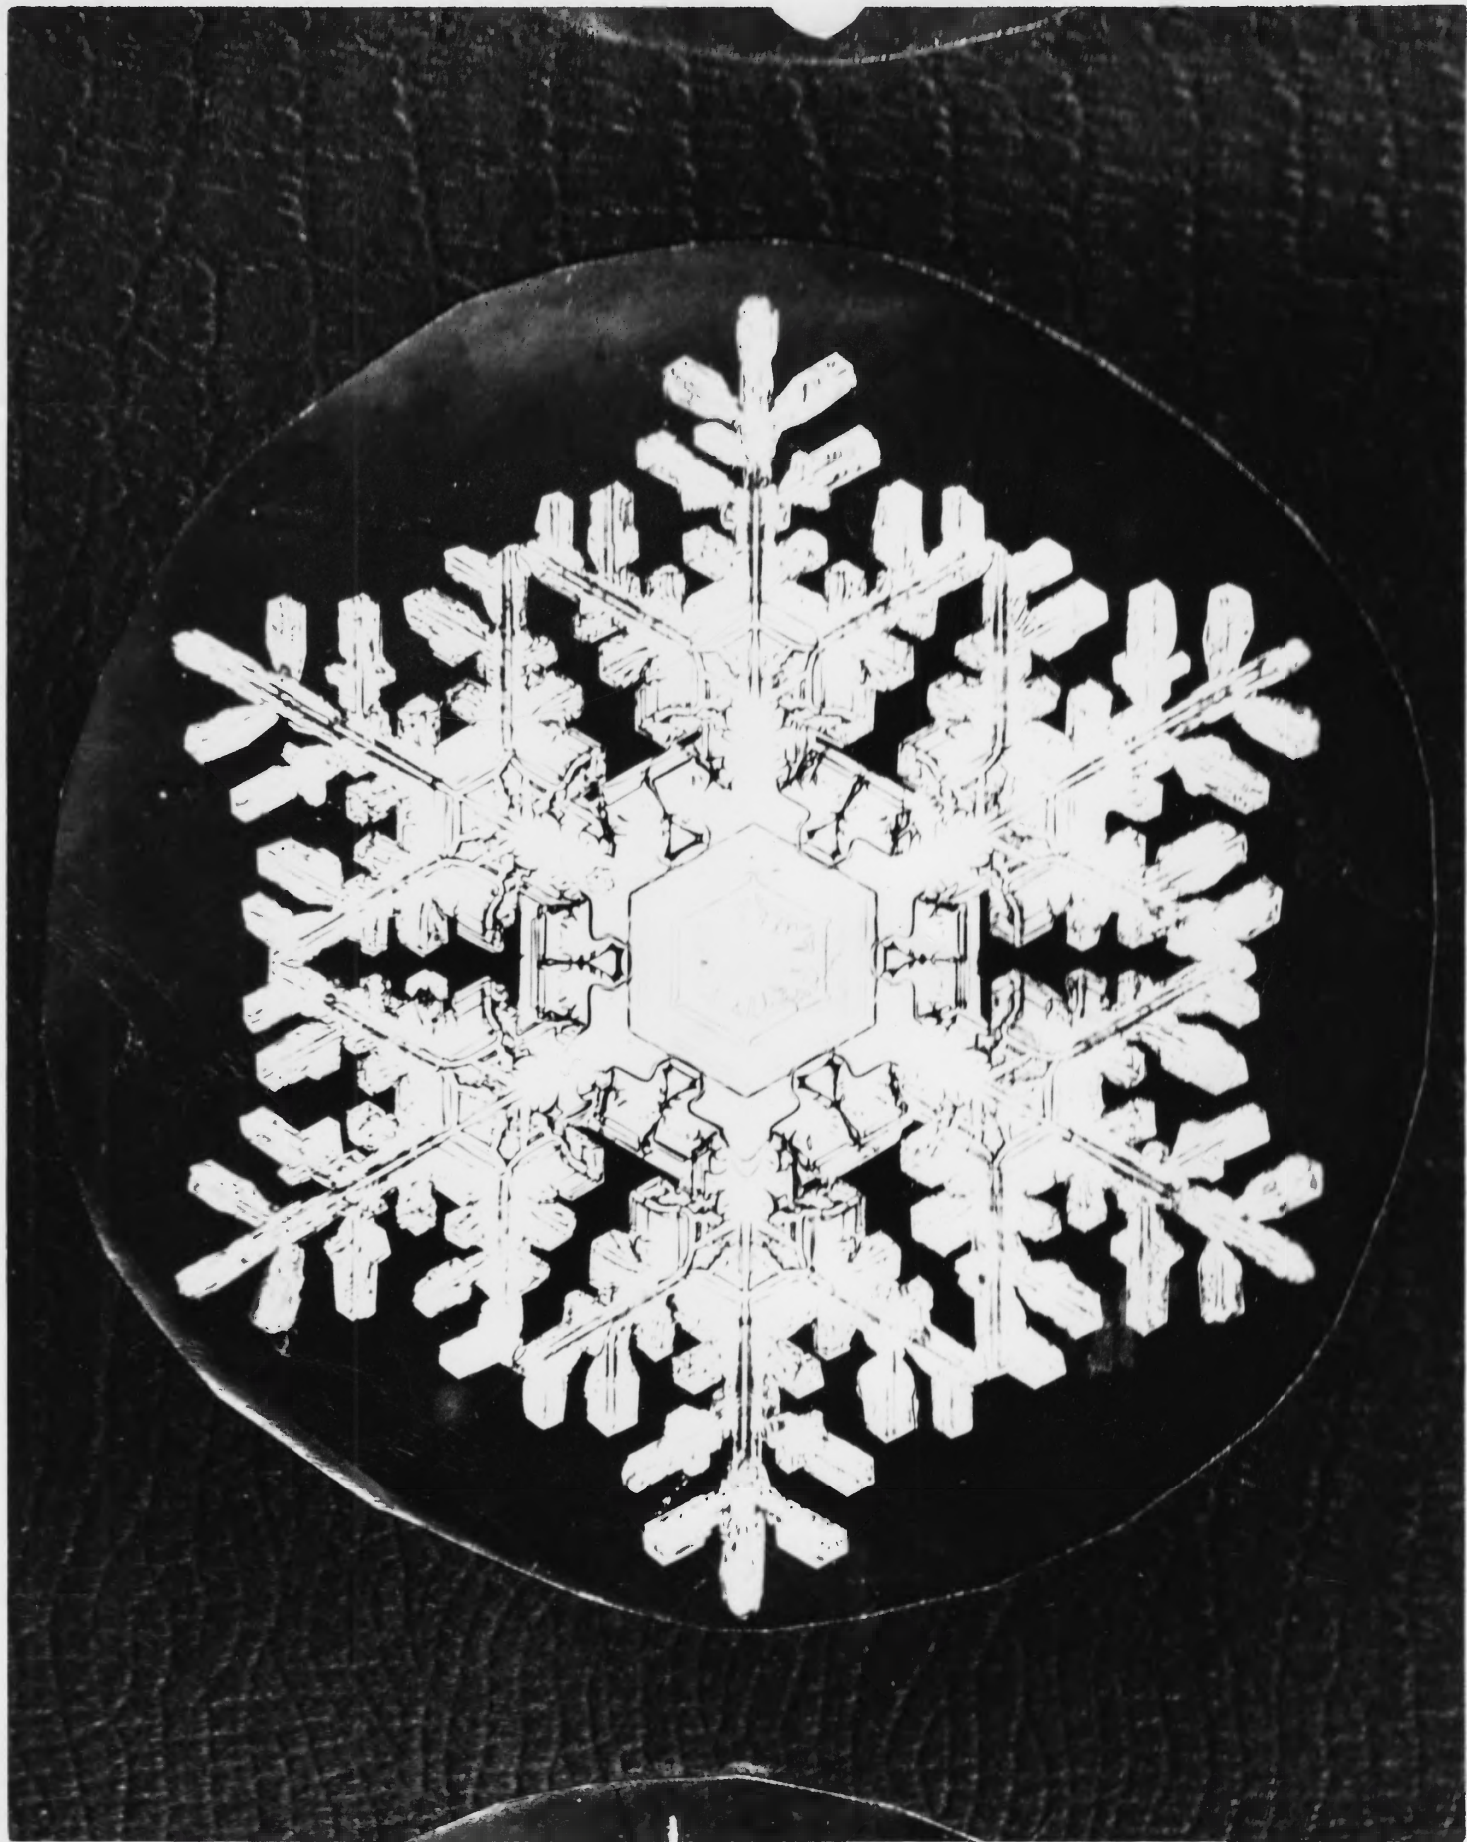

"Snowflake" Bentley House

Jericho, Vermont

MAY 20 1980

Credit: Adele Cramer

Date: April 1977

Negative filed at Vermont Division for
Historic Preservation

Description: "Snowflake" Bentley House, view
south

Photograph 1

Negative filed at Vermont Division for
Historic Preservation

Description: Rear of "Snowflake" Bentley House,
Bentley studio (L), east wing (R), view NW.
Photograph 2

MAY 20 1980

JUL 3 1980

Lot # SN 51A

"Snowflake" Bentley House
Jericho, VT
Credit: Vermont Historical Society
Date: none
Negative filed at Vermont Historical Society,
Montpelier, VT, #VHS 207.
Description: Print of Wilson "Snowflake" Bentley
photomicrograph of snow crystal.
Photograph 3