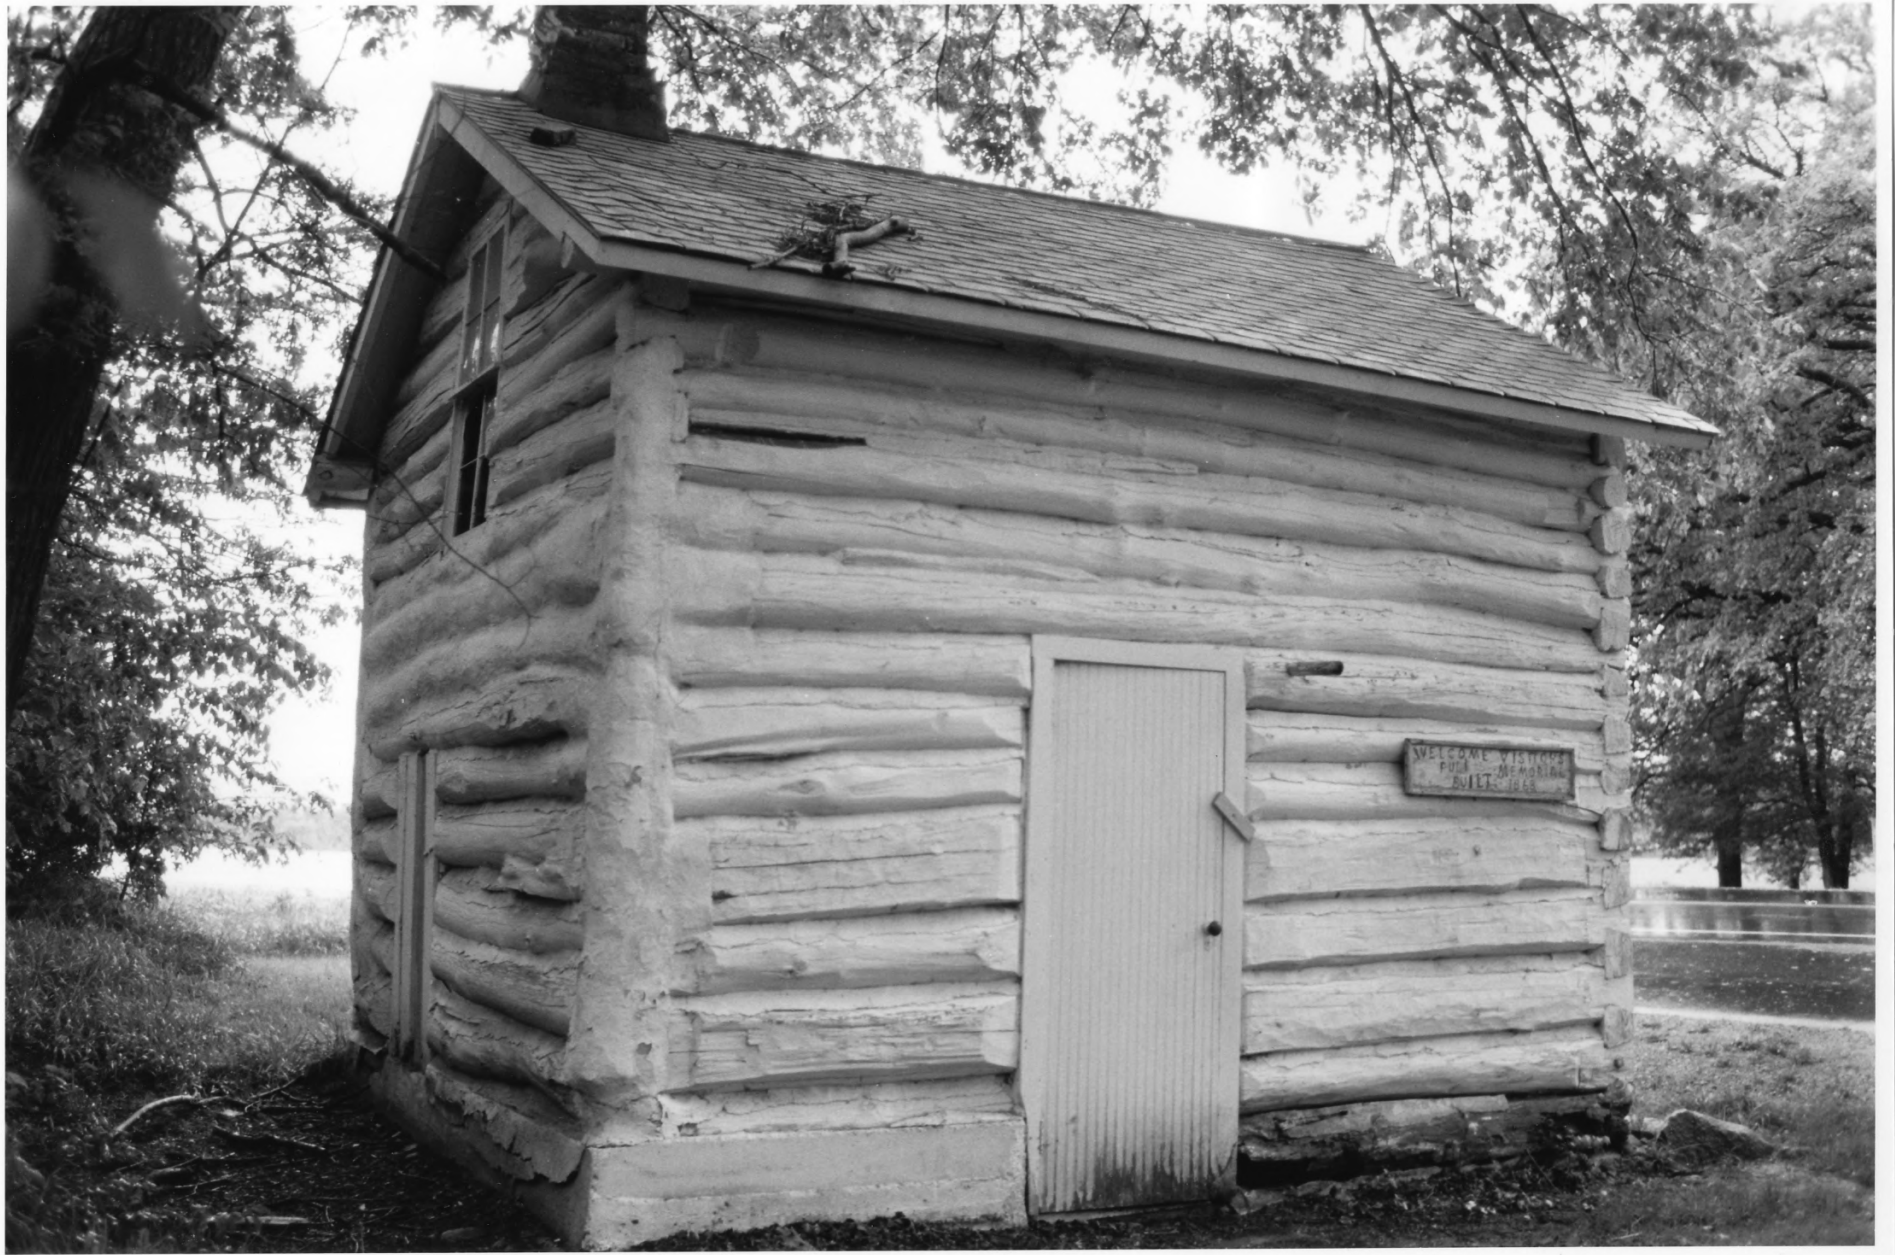

07847 #13

Lars Rudi House
Sacred Heart Township
(vicinity of Sacred Heart)
Renville County, MN
Susan Granger
1985
Minnesota Historical Society
896 Cedar St., St. Paul, MN
Looking southeast
07847/13

From the Collection of the
MINNESOTA HISTORICAL SOCIETY

*DO NOT REPRODUCE
WITHOUT WRITTEN PERMISSION*

NOTICE:
This Material may be
protected by Copyright
Law (Title 17 U.S. Code)

07847 #14

Lars Rudi House
Sacred Heart Township
(vicinity of Sacred Heart)
Renville County, MN
Susan Granger
1985
Minnesota Historical Society,
690 Cedar St., St. Paul, MN
Looking south
07847/14

From the Collection of the
MINNESOTA HISTORICAL SOCIETY

*DO NOT REPRODUCE
WITHOUT WRITTEN PERMISSION*

NOTICE:
This Material may be
protected by Copyright
Law (Title 17 U.S. Code)

07847#11

Lars Rudi House
Sacred Heart Township
(vicinity of Sacred Heart)
Renville County, MN
Susan Granger
1985
Minnesota Historical Society,
690 Cedar St., St. Paul, MN
Looking northeast
07847/11