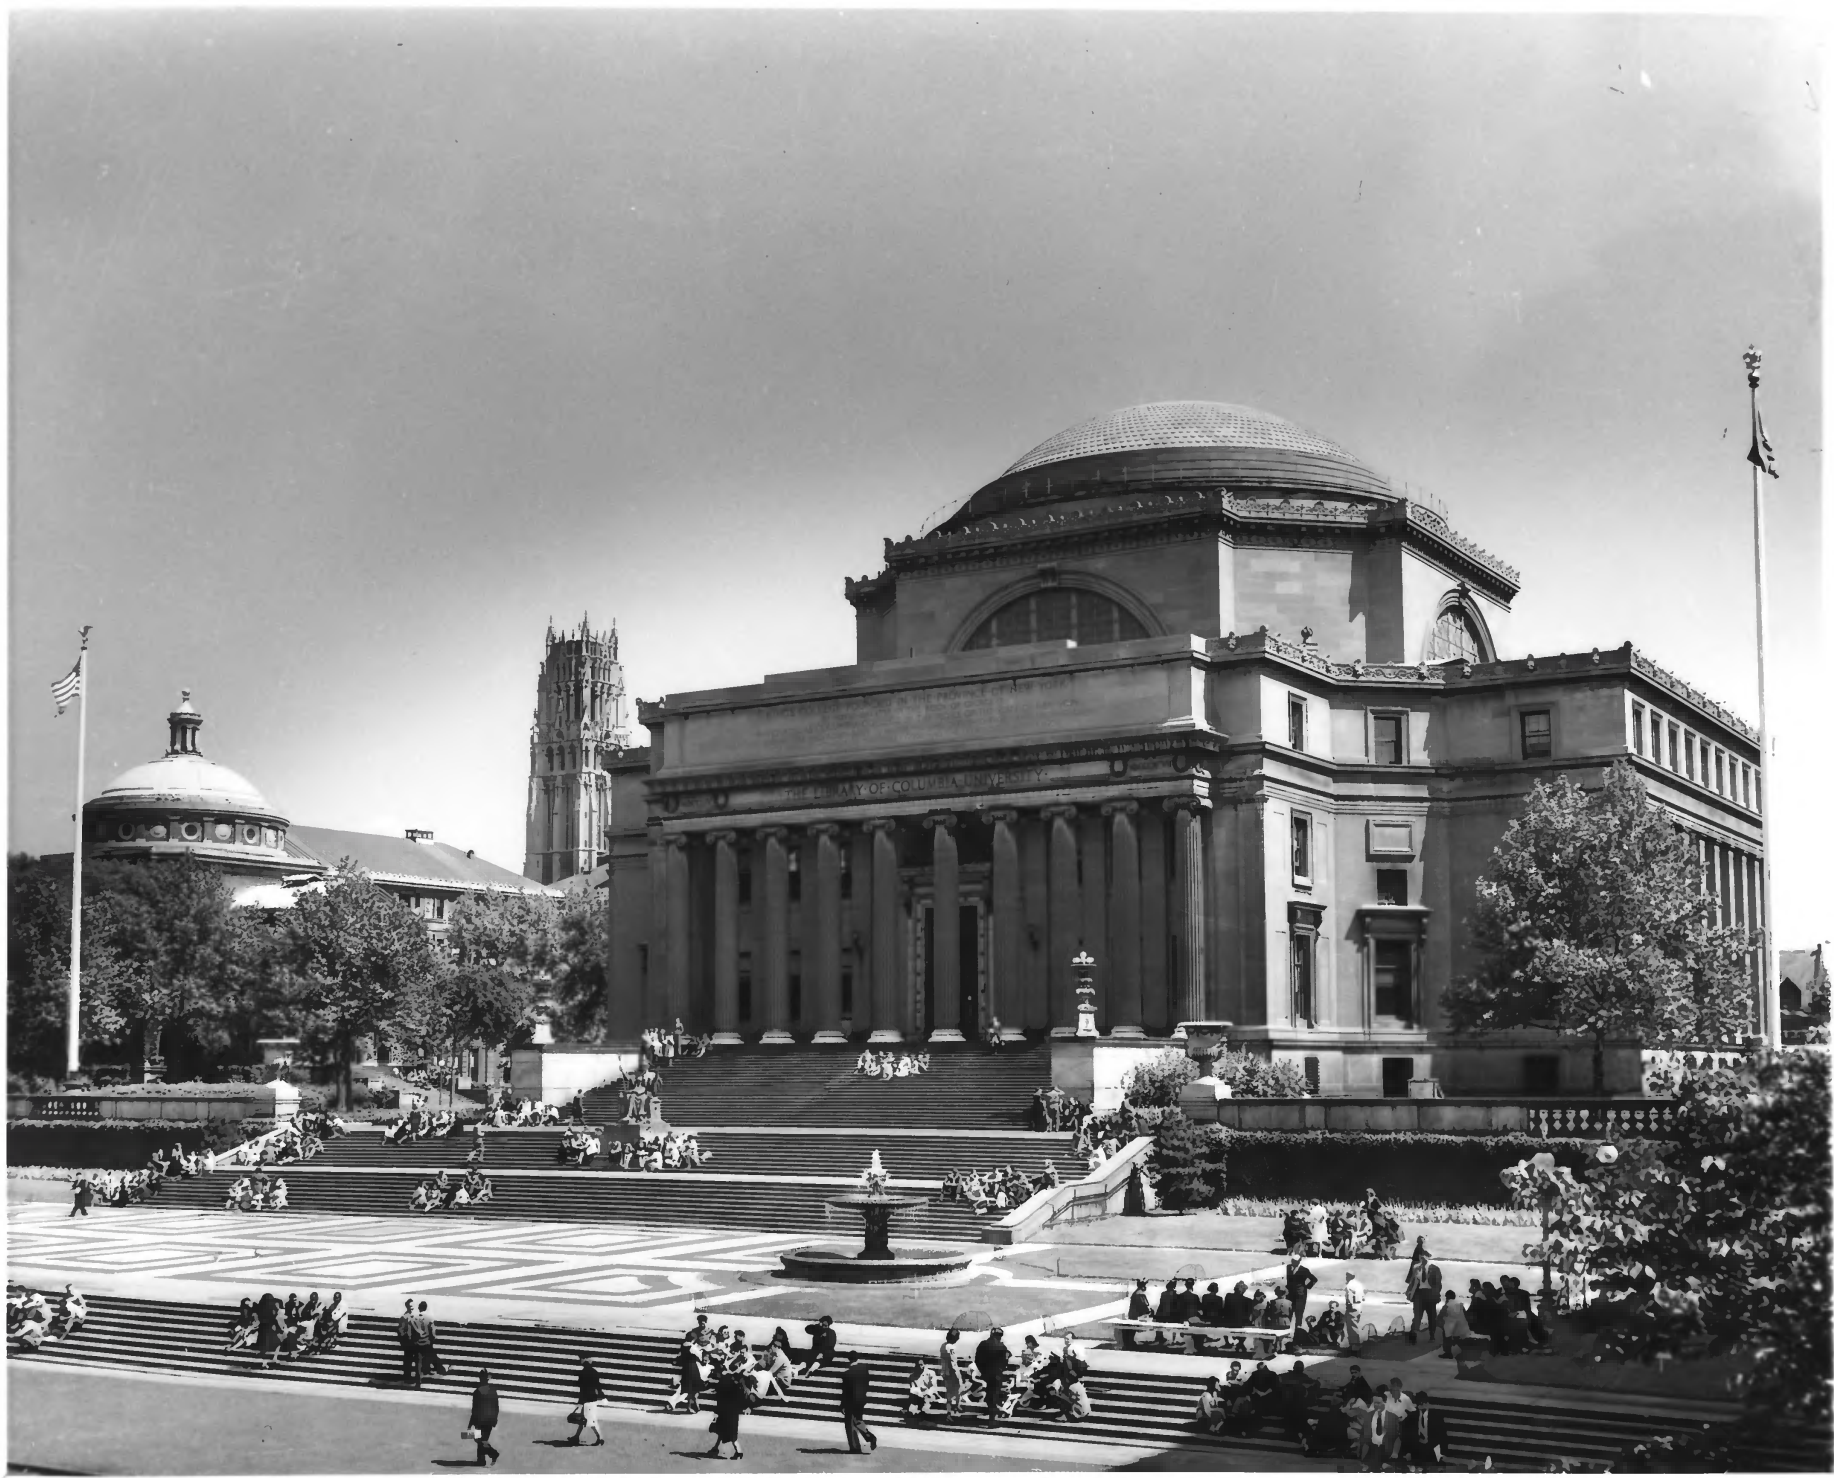

Low Memorial, Columbia University, New York

Credit: Columbia University

Low Memorial
Columbia University, New York
Aerial View, 1975

Credit: Columbia University

Low Memorial

Columbia University, New York

East facade 1975

Credit: Columbia University

KINGS COLLEGE FOUNDED IN THE PROVINCE OF NEW JERSEY
BY ROYAL CHARTER IN THE REIGN OF GEORGE II
PERPETUATED AS COLUMBIA COLLEGE BY THE PEOPLE OF THE STATE OF NEW YORK
WHICH THEN BECAME KING AND NOT A SOCIETY - MAINTAINED AND ENLARGED BY THE CHARITABLE CONTRIBUTIONS
AND THE ABUNDANCE OF THE FUND - GOVERNED BY THE BOARD OF ALUMNI

THE LIBRARY OF COLUMBIA UNIVERSITY

COLLEGE
WALK

The Library and South Court, showing
famous Alma Mater by Daniel Chester
French. To the right of the Library
is St. Paul's Chapel.

25-238

5"

A. Tennyson Beale
Photographer
2020 Broadway-New York
Cathedral 5704

5 inches wide

120 screen

Copper Block
Line

3911 (1)

Ca. 1940