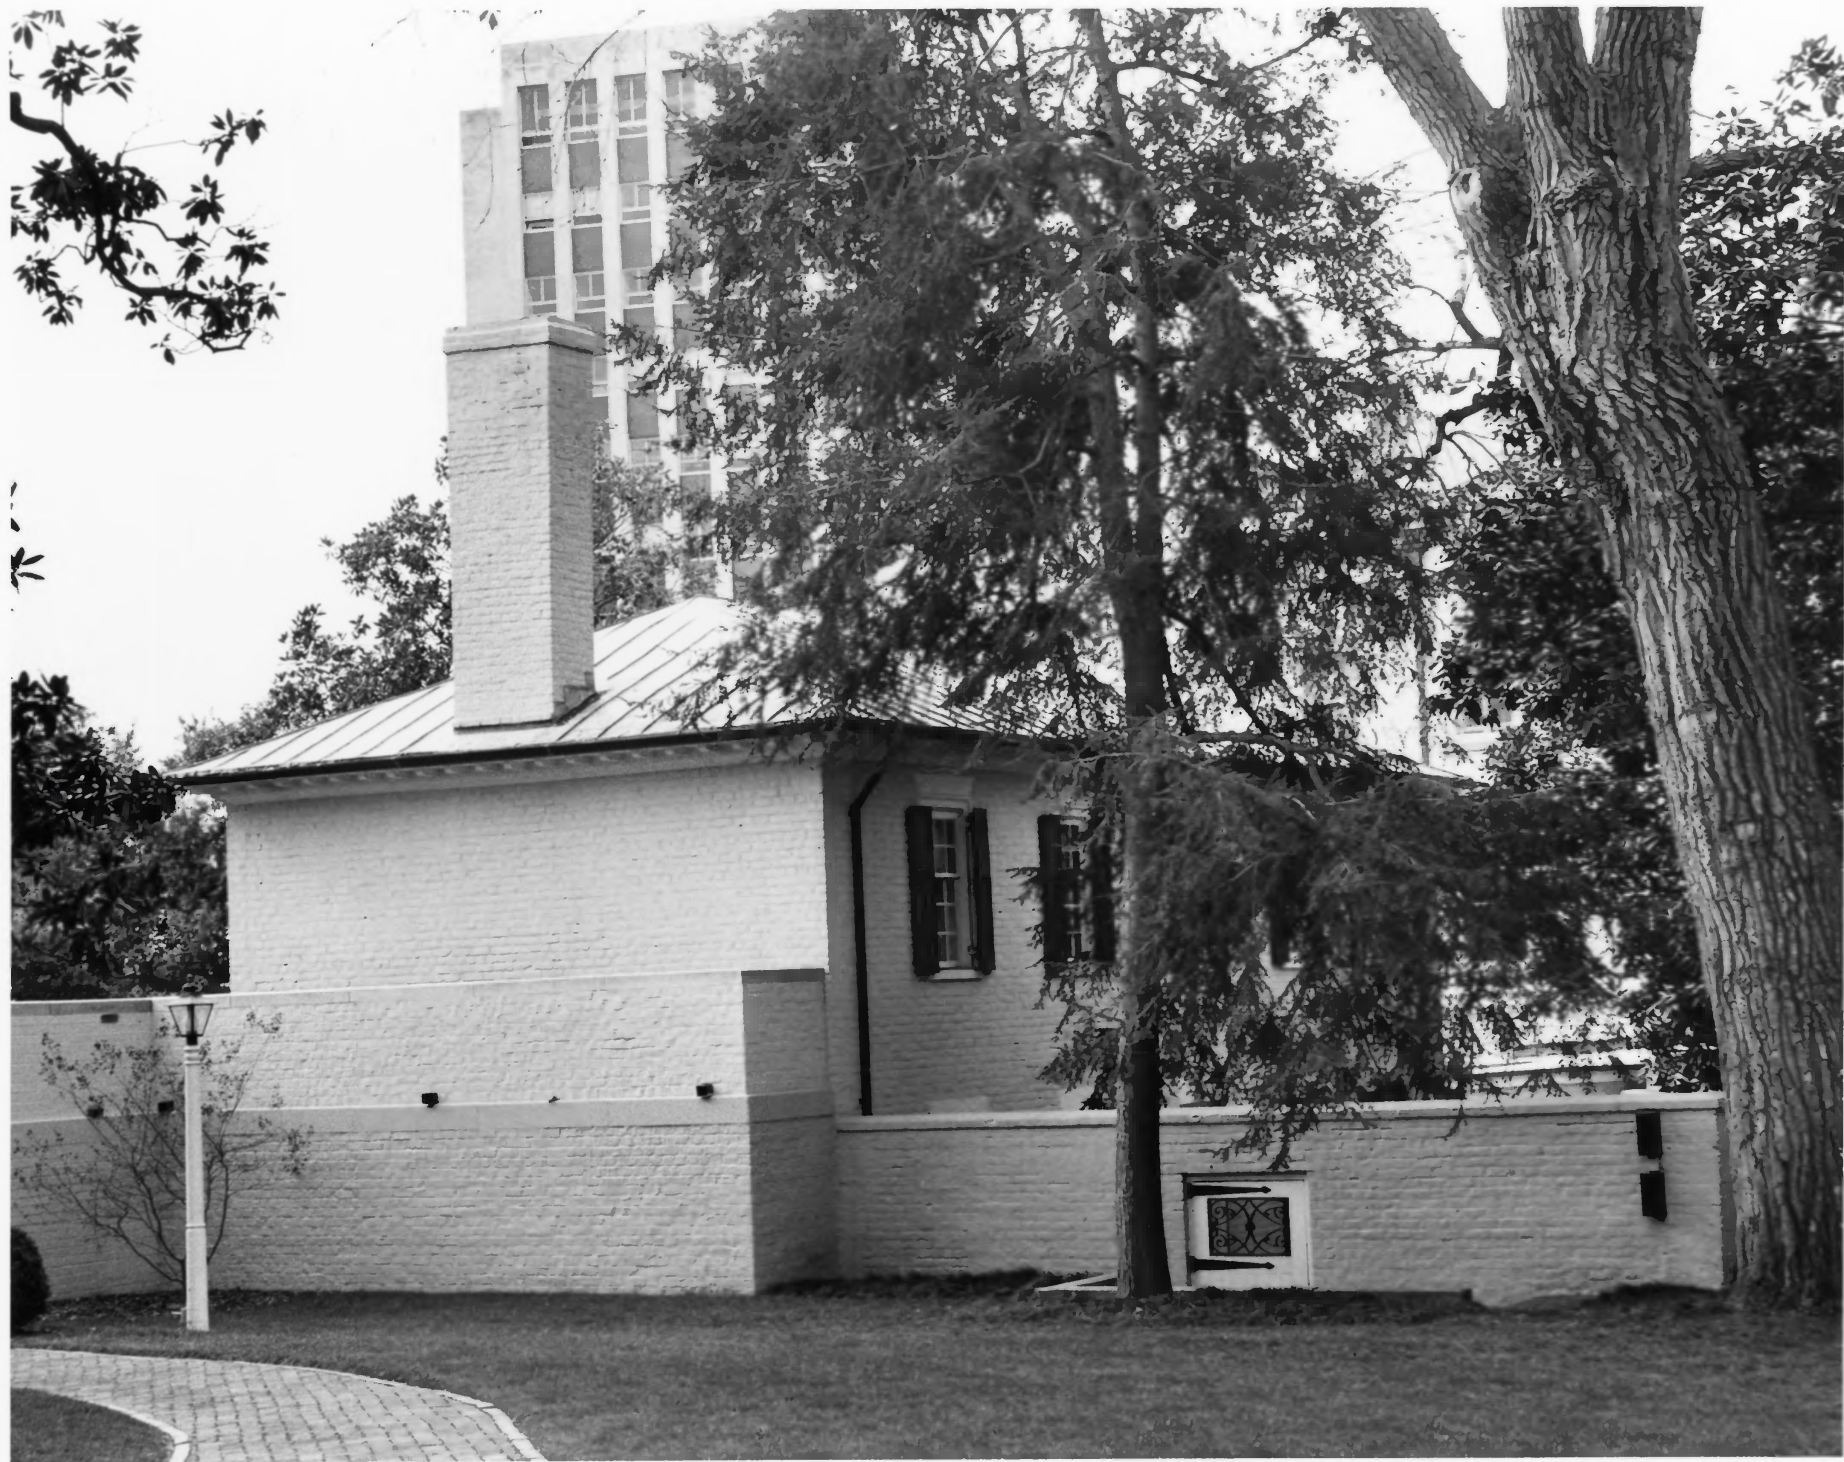

Richmond, VA

Credit: VA Division of Historic Landmarks

Date: 1988

Negative Filed: VA State Library, Richmond, VA

View of rear 1906 addition, dining room and
bedrooms; view facing S

Neg. No. 9247(12A-13)

File No. 127-57