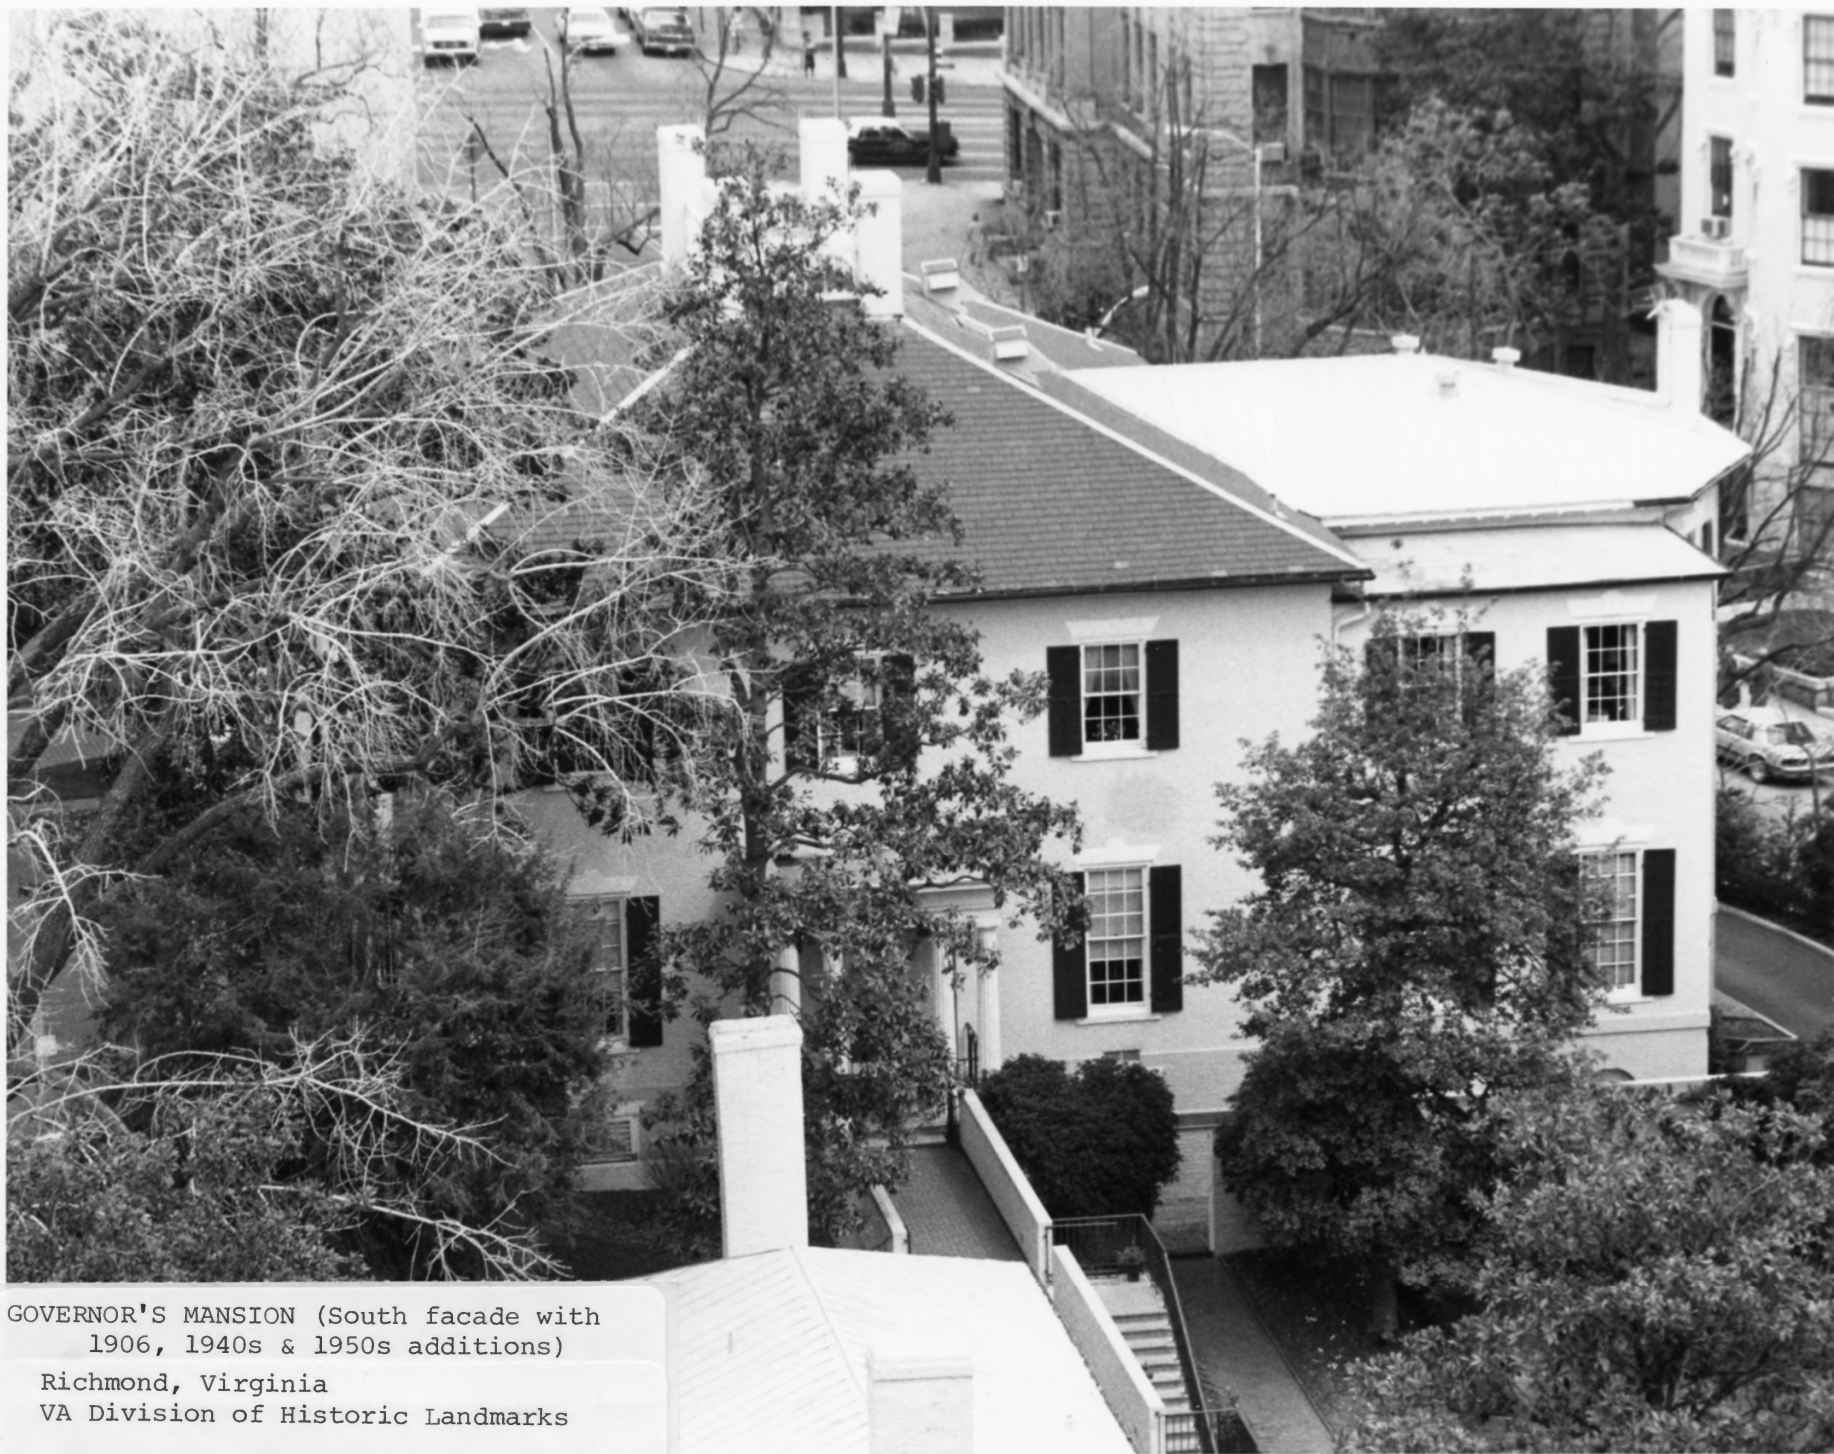

GOVERNOR'S MANSION (South facade with
1906, 1940s & 1950s additions)

Richmond, Virginia

VA Division of Historic Landmarks