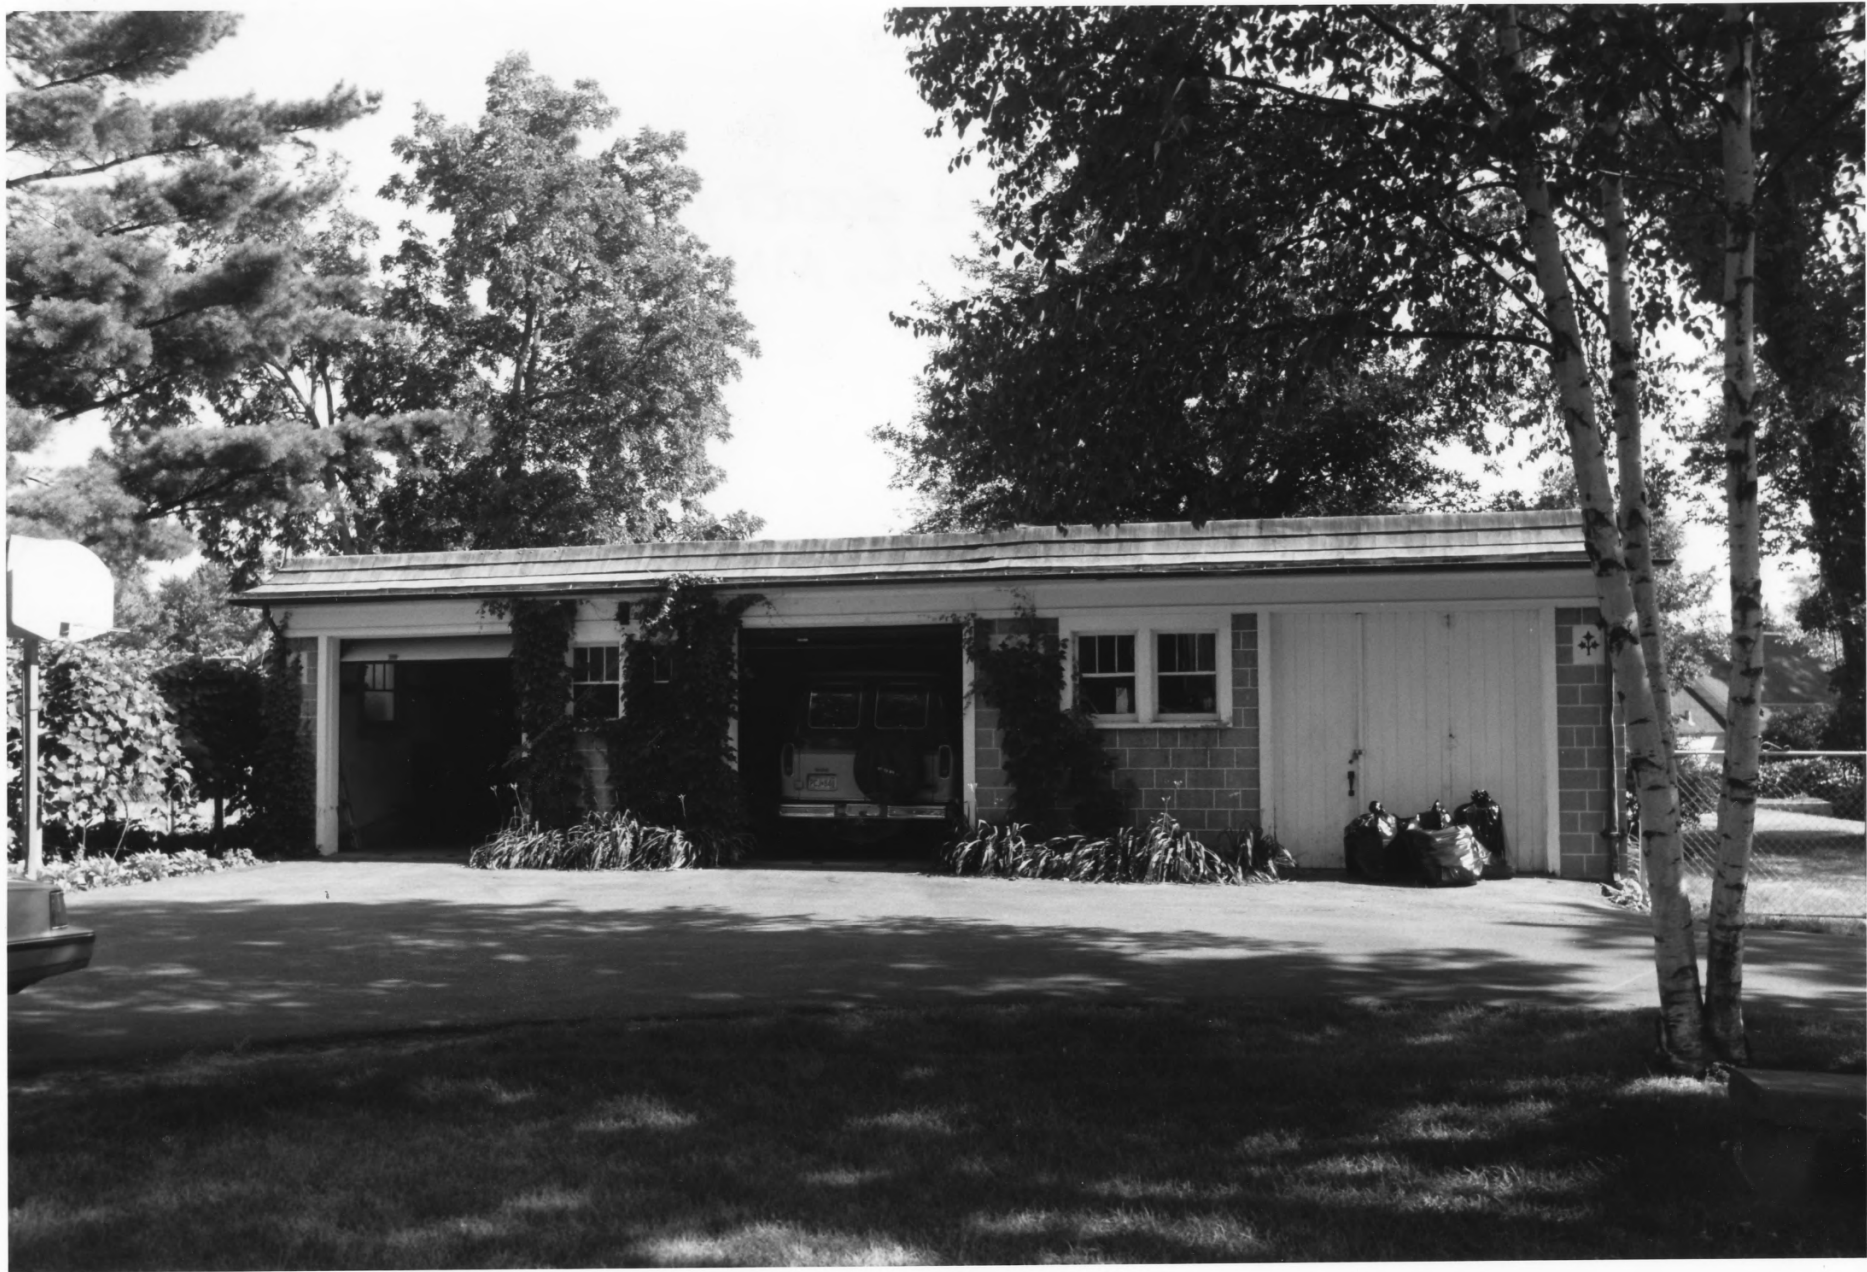

CARUFEL HOUSE
FARIBAULT
RICE CO., MN
PHOTO I.D. 09503 #14

CARUFEL HOUSE
FARIBAULT, RICE CO., MN
THOMAS R. ZAHN
AUG, 1988
SHPO, MHS, ST. PAUL
VIEW FACING SOUTH

09503#14

From the Collection of the
MINNESOTA HISTORICAL SOCIETY

DO NOT REPRODUCE
WITHOUT WRITTEN PERMISSION

NOTICE
This Material May Be
Protected By Copyright
(Law Title 17 U.S. Code)

CARUFEL HOUSE
FARIBAULT
RICE CO., MN

PHOTO I.D. 09930 # 10

OKUFEL HOUSE
FARIBAULT, RICE CO., MN
THOMAS R. ZAHN
AUG, 1988
SAPD, MHS, ST. PAUL
VIEW FACING WEST

09930#10

Crowfel

From the Collection of the
MINNESOTA HISTORICAL SOCIETY

DO NOT REPRODUCE
WITHOUT WRITTEN PERMISSION

NOTICE
This Material May Be
Protected By Copyright
(Law Title 17 U.S. Code)

CARUFEL HOUSE
FARIBAULT
RICE CO., MN
09930 #12

CARUFEL HOUSE
FARIBAULT, RICE CO., MN
THOMAS R. ZAHN
AUGUST 1988

09930 #12

12/12

AV. DEPT. - MINNESOTA HISTORICAL SOCIETY
690 CEDAR ST., ST. PAUL, MN 55101

SOUTH
09930 #12

From the Collection of the
MINNESOTA HISTORICAL SOCIETY
Carufel House
DO NOT REPRODUCE
WITHOUT WRITTEN PERMISSION