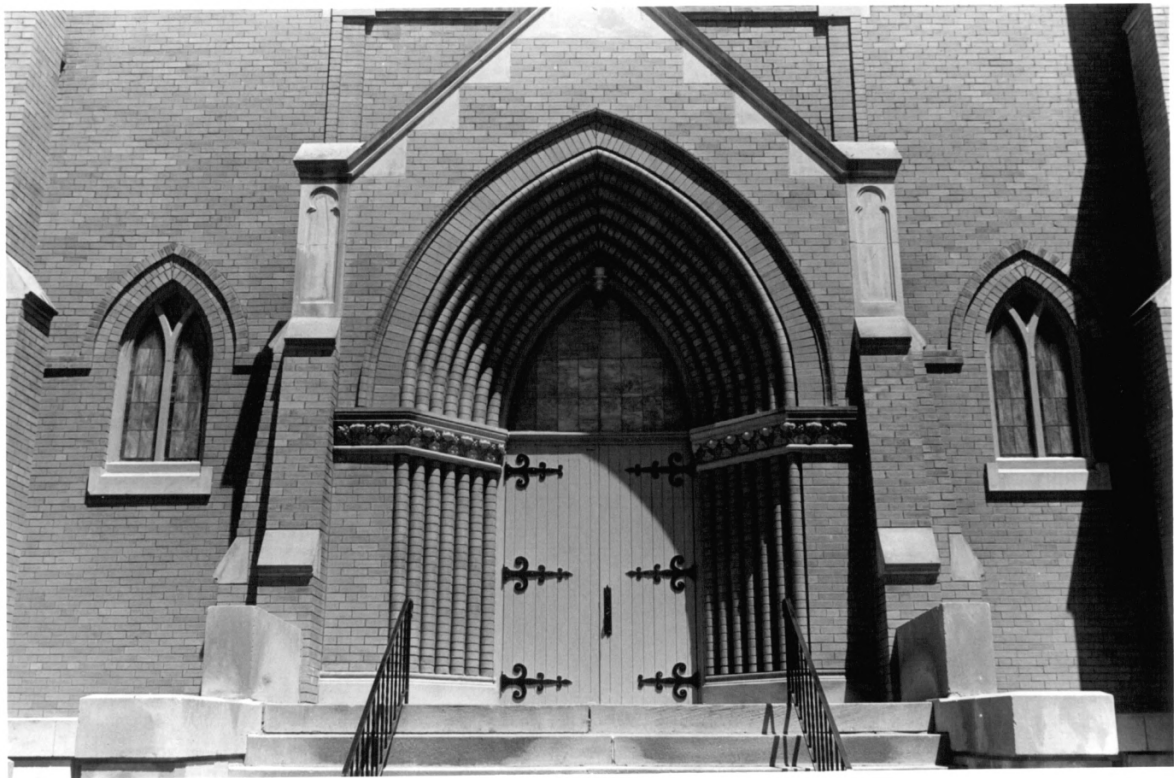

Photo #4 of 14

St. Michael's Catholic Church Complex
(GY06-1)

Spalding, Greeley County, Nebraska

Photo by Joni Gilkerson, Nebraska
State Historical Society
May, 1983 (8305/3:28)

View looking southeast showing north
and west facades of church.