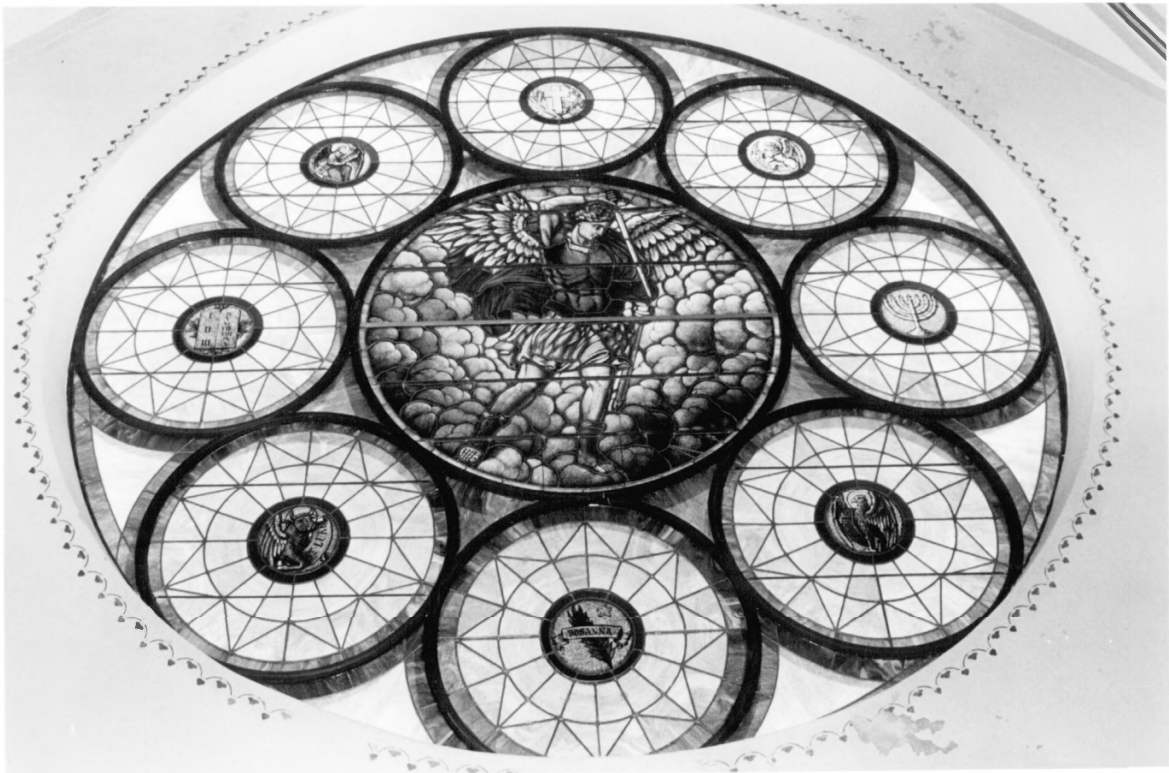

Photo #9 of 14

St. Michael's Catholic Church Complex
(GY06-1)

Spalding, Greeley County, Nebraska

Photo by Joni Gilkerson, Nebraska
State Historical Society
May, 1983 (8305/9:8)

Interior view of church looking south
from the nave toward the balcony area.