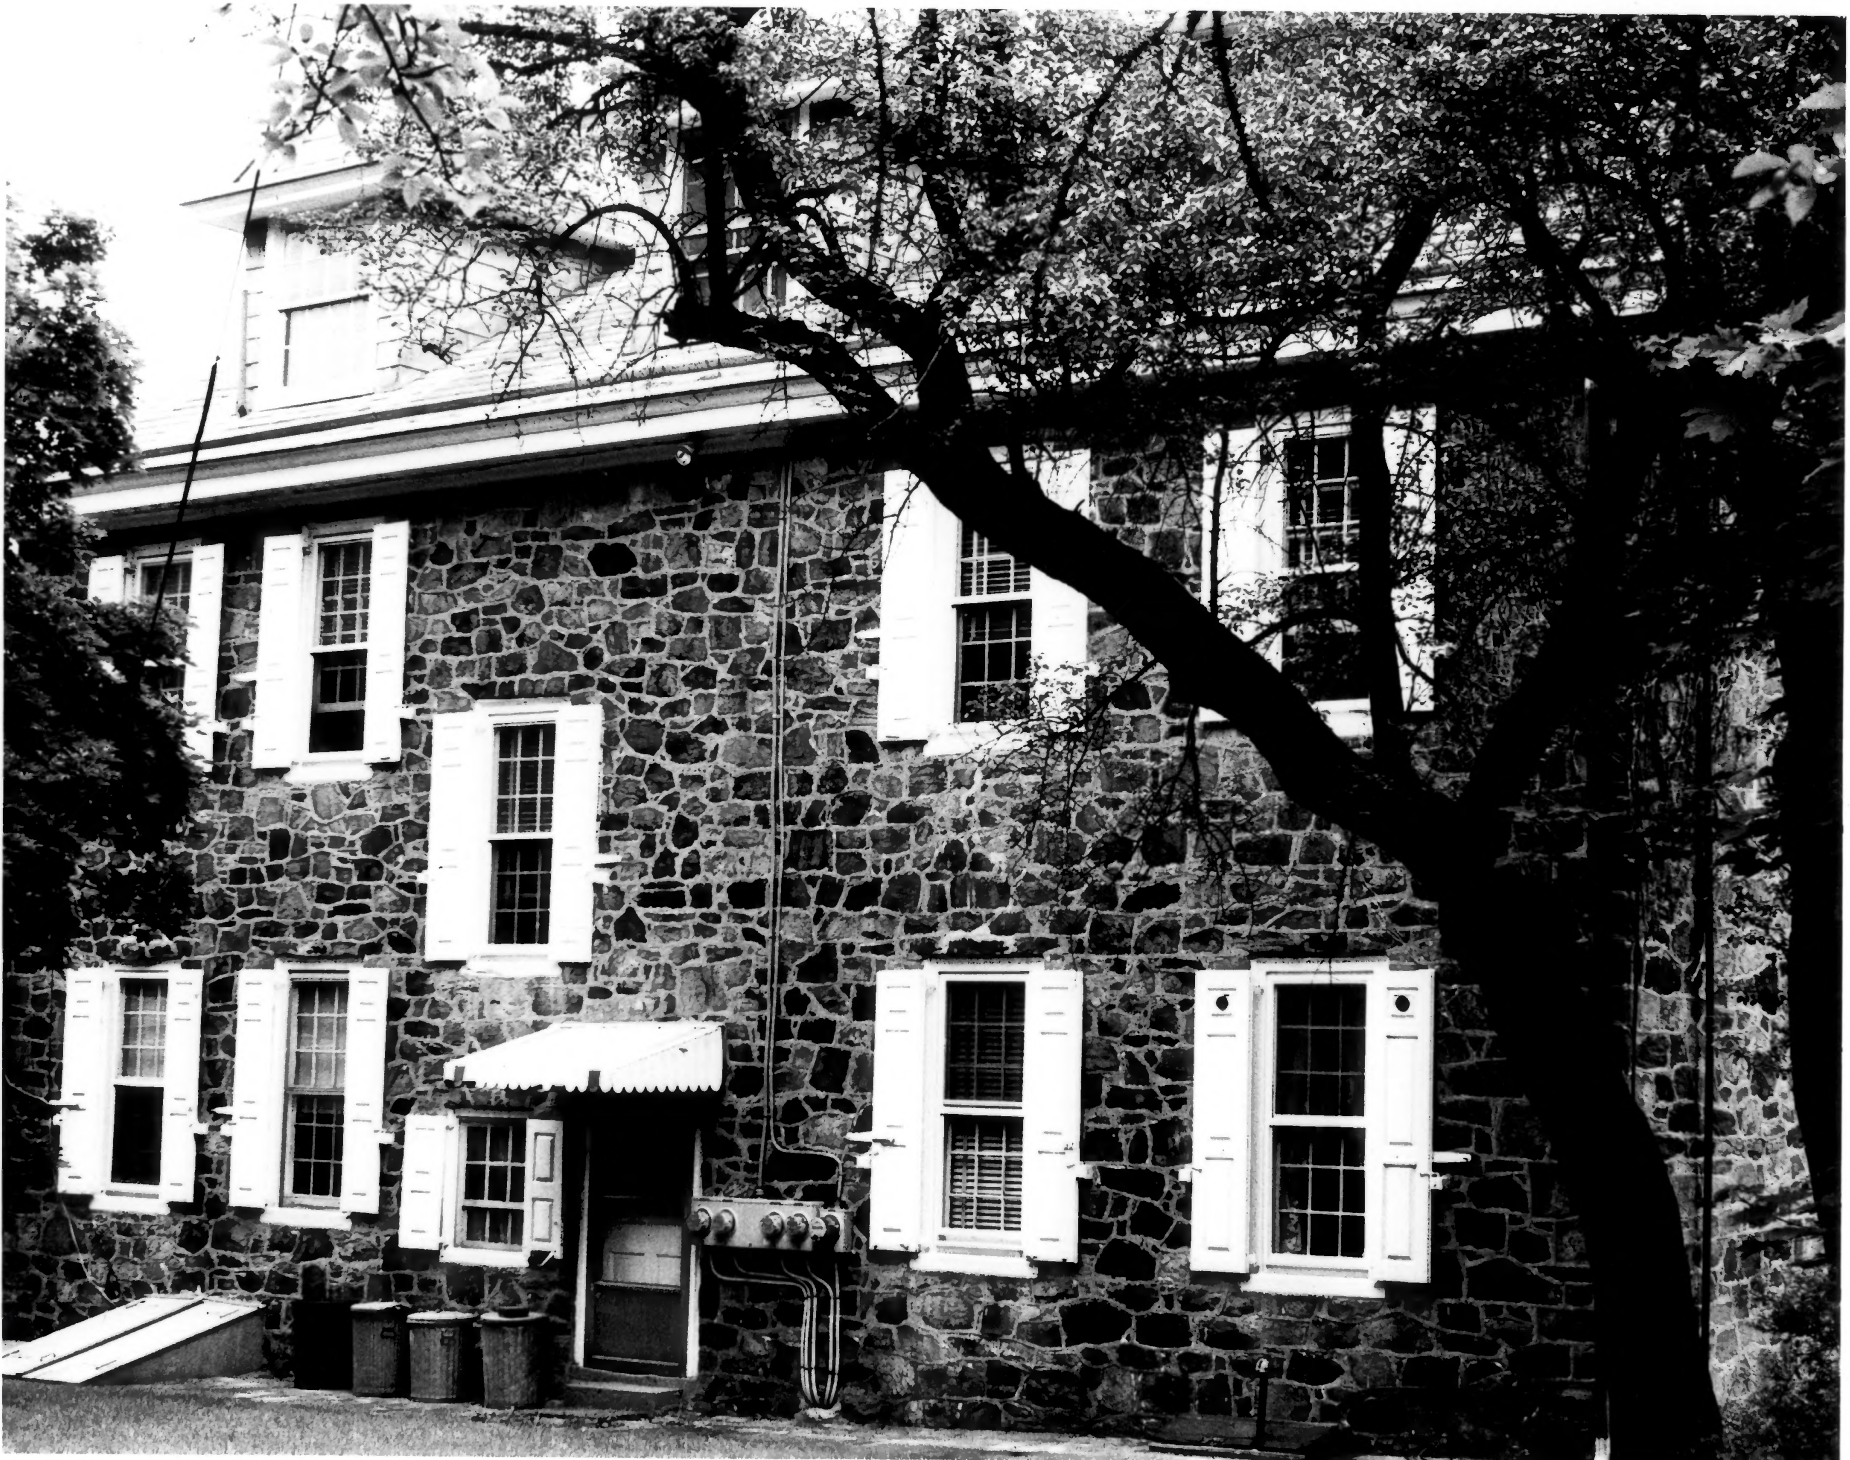

Description: an early photograph depicting the dwellings.

Courtesy of the Historical Society of Delaware

Photograph Number: 1 of 25

DOE
NOV 1 1979

80 AUG 1979

Name: Glynrich: The Richard Richardson House

Location: Vicinity of Richardson Park, New Castle County,
Delaware

Photographer: Richard T. Jett

Date: June, 1979

Location of Negative: Div. of Historical & Cultural Affairs,
B/A&HP, Hall of Records, Dover, Delaware 19901

Description: Facade of five-bay main block and service
wing showing dormers added in 1929 and the Georgian
Revival porch added about 1900.

Photograph Number: 2 of
25

DDK
NOV 1 1979

80 AUG 1979

Name: Glynrich: The Richard Richardson House

Location: Vicinity of Richardson Park, New Castle County,
Delaware

Photographer: Richard T. Jett

Date: June, 1979