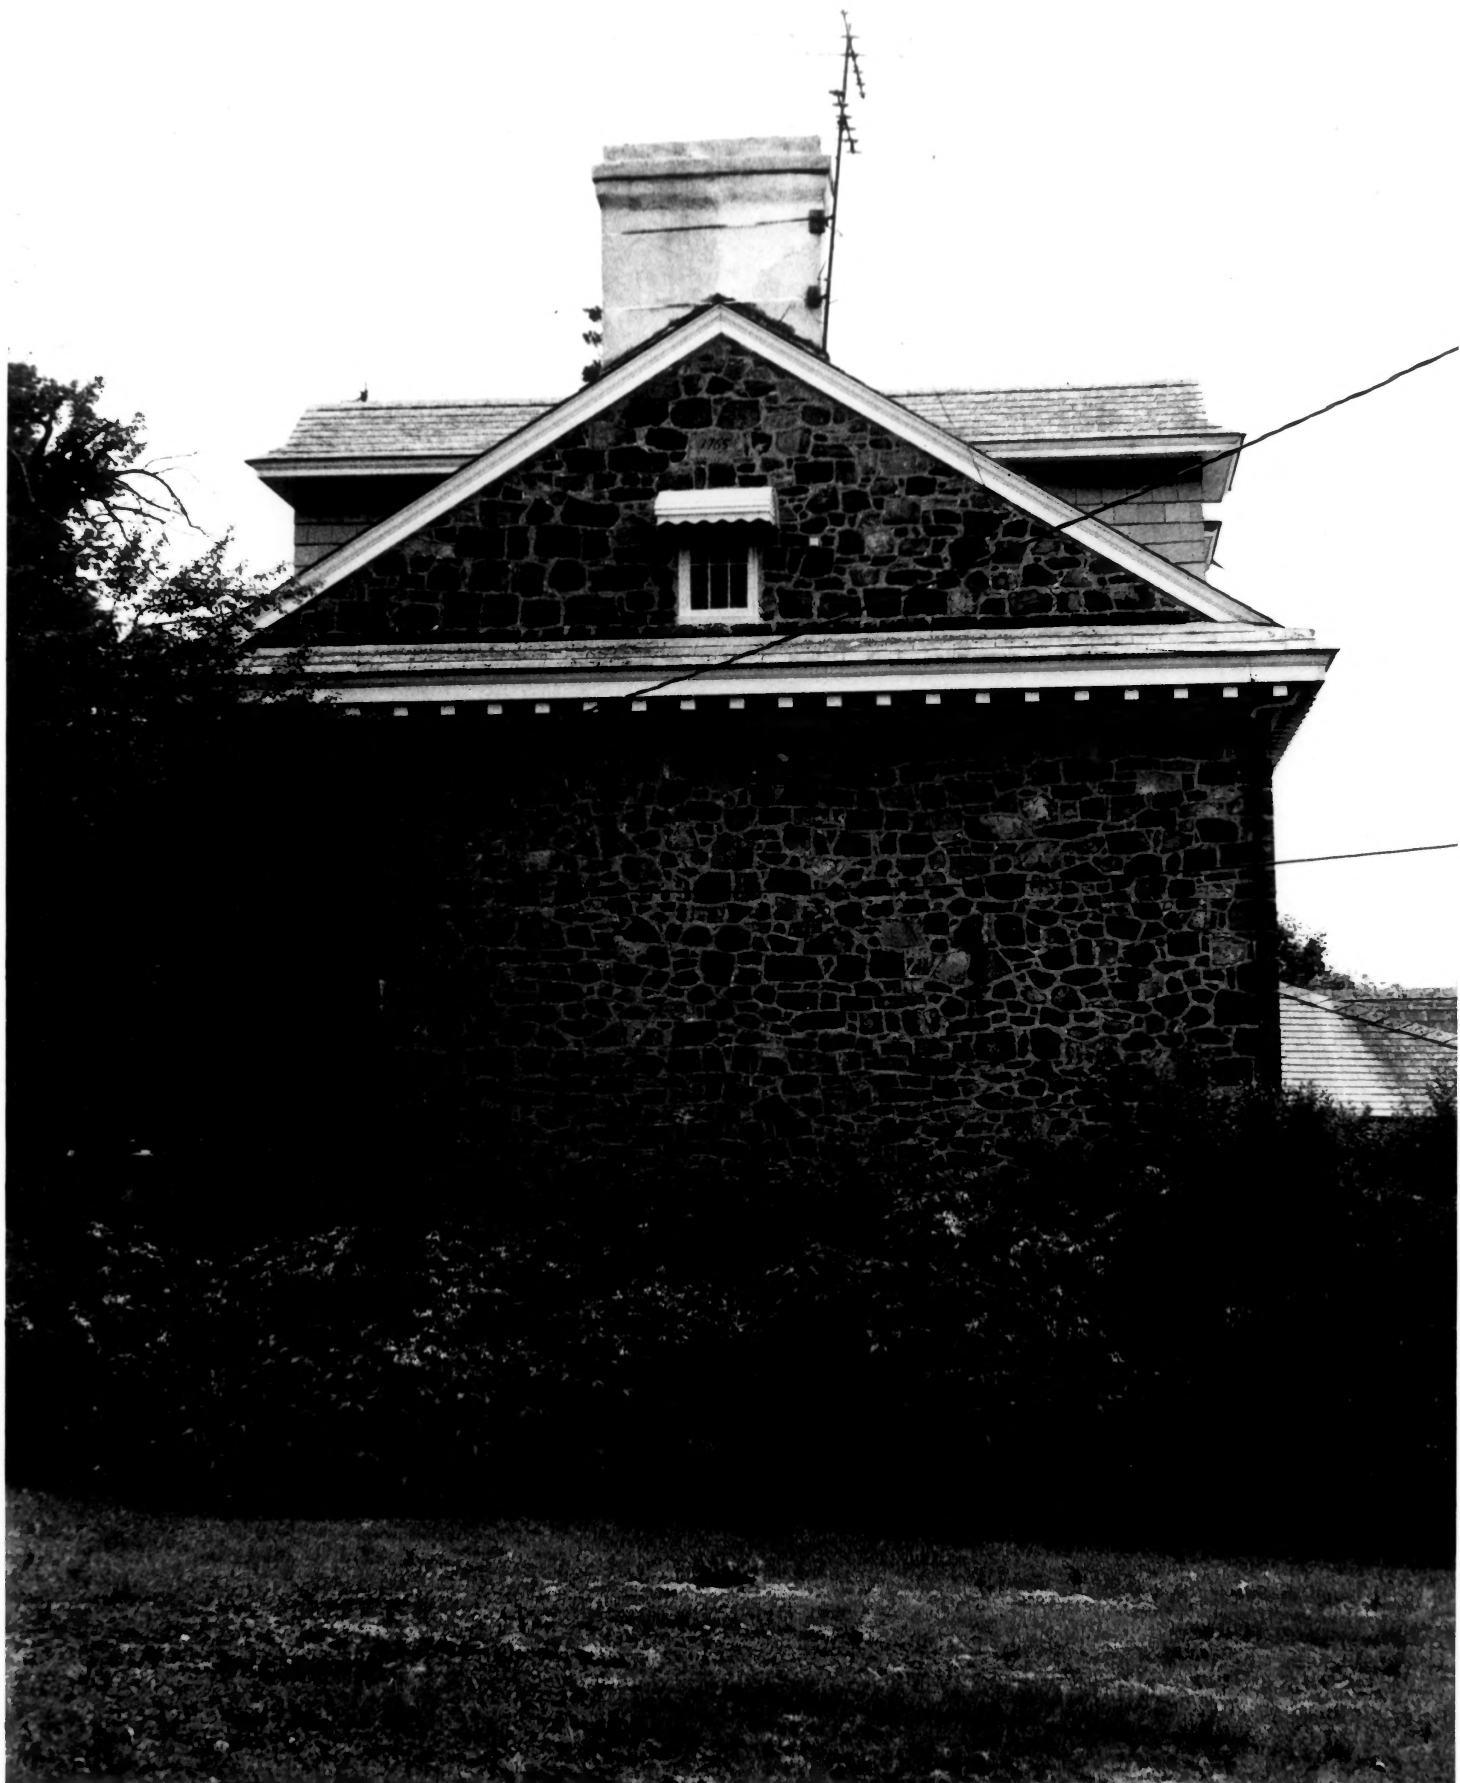

Location of Negative: Div. of Historical & Cultural Affairs,
B/A&HP, Hall of Records, Dover, Delaware 19901

Description: Rear elevation of main block

Photograph Number:

3 of
25

NOV 1 ^{DOE} 1979

80 AUG 1979