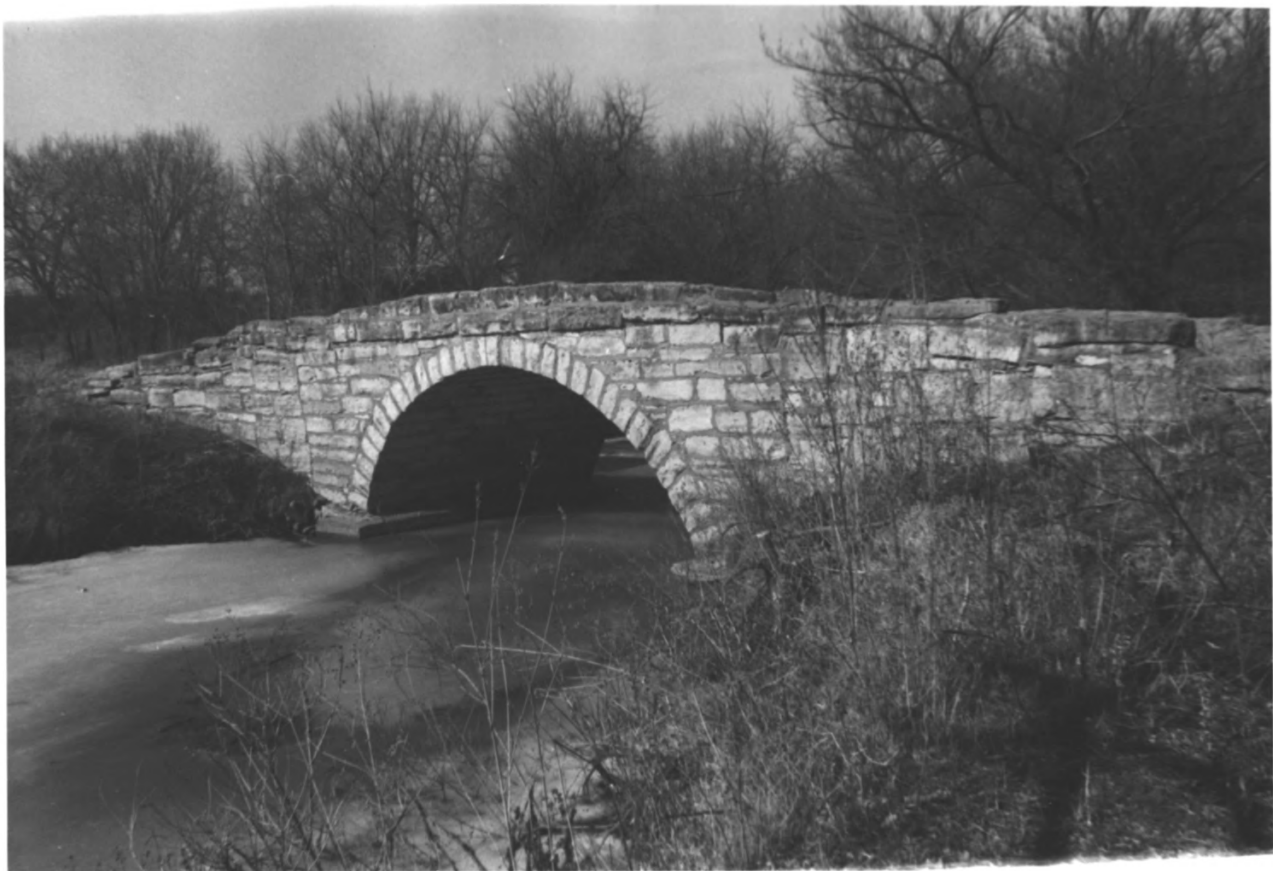

Douglas Rural

Larry Jochims

January 28, 1985

Negative located at KSHS, Topeka, KS

South side looking north

2 of 4

Polecat Creek Bridge

Douglas Rural

Larry Jochims

January 28, 1985

Negative located at KSHS, Topeka, KS

West approach looking east

3 of 4

Polecat Creek Bridge

Douglas Rural

Larry Jochims