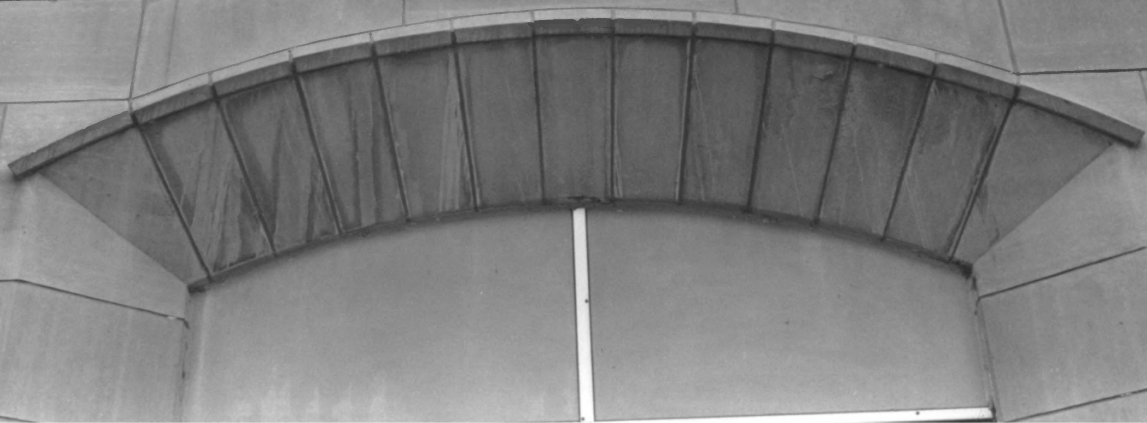

Synda Schwan

June, 2003

SD State Historical Society

South facade looking north

2 of 4

A section of a brick wall above the sign, featuring a grid pattern of bricks.

LAKE PRESTON

Decorative scrollwork on either side of the sign, resembling stylized waves or scrolls.