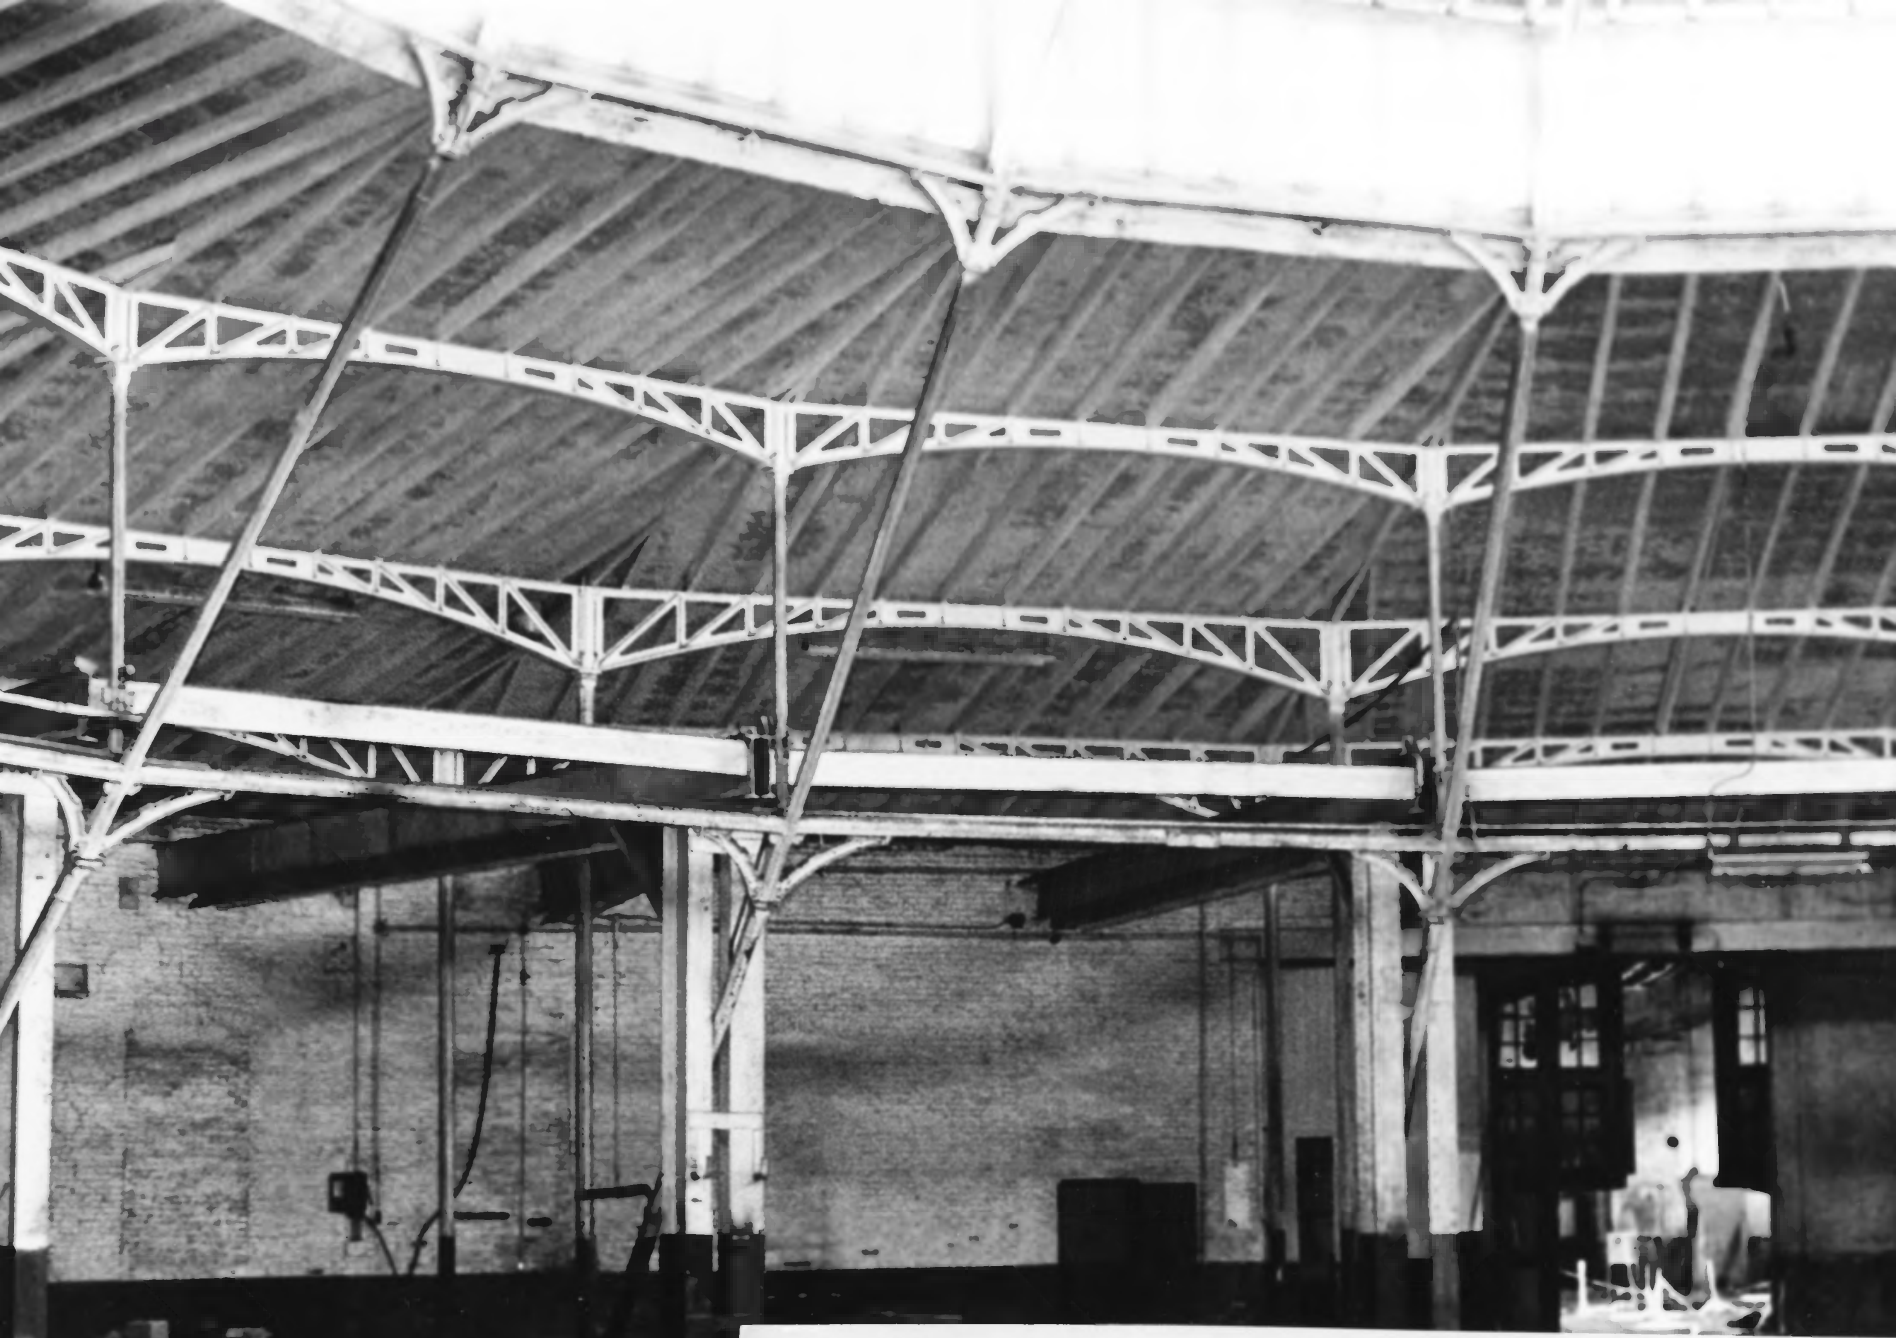

Photograph #9

B&O RAILROAD MARTINSBURG SHOPS

Martinsburg, WV

Interior of West Roundhouse, cast-iron framework over bays 15, 16, & 1, looking south.

Michael Caplinger, IHTIA, August 2001