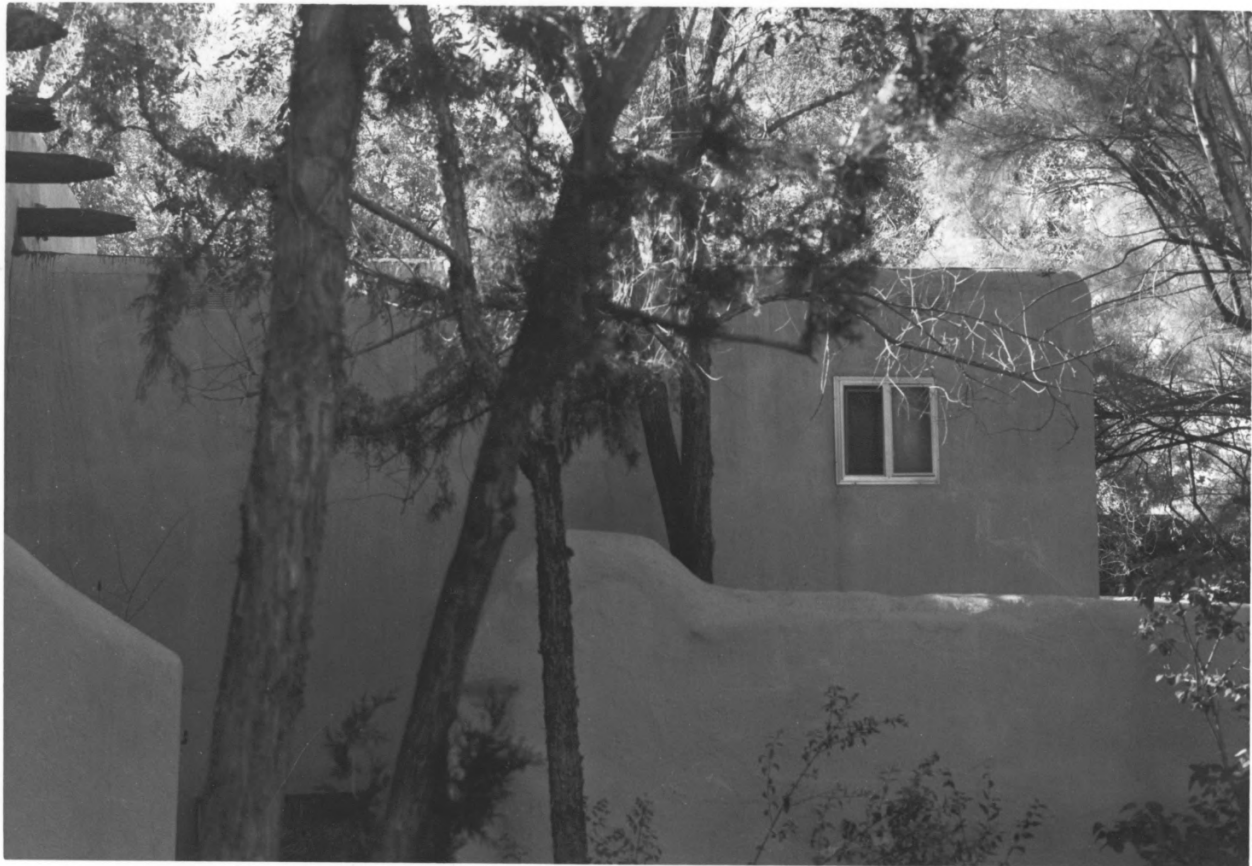

W. J. LEVERETT HOUSE
ALBUQUERQUE, NEW MEXICO

View from southeast

Mary Davis, November, 1985
Economic Dev. Dept. P. O. Box 1293
Albuquerque, NM

W. J. LEVERETT HOUSE
ALBUQUERQUE, NEW MEXICO

VIEW FROM SE OF SOUTHEAST CORNER

Mary Davis November, 1985
Economic Dev. Dept., PO Box 1293
Albuquerque, NM

W. J. LEVERETT HOUSE
ALBUQUERQUE, NEW MEXICO

VIEW OF REAR ENTRY LOOKING NORTHWEST
NOTE GATEWAY TO REAR YARD IN
CENTER

Mary Davis, November, 1985 FDD
PO^DB.1293

W. J. LEVERETT HOUSE
ALBUQUERQUE, NEW MEXICO

VIEW OF NORTH ADDITION FROM EAST

Mary Davis November, 1985

Economic Development Dept.

PO Box 1293 Albuquerque, NM

W. J. LEVERETT HOUSE
ALBUQUERQUE, NEW MEXICO

VIEW OF ENTRY PORCH, EAST FACADE
FROM NORTHEAST (LIVING RM. WINDOW
TO RIGHT)