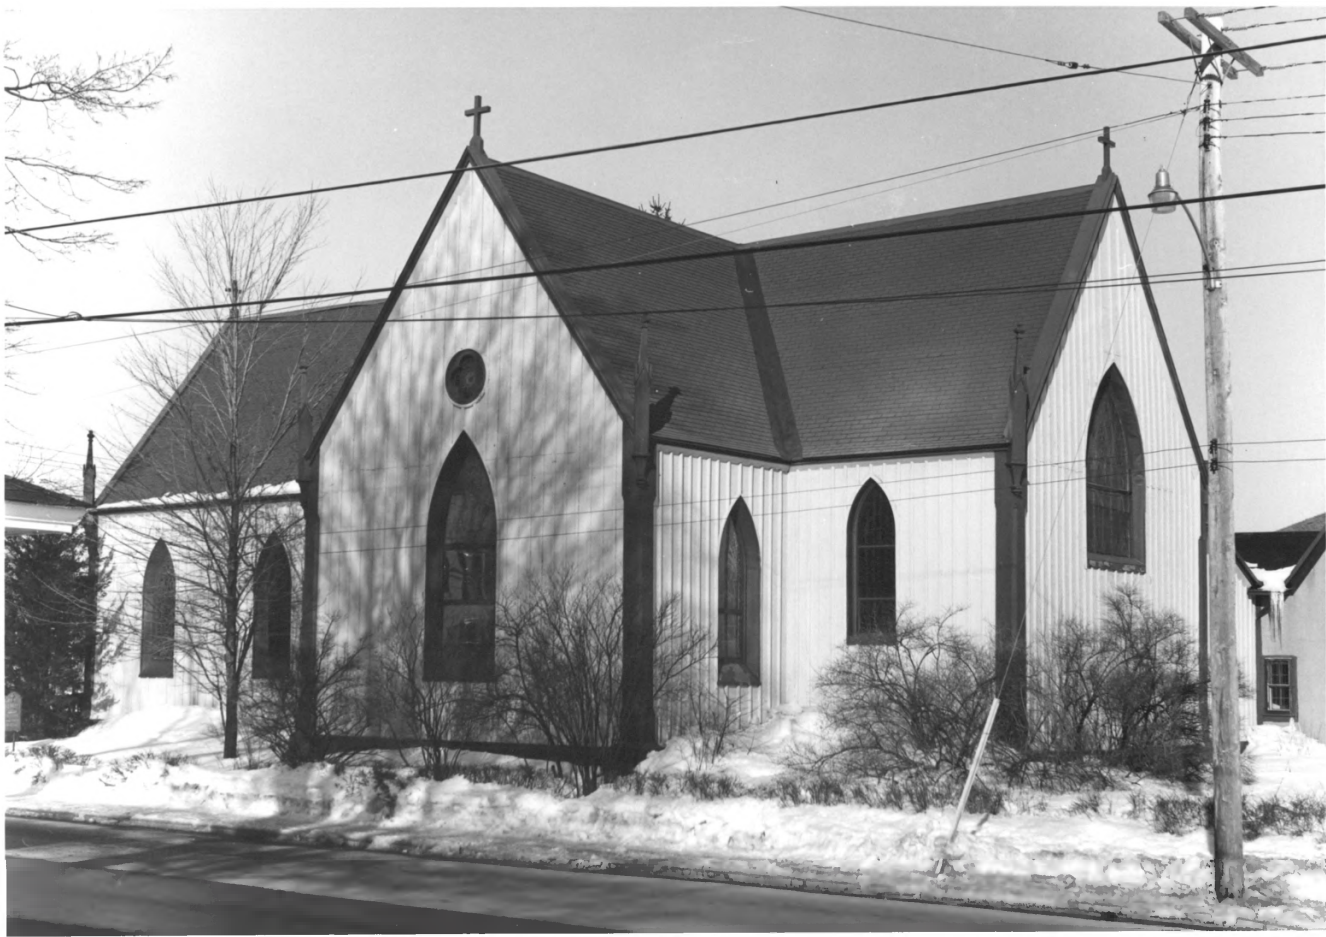

St. Paul's Episcopal Church
Brunswick, Maine

Cumberland Co. MAY 10 1977

Frank A. Beard 2/77

Me. Hist. Preserv. Comm.

View from the southwest (1)

JAN 31 1978

22

JAN 31 1978

MAY 10 1977

St. Paul's Episcopal Church

Brunswick, Maine

~~Cumberland Co.~~

Frank A. Beard 2/77

Me. Hist. Preserv. Comm.

View from the southeast

(2)