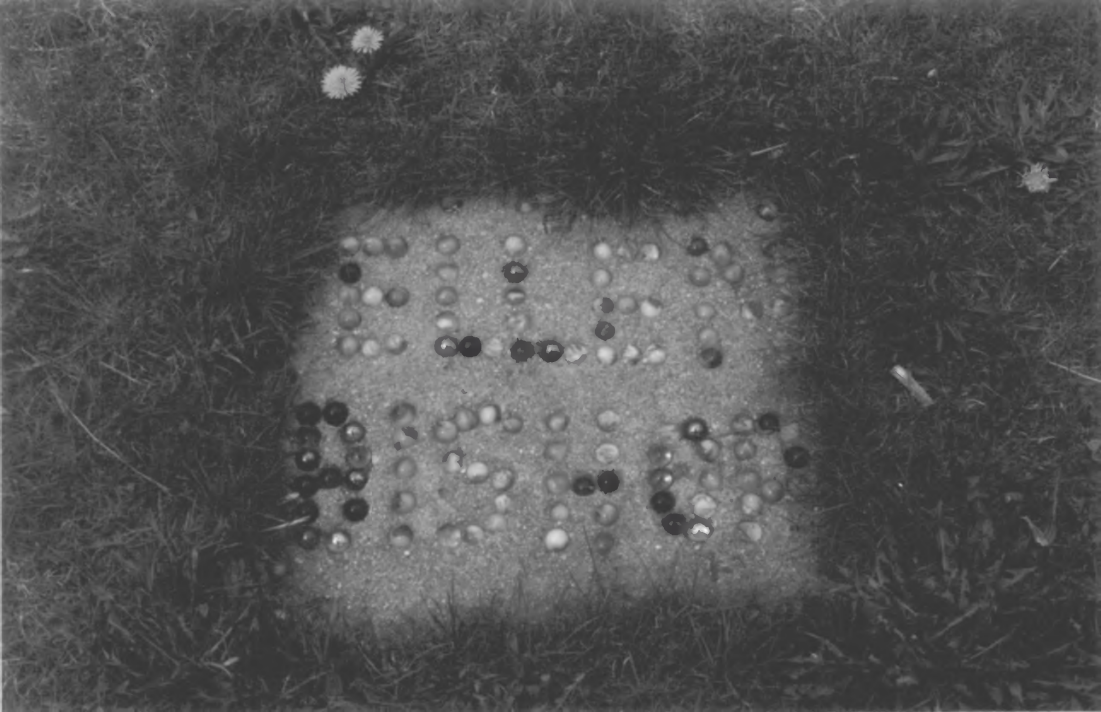

Boulder, Co

#16

Columbia Cemetery  
Boulder, Co #17

WESLEY BAKER  
SON OF  
J. W. & SUE BAKER  
FEB. 12, 1845  
OCT. 9, 1886

Columbia Cemetery \* 18  
Boulder, Co

Columbia Cemetery  
Boulder, CO

\* 19

Columbia Cemetery  
Boulder, CO