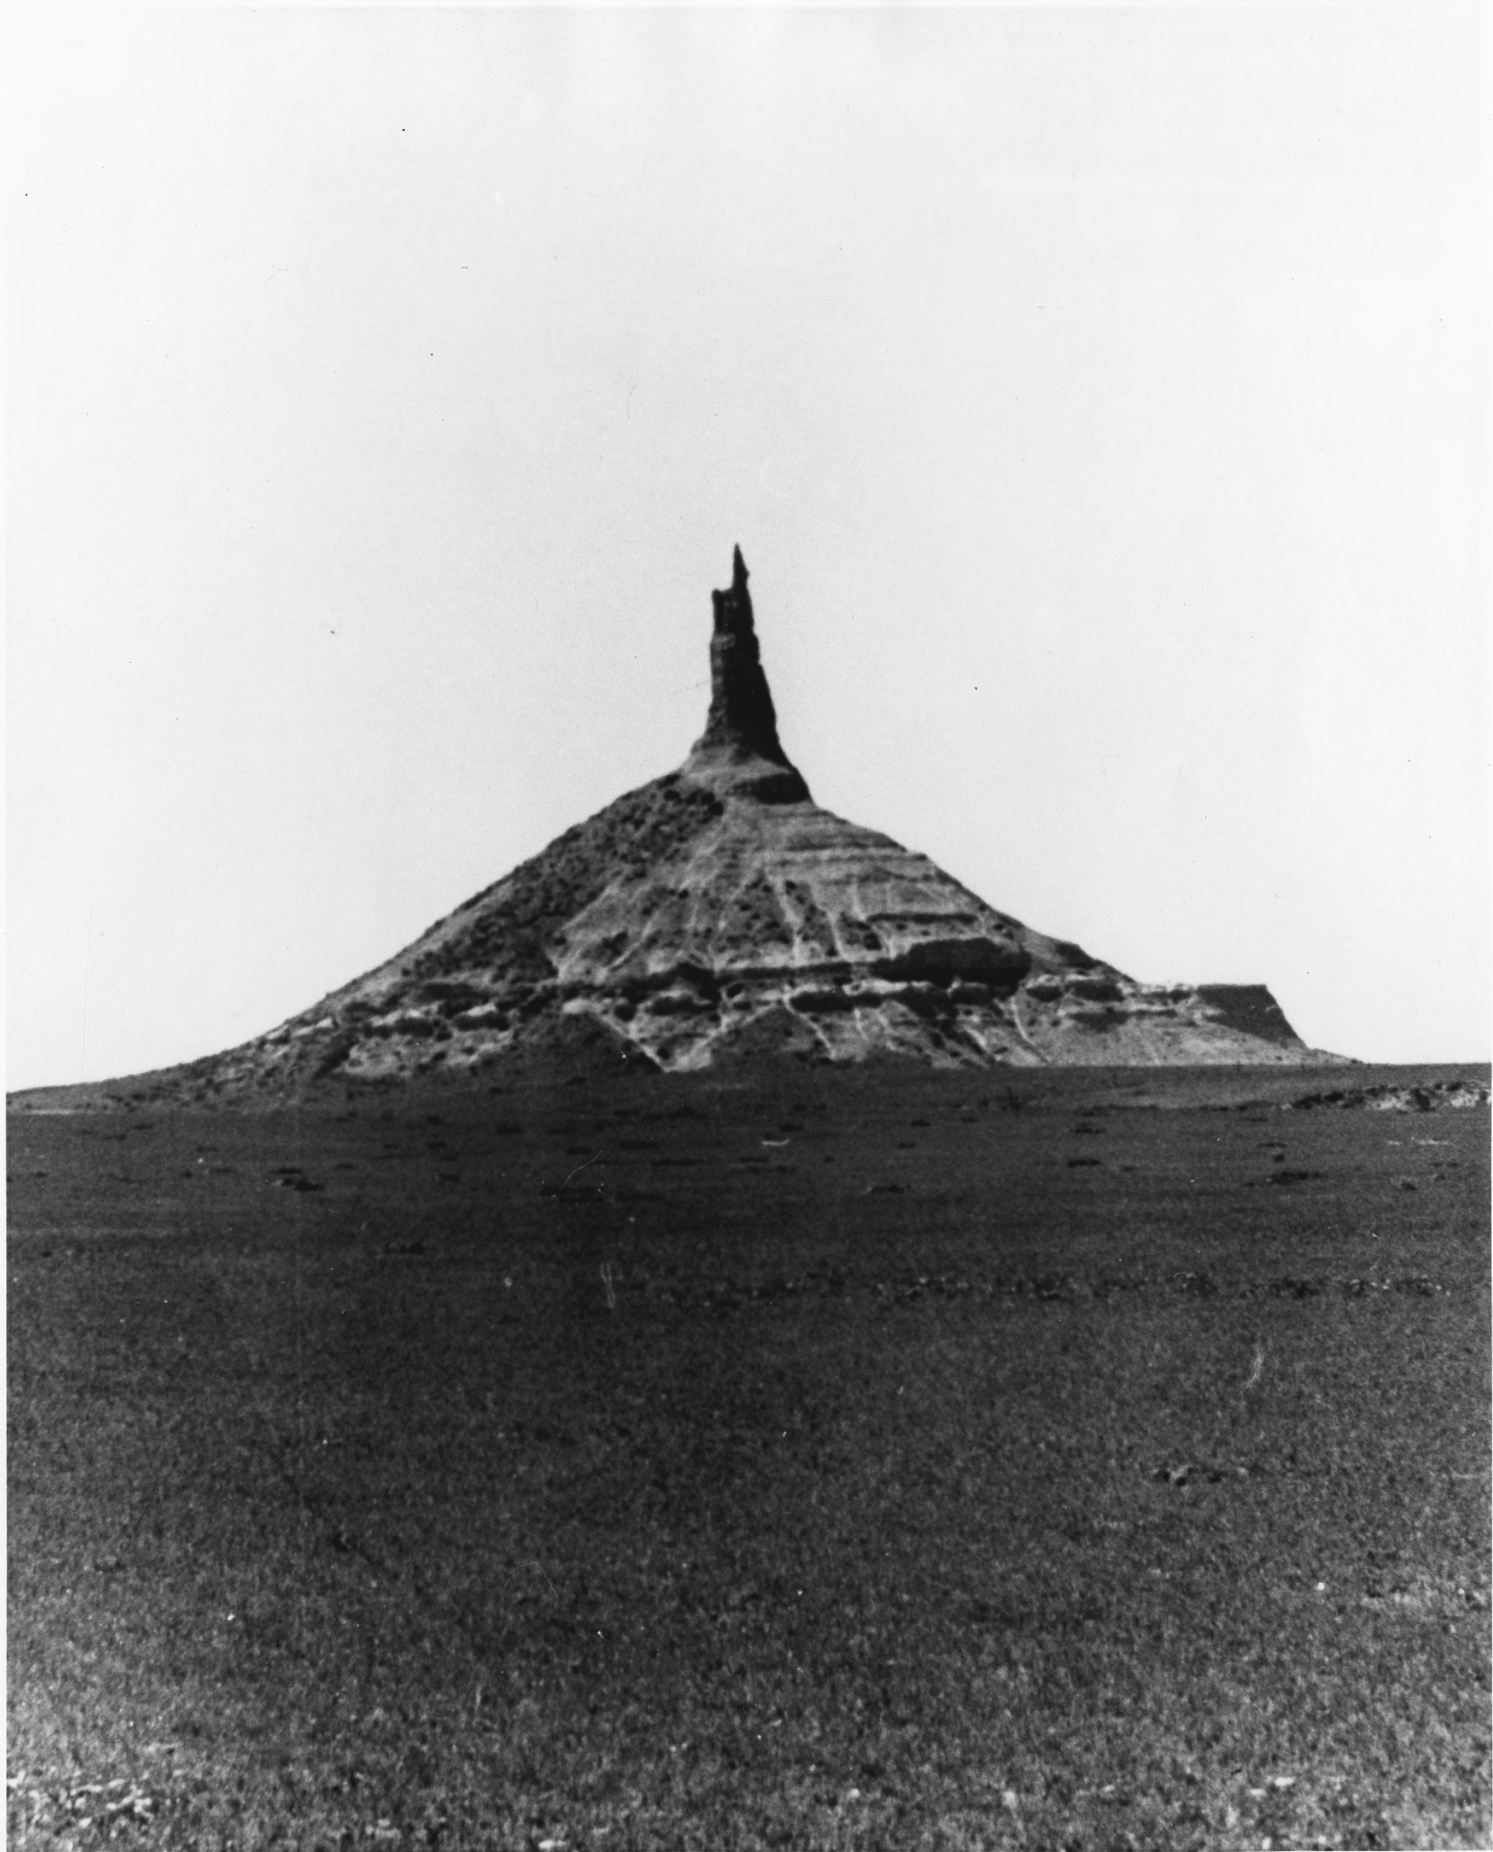

#1 - Chimney Rock
Nebraska State Historical Society
#C538-7
ca. 1910
View of Chimney Rock looking
North

SEP 24 1976

Should this material be reproduced or
displayed credit must be given to the
Nebraska State Historical Society, Lincoln
ONE USE ONLY

#3 - Chimney Rock
Nebraska State Historical Society
#C538-45
June 1940
View of Chimney Rock looking North

SEP 24 1976

Should this material be reproduced or
displayed credit must be given to the
Nebraska State Historical Society, Lincoln
ONE USE ONLY

#4 - Chimney Rock

Photo by Kenneth Kopta, Sep. 1969

Nebraska State Historical Society

#C538-69

View of Chimney Rock looking
South

SEP 24 1976

Should this material be reproduced or
displayed credit must be given to the
Nebraska State Historical Society, Lincoln
ONE USE ONLY