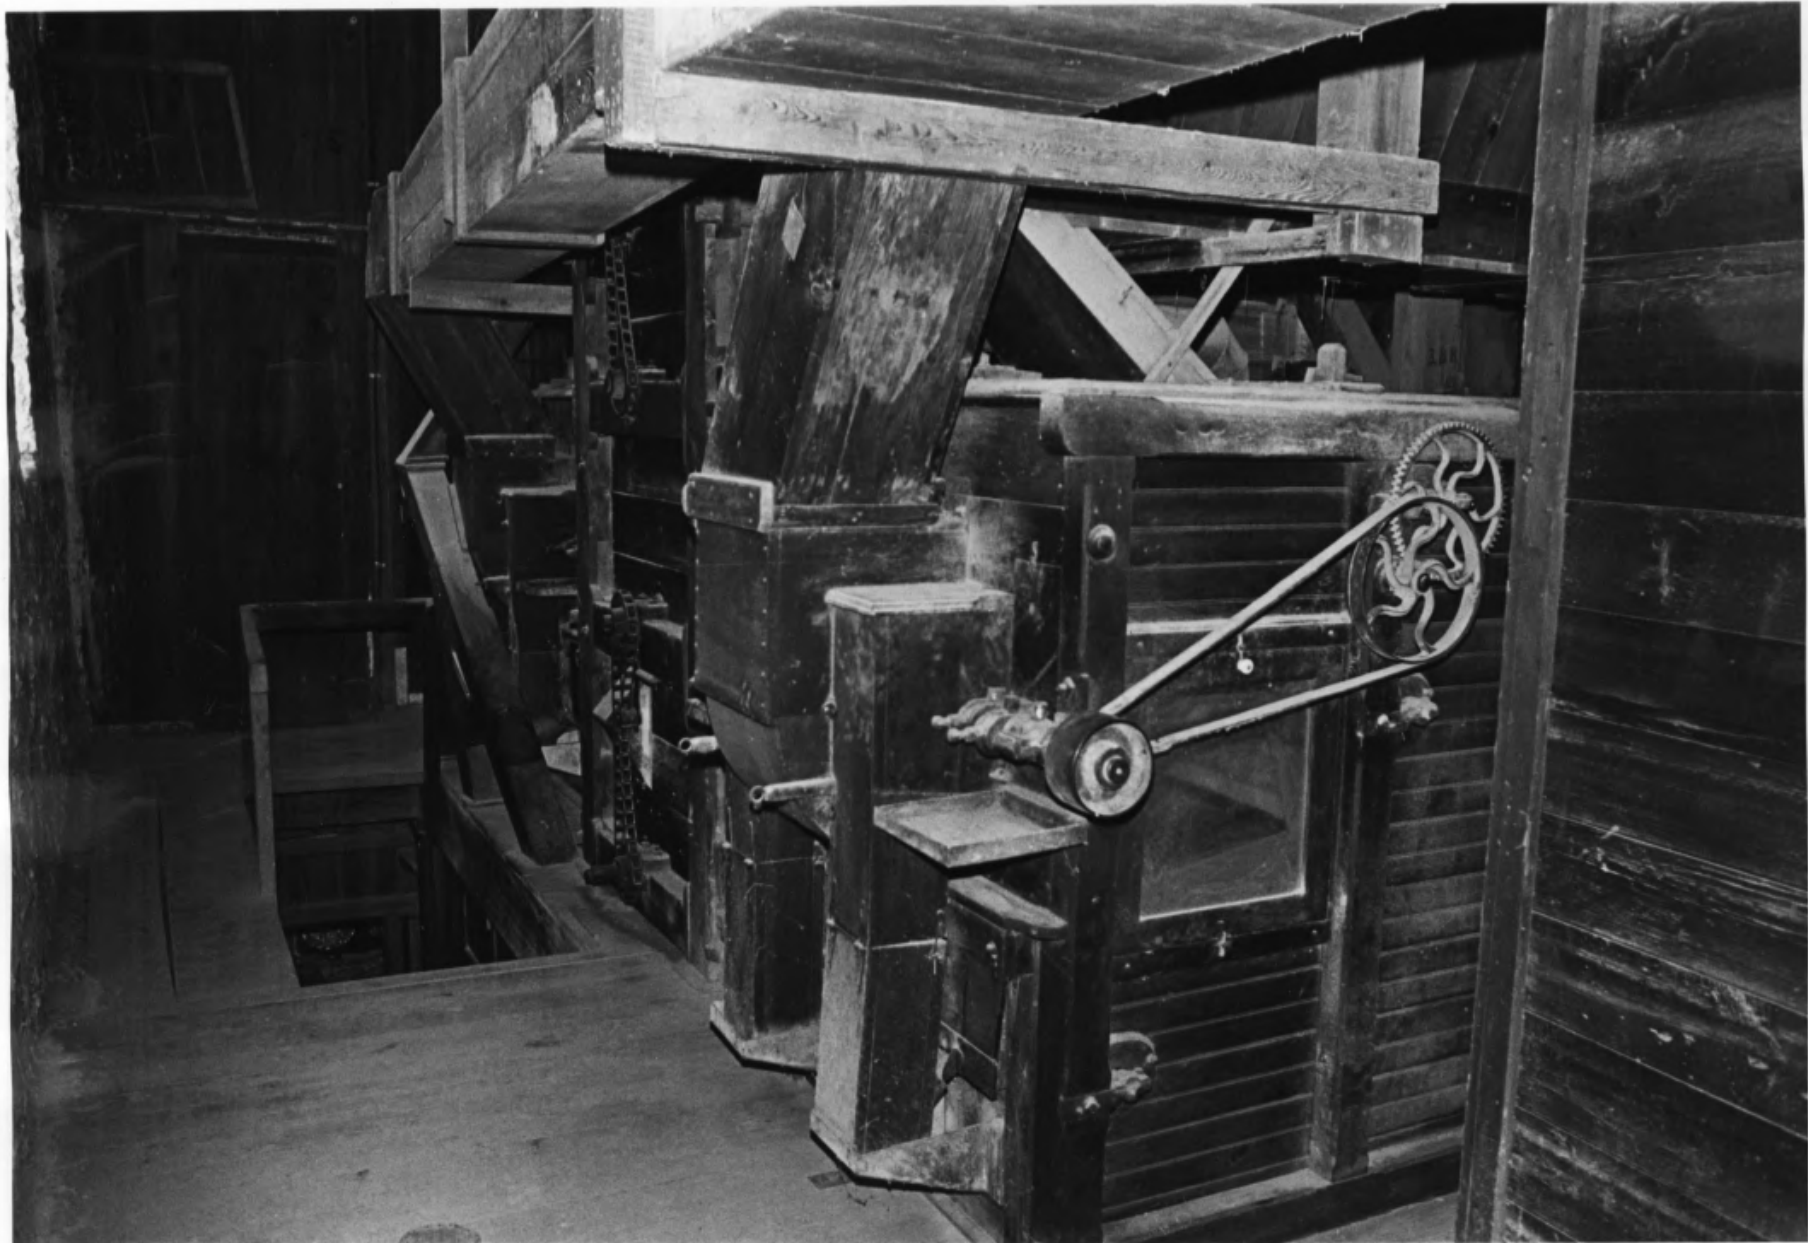

1976

AUG 29 1977

Minnesota Historical Society, 690

Cedar Street, St. Paul, Minn.

Interior, First Floor (View of
grinding floor and millstones

01718-2

2 @ 7 Houston Co.

Schech's Mill