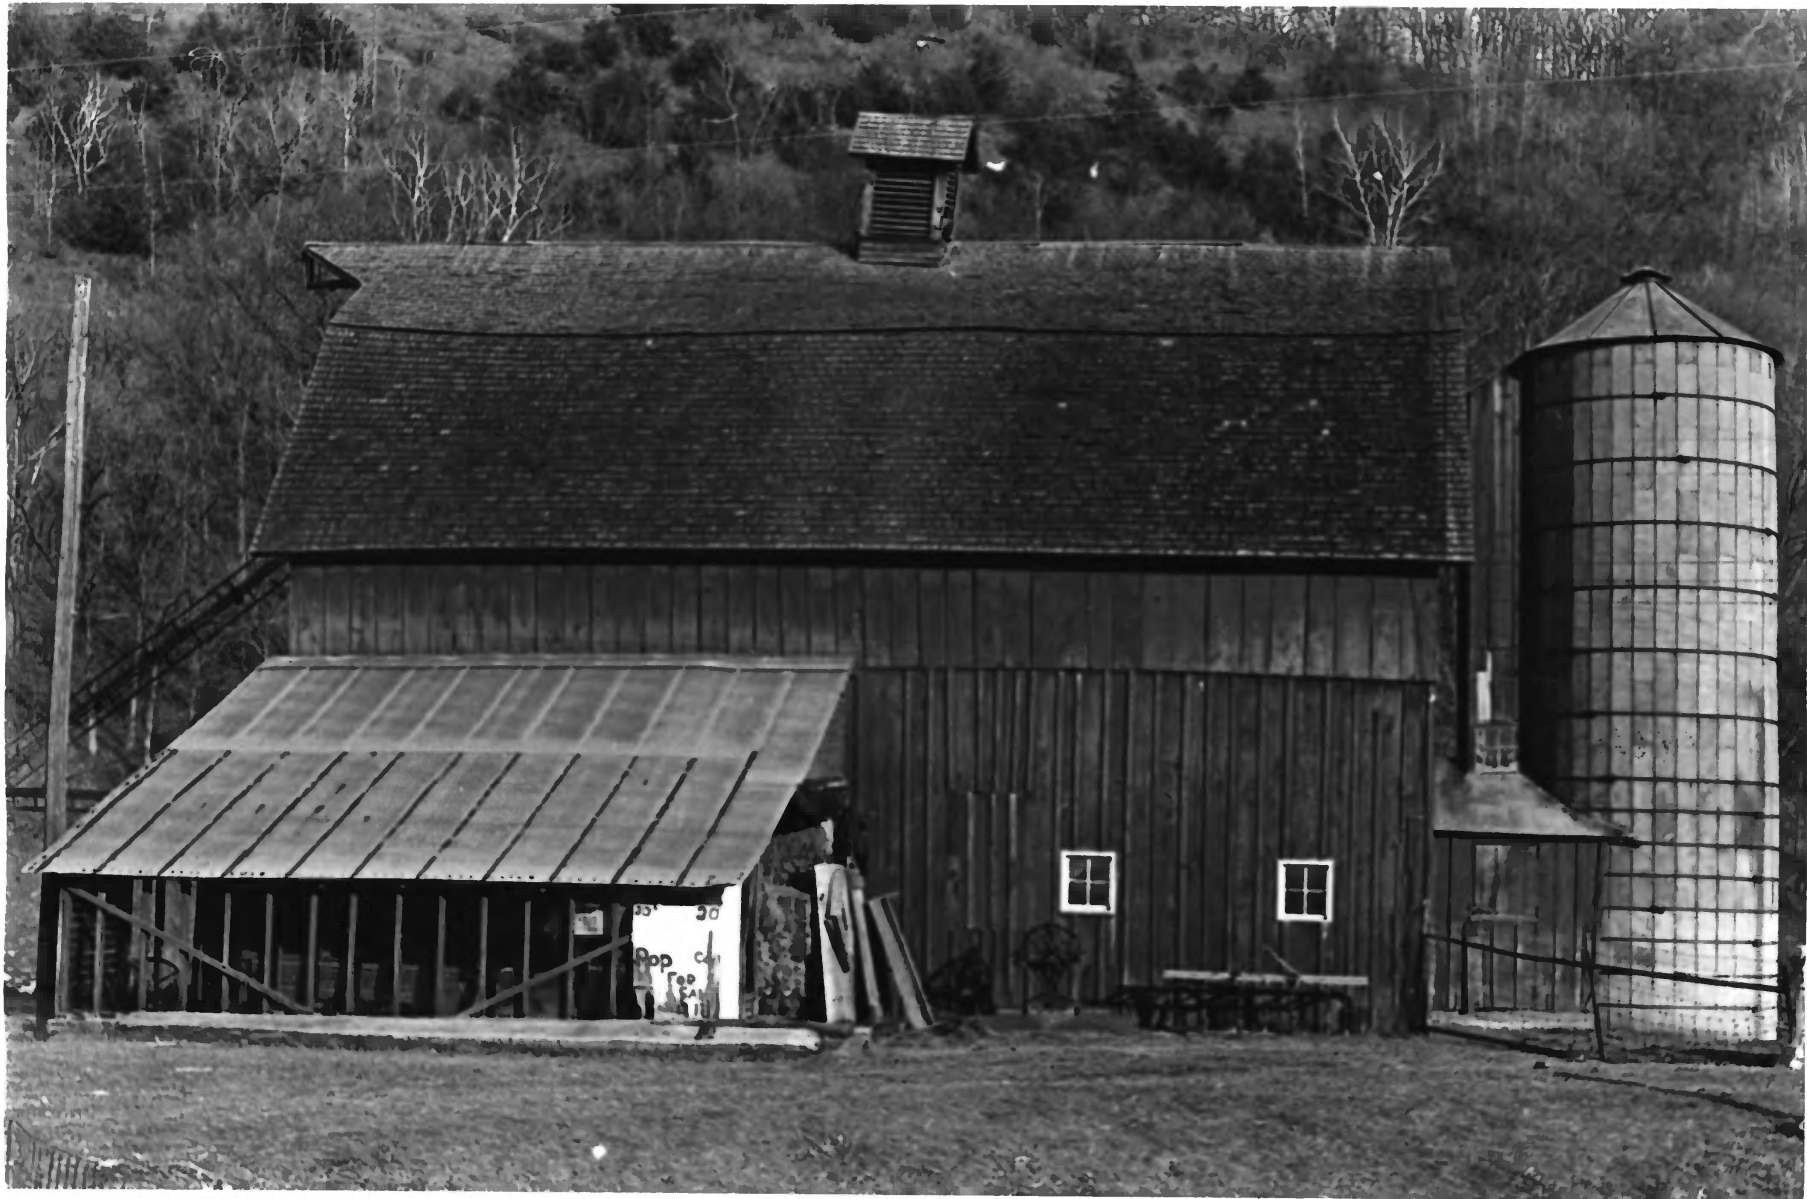

Schech's Mill

vicinity of Sheldon, Minnesota

Robert M. Frame III

1976

JAN 31 1978

Minnesota Historical Society, 690

Cedar Street, St. Paul, Minnesota

Hay barn and silo to southeast of