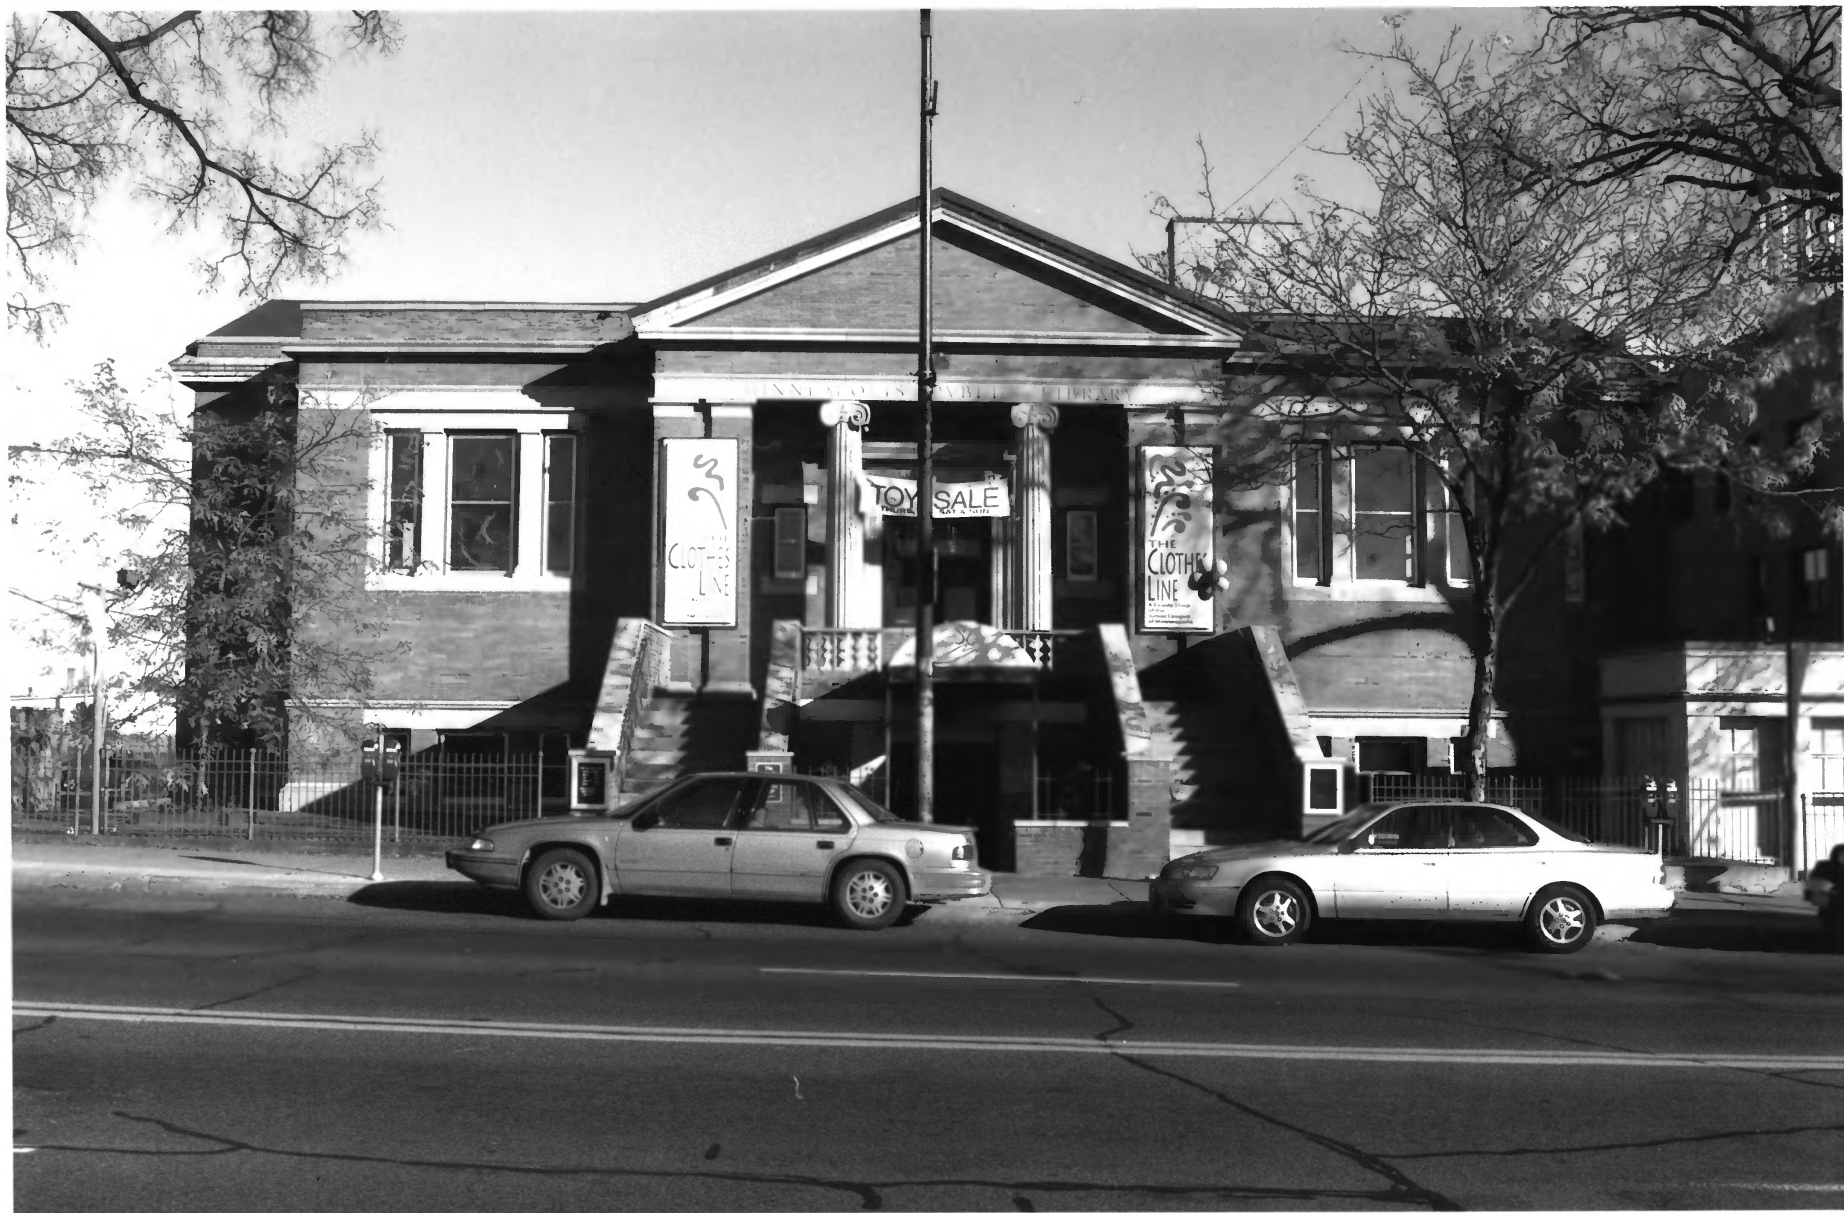

Walker Branch library
2901 Hennepin Ave. S, Minneapolis
Hennepin County, MN

013456-10

Walker Branch Library
2901 Hennepin Ave. So., Mpls.

Hennepin Co., Mn

Photographer: Gemini Research
October 1998

Mn Historical Society, 345 Kellogg Blvd. W., St. Paul, Mn 55102-1906

Looking SE

013456-10

Walker Branch Library
2901 Hennepin Ave. S, Minneapolis
Hennepin County, MN
013456-13

Walker Branch Library
2901 Hennepin Ave. So., mpls.

013456-13

Hennepin Co., mn

Photographer: Gemini Research

October 1998

Mn Historical Society, 345 Kellogg Blvd. W., St. Paul, mn 55102-1906

LOOKing E