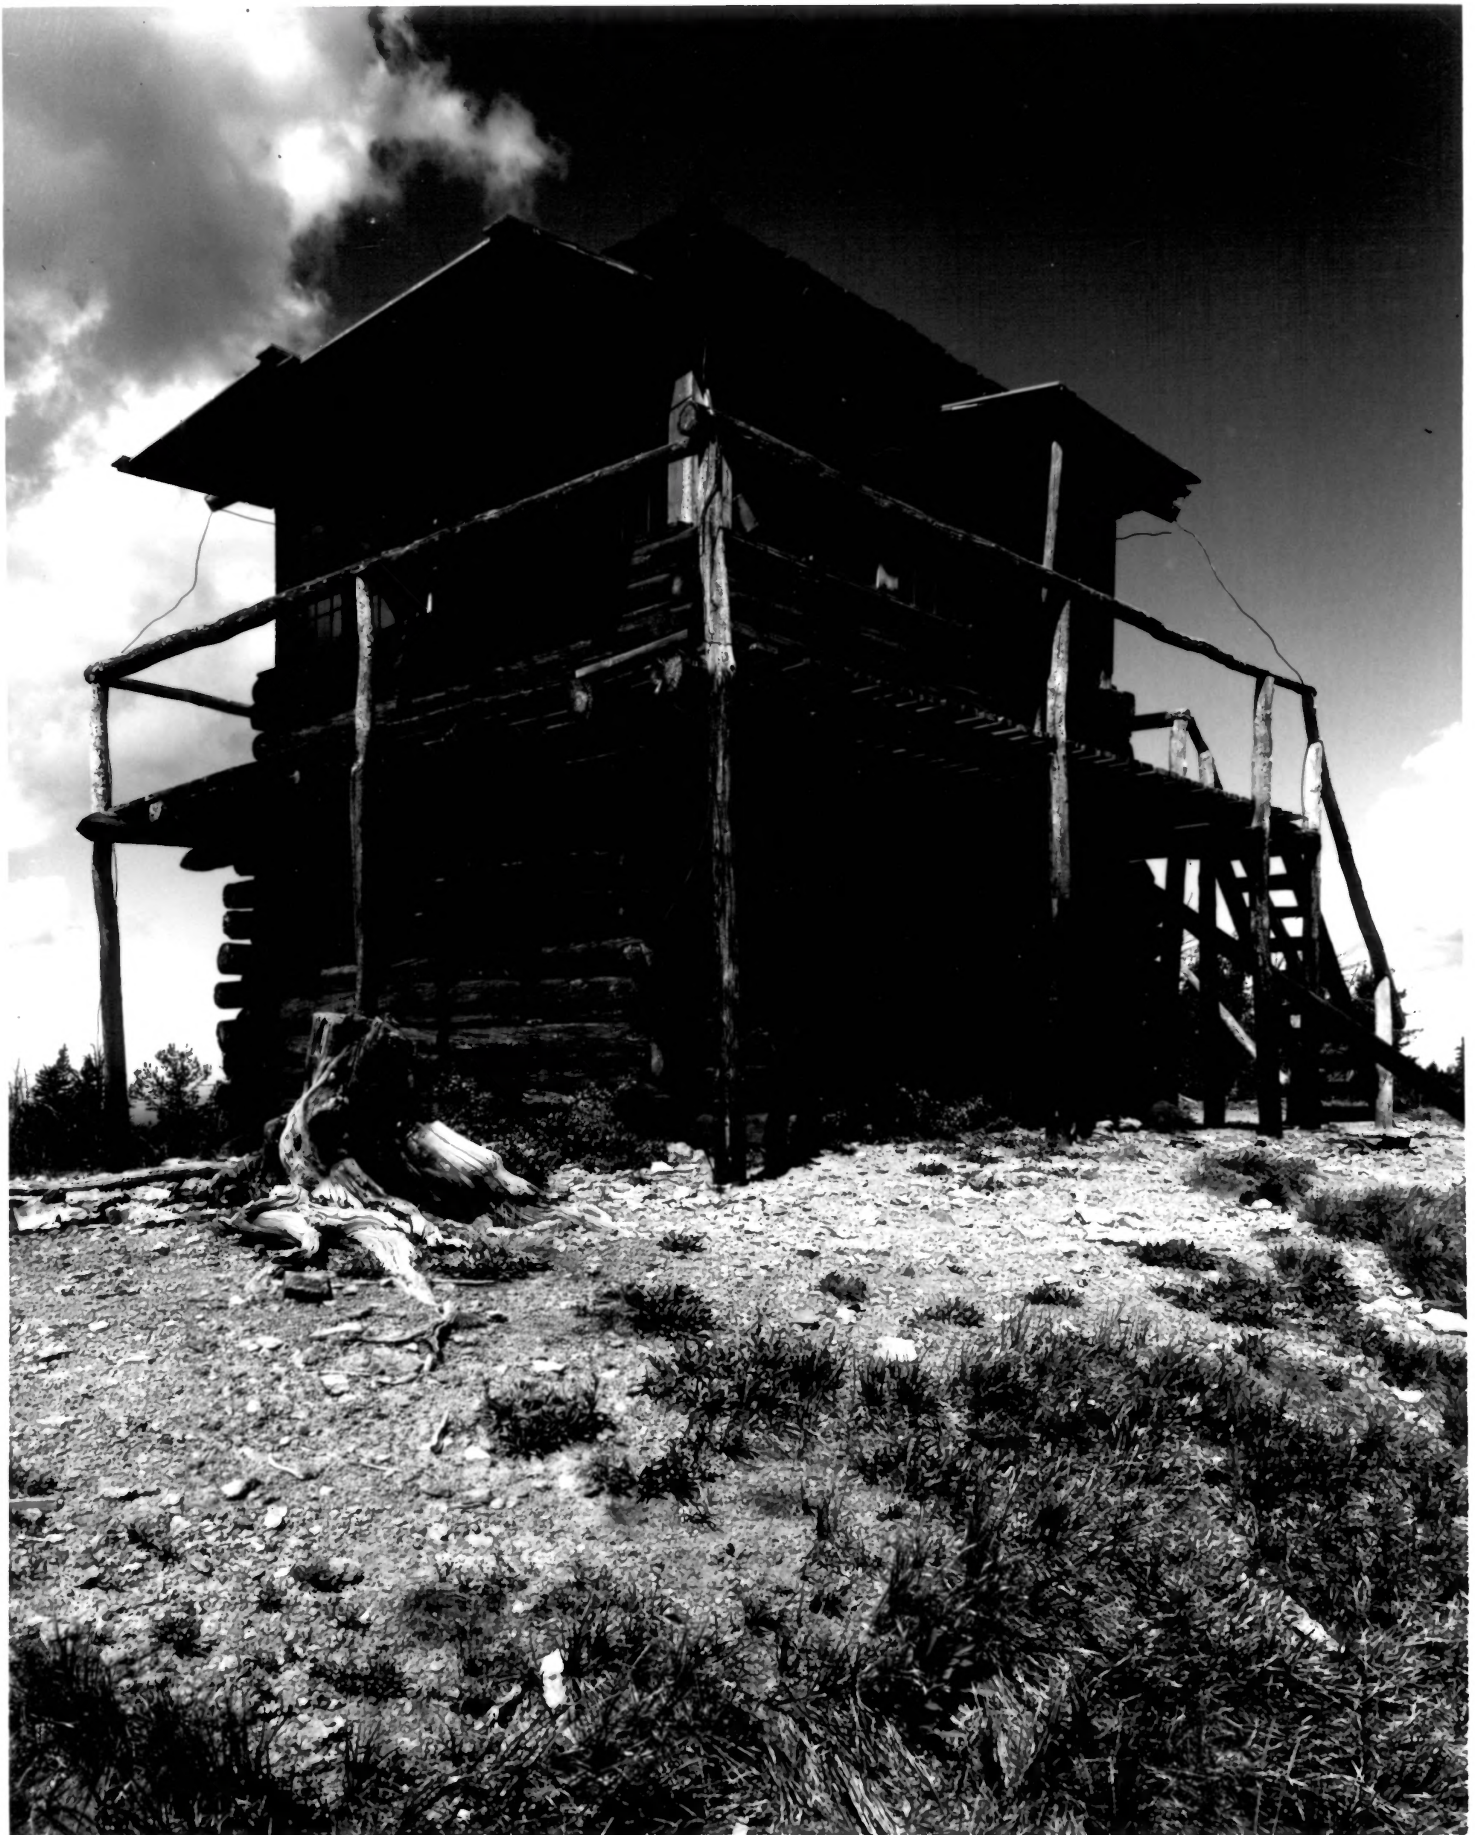

HUCKLEBERRY MTN. FIRE LOOKOUT
Bridger and Teton National Forest

Photographer: Mark Junge
Wyoming Recreation Commission
Cheyenne, Wyoming

8-25-79

View is north.

HUCKLEBERRY MTN. FIRE LOOKOUT
Bridger and Teton National Forest

Photographer: Mark Junge
Wyoming Recreation Commission
Cheyenne, Wyoming

8-25-79

View is northwest

HUCKLEBERRY MTN. FIRE LOOKOUT
Bridger and Teton National Forest

Photographer: Mark Junge
Wyoming Recreation Commission
Cheyenne, Wyoming

8-25-79

View is southwest

HUCKLEBERRY MOUNTAIN FIRE LOOKOUT
Bridger and Teton National Forest, Wyoming

Photographer: Mark Junge
Wyoming Recreation Commission
Cheyenne, Wyoming

8-25-79

View is south

HUCKLEBERRY MOUNTAIN FIRE LOOKOUT
Bridger and Teton National Forest, Wyoming

8-25-79

View is south