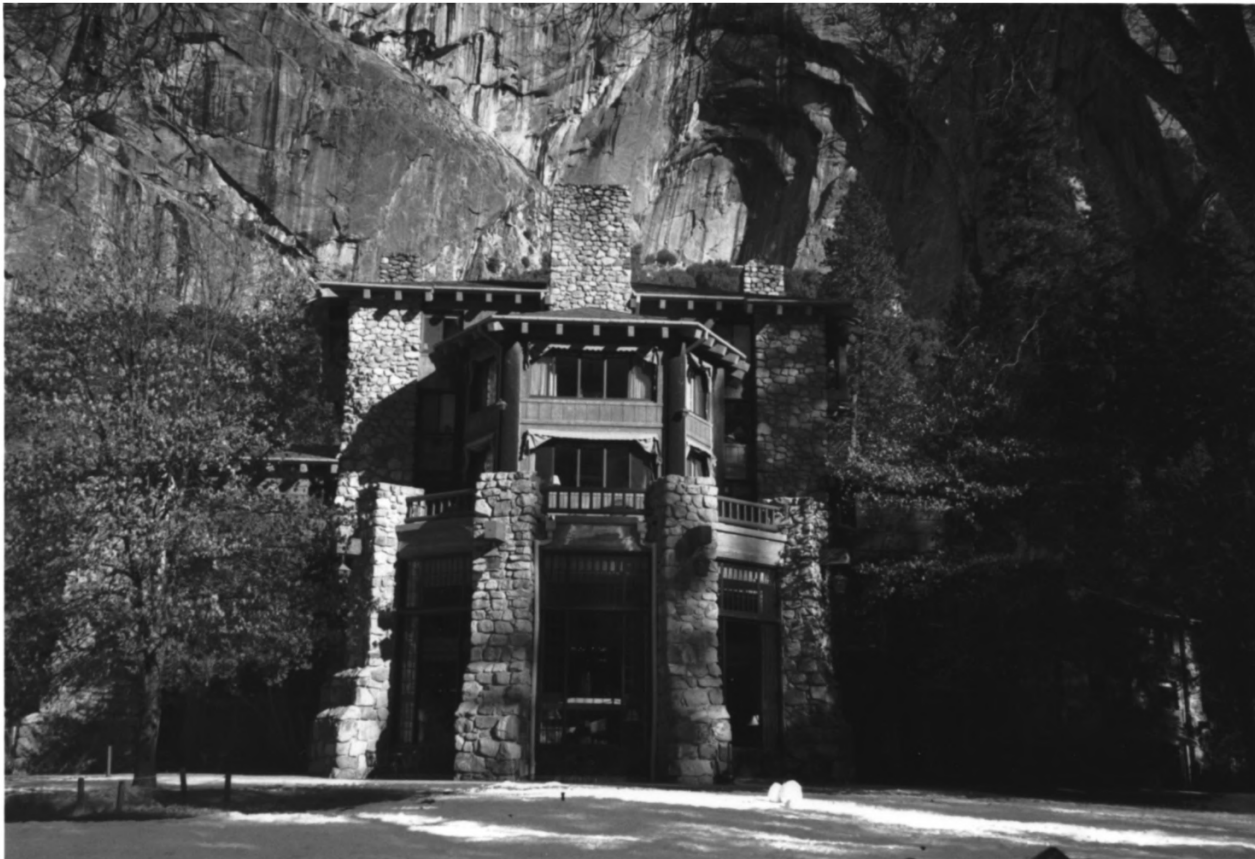

Photo # 66

Indian Canyon Creek Bridge #4  
Yosemite Valley Historic District  
Mariposa County, CA

Photo # 67

Yosemite Pioneer Cemetery

Yosemite Valley Historic District

Mariposa County, CA

Photo # 68

Ahwahnee Hotel, south elevation  
Yosemite Valley Historic District  
Mariposa County, CA

Photo # 69

Ahwahnee Hotel (Southwest elevation)  
Yosemite Valley Historic District  
Mariposa County, CA

Photo # 70

Anwehnee Hotel Guest Cottage Area  
and Patns (cottages 715-719)

Yosemite Valley Historic District  
Mariposa County, CA

Photo # 71

Ahwahnee Hotel Gate Lodge and Post  
Yosemite Valley Historic District  
Mariposa County, CA

Photo # 72

Anwahnee Hotel Bridal Trail Ford  
Yosemite Valley Historic District  
Mariposa County, CA