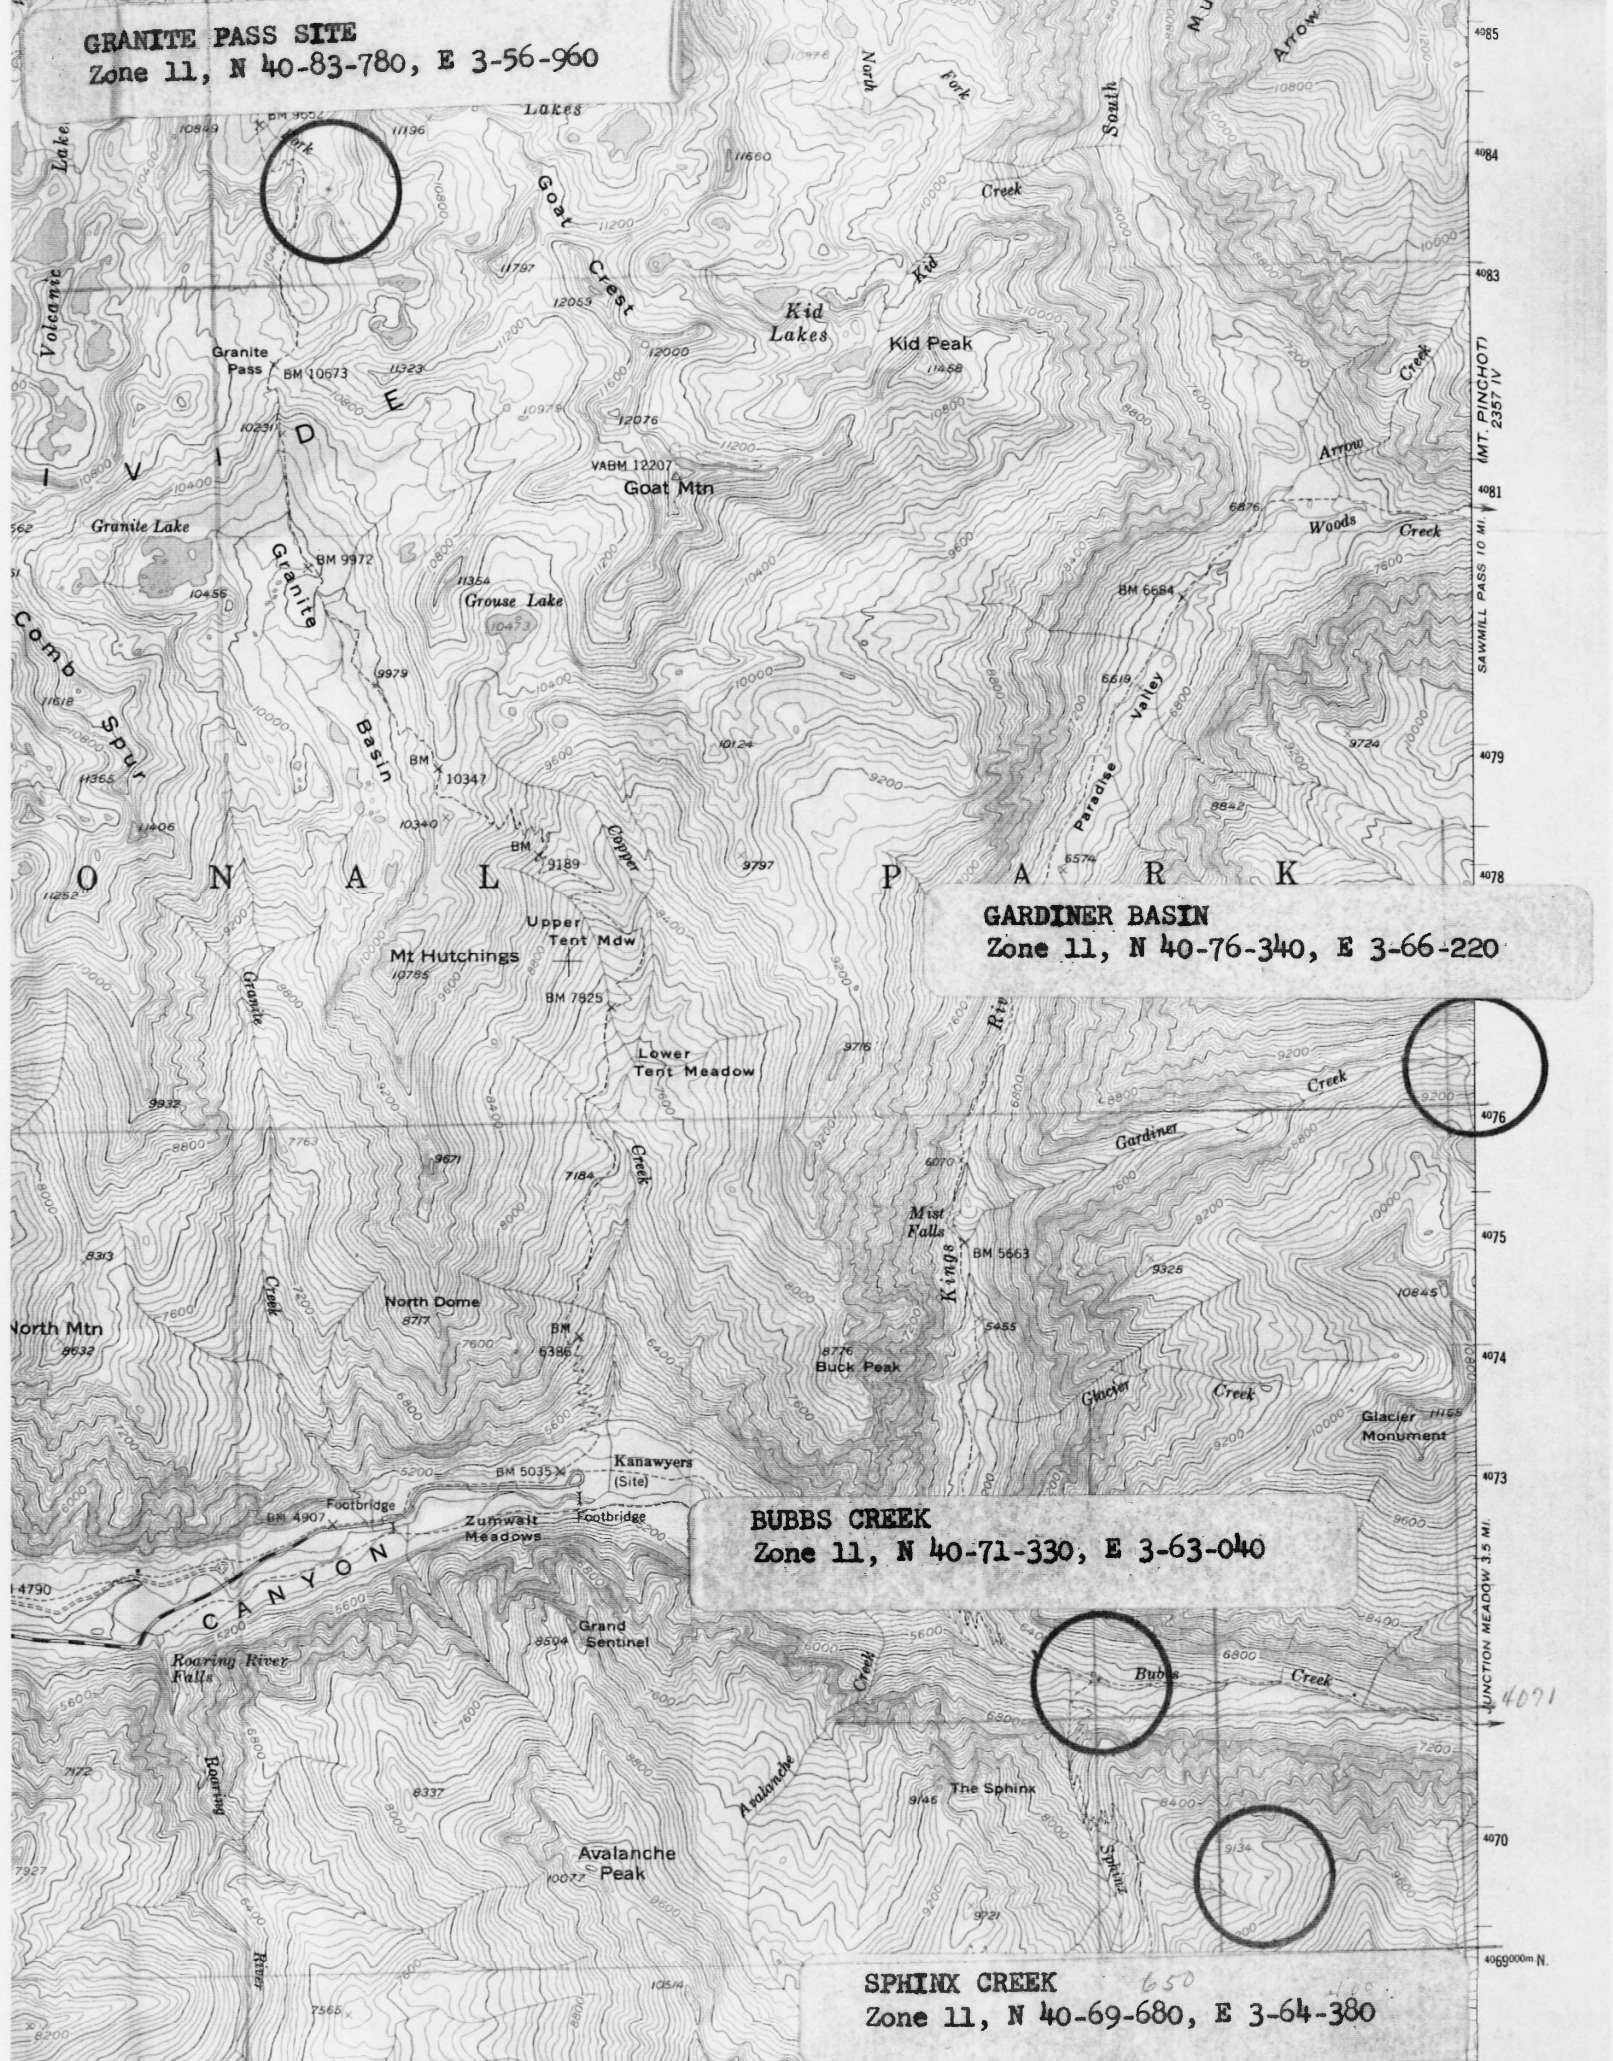

GRANITE PASS SITE
Zone 11, N 40-83-780, E 3-56-960

GARDINER BASIN
Zone 11, N 40-76-340, E 3-66-220

BUBBS CREEK
Zone 11, N 40-71-330, E 3-63-040

SPHINX CREEK
Zone 11, N 40-69-680, E 3-64-380

4085
4084
4083
4081
4079
4078
4076
4075
4074
4073
4071
4070
4069000m N.
36°45'