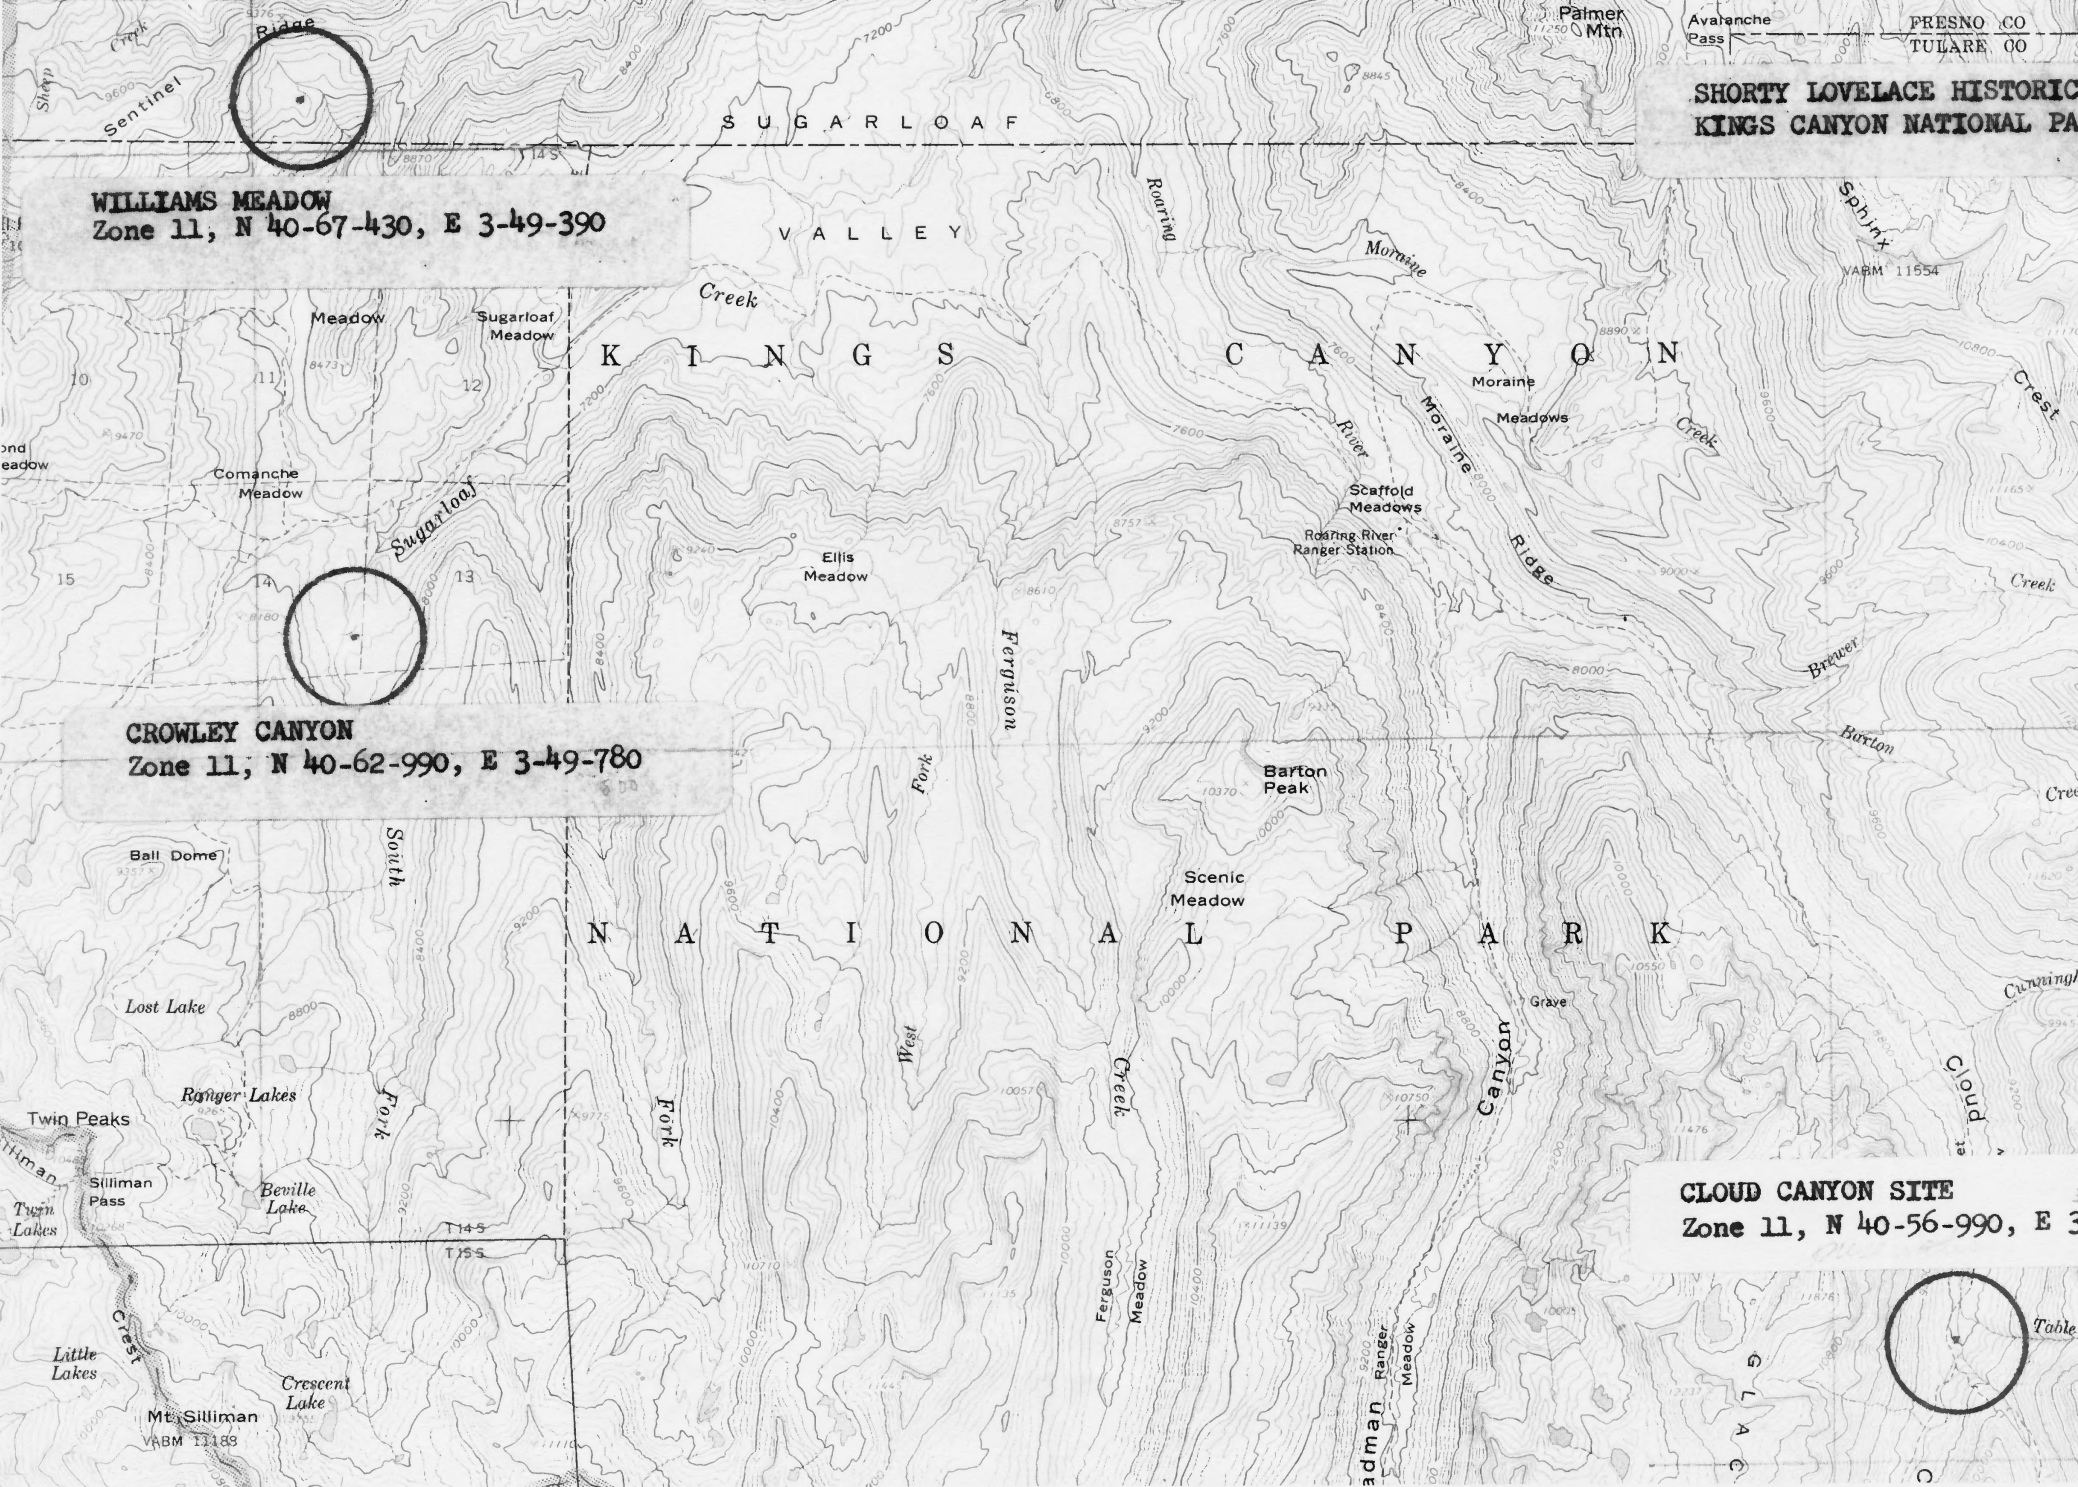

PHOTO NO. 17 of 17
Fresno - Tulare
Counties

JAN 31 1978

348 349 350 351 40' 352 353 354 (MARION PEAK) 356 357 358 359 360 361 362 363 364

PRESNO CO
TULARE CO

**SHORTY LOVELACE HISTORIC
KINGS CANYON NATIONAL PA**