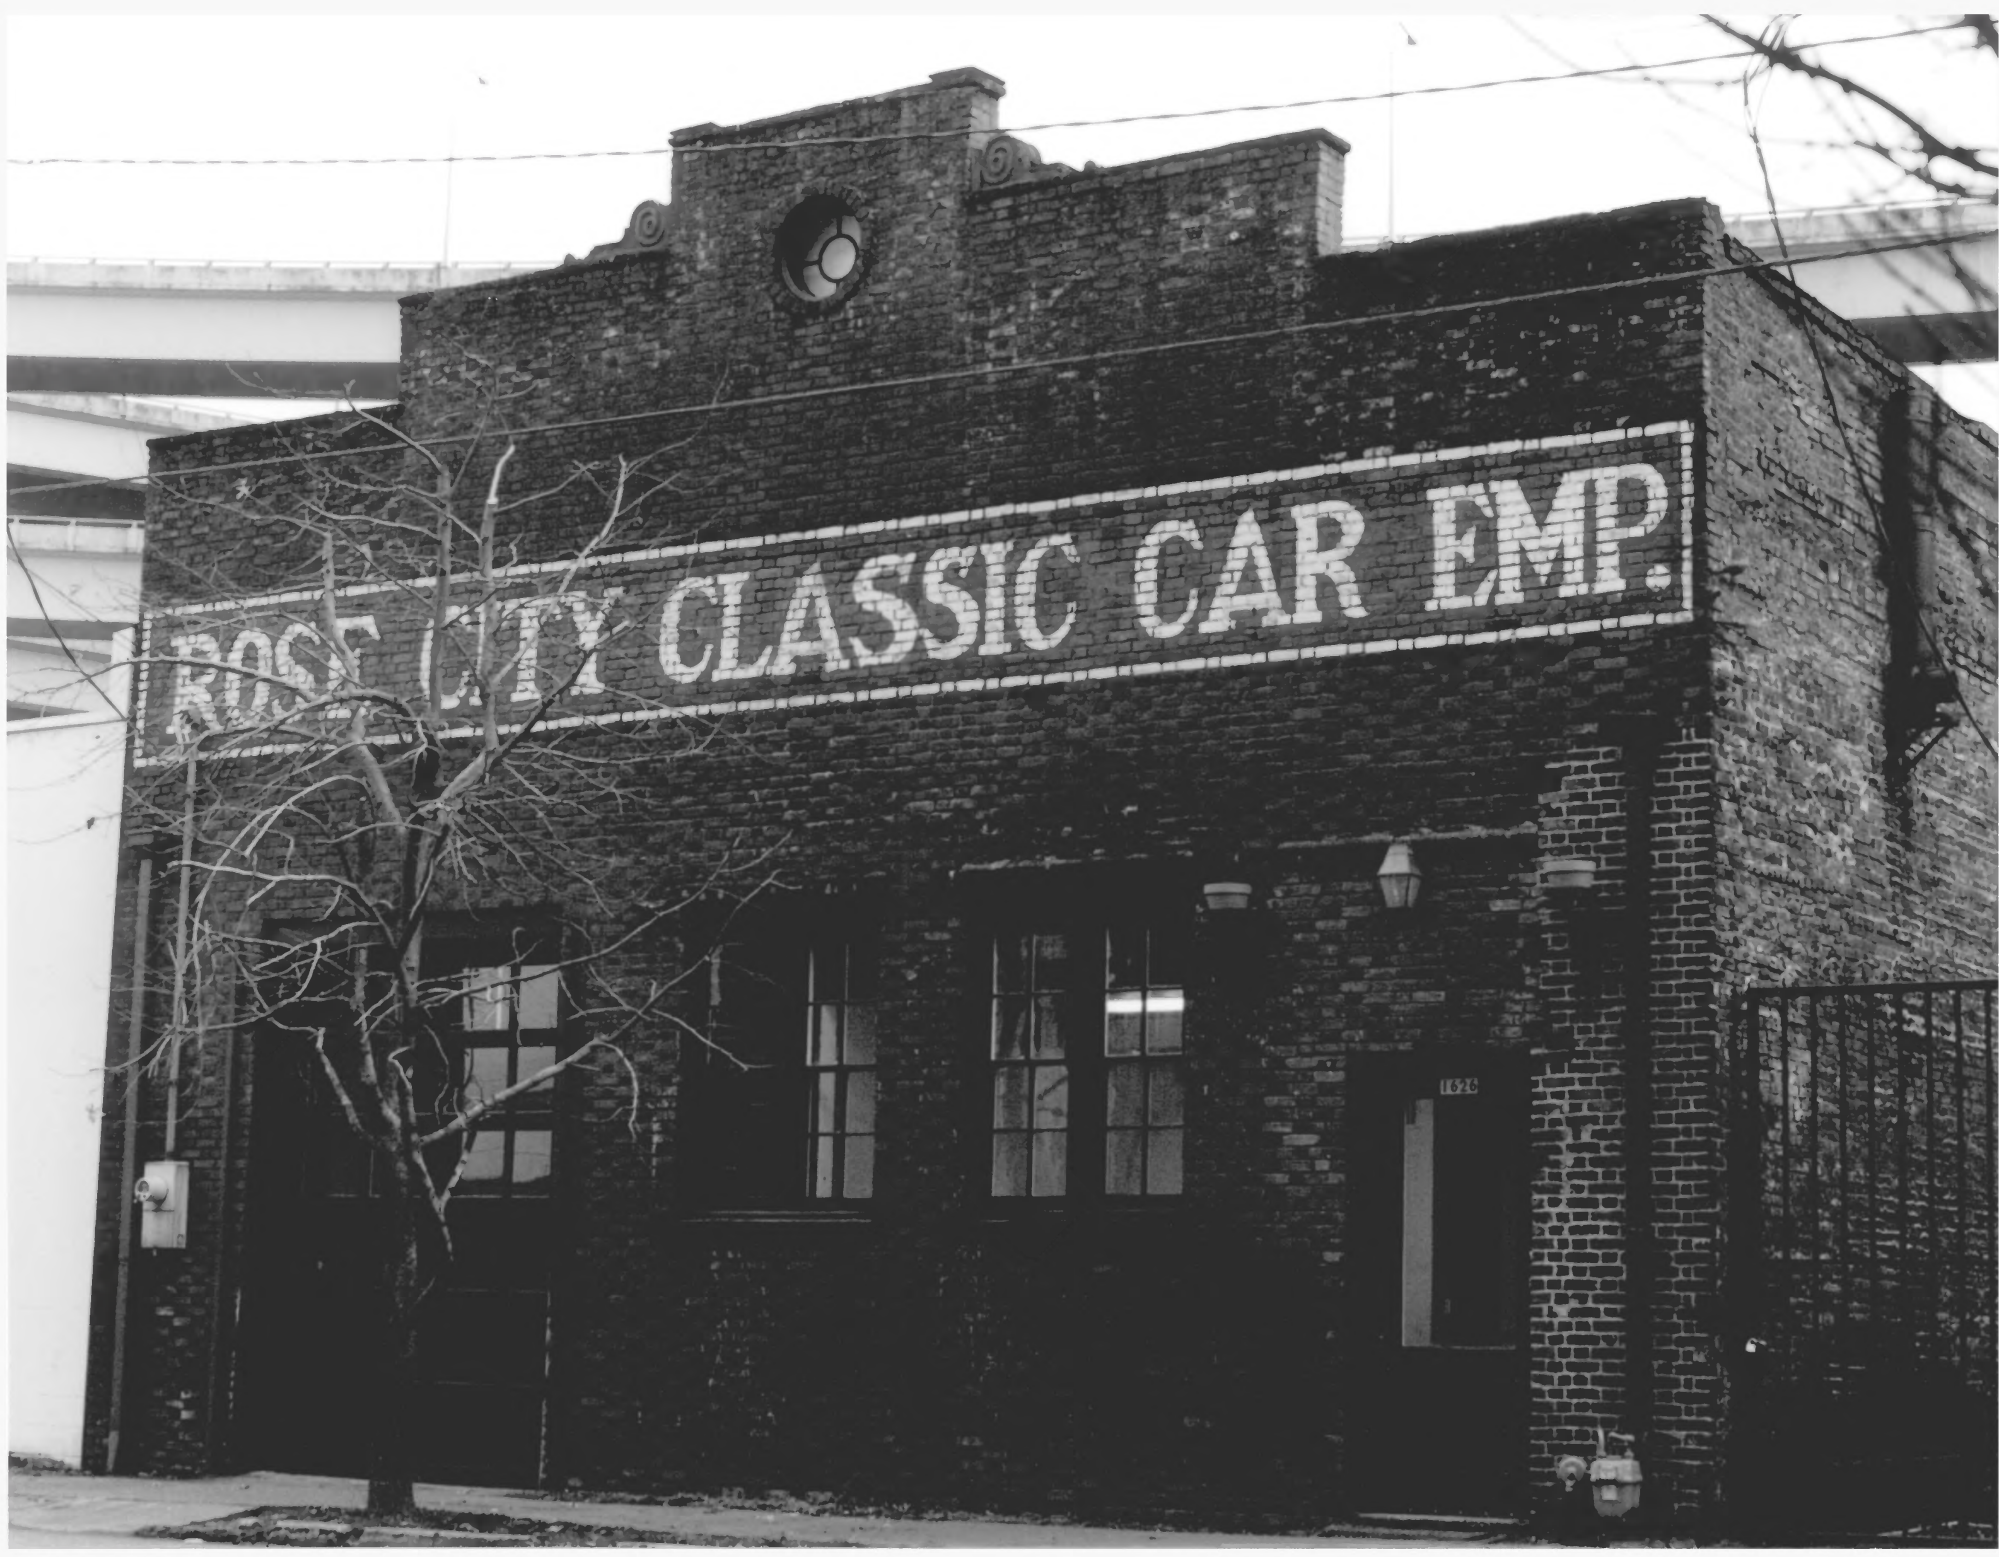

ROSE CITY CLASSIC CAR EMP.

1626

THE MACHINE SHOP

1626 NW THURMAN

PORTLAND, MULTNOMAH, OREGON

PHOTOGRAPHER: GEORGANNE SAHAIDA

DATE OF PHOTO: MARCH 01, 2002

NEGATIVE LOCATION:

FOR LEASE

Call 415-441-1111
2017-2000

ROSE CITY CLASSIC CAR SHOW

THE MACHINE SHOP

1626 NW THURMAN

PORTLAND, MULTNOMAH, OREGON

PHOTOGRAPHER: GEORGANNE SAHAIDA

DATE OF PHOTO: MARCH 1, 2002