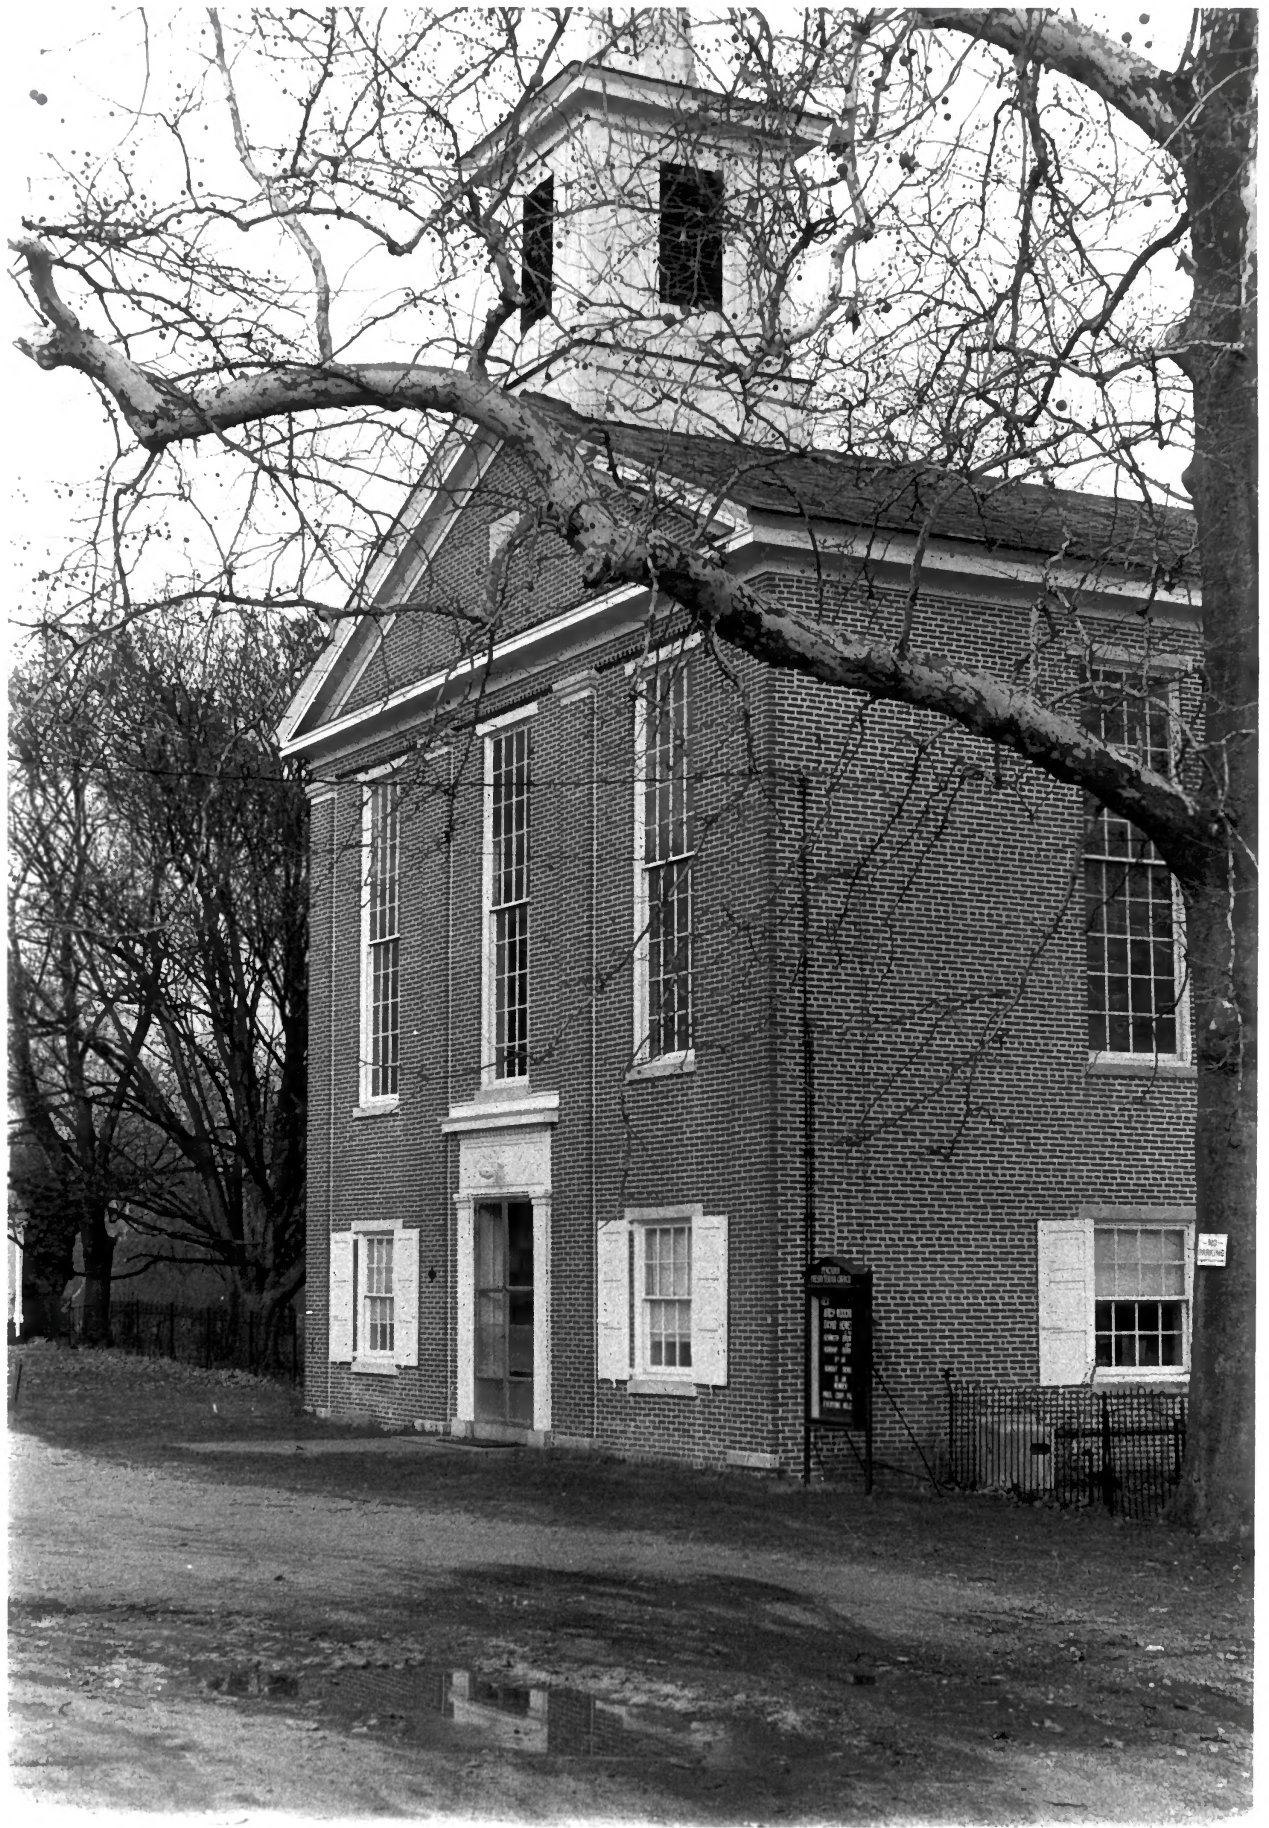

THE
FIRST
METHODIST
CHURCH
OF
NEW
HARTFORD
CONNECTICUT
1812

1812