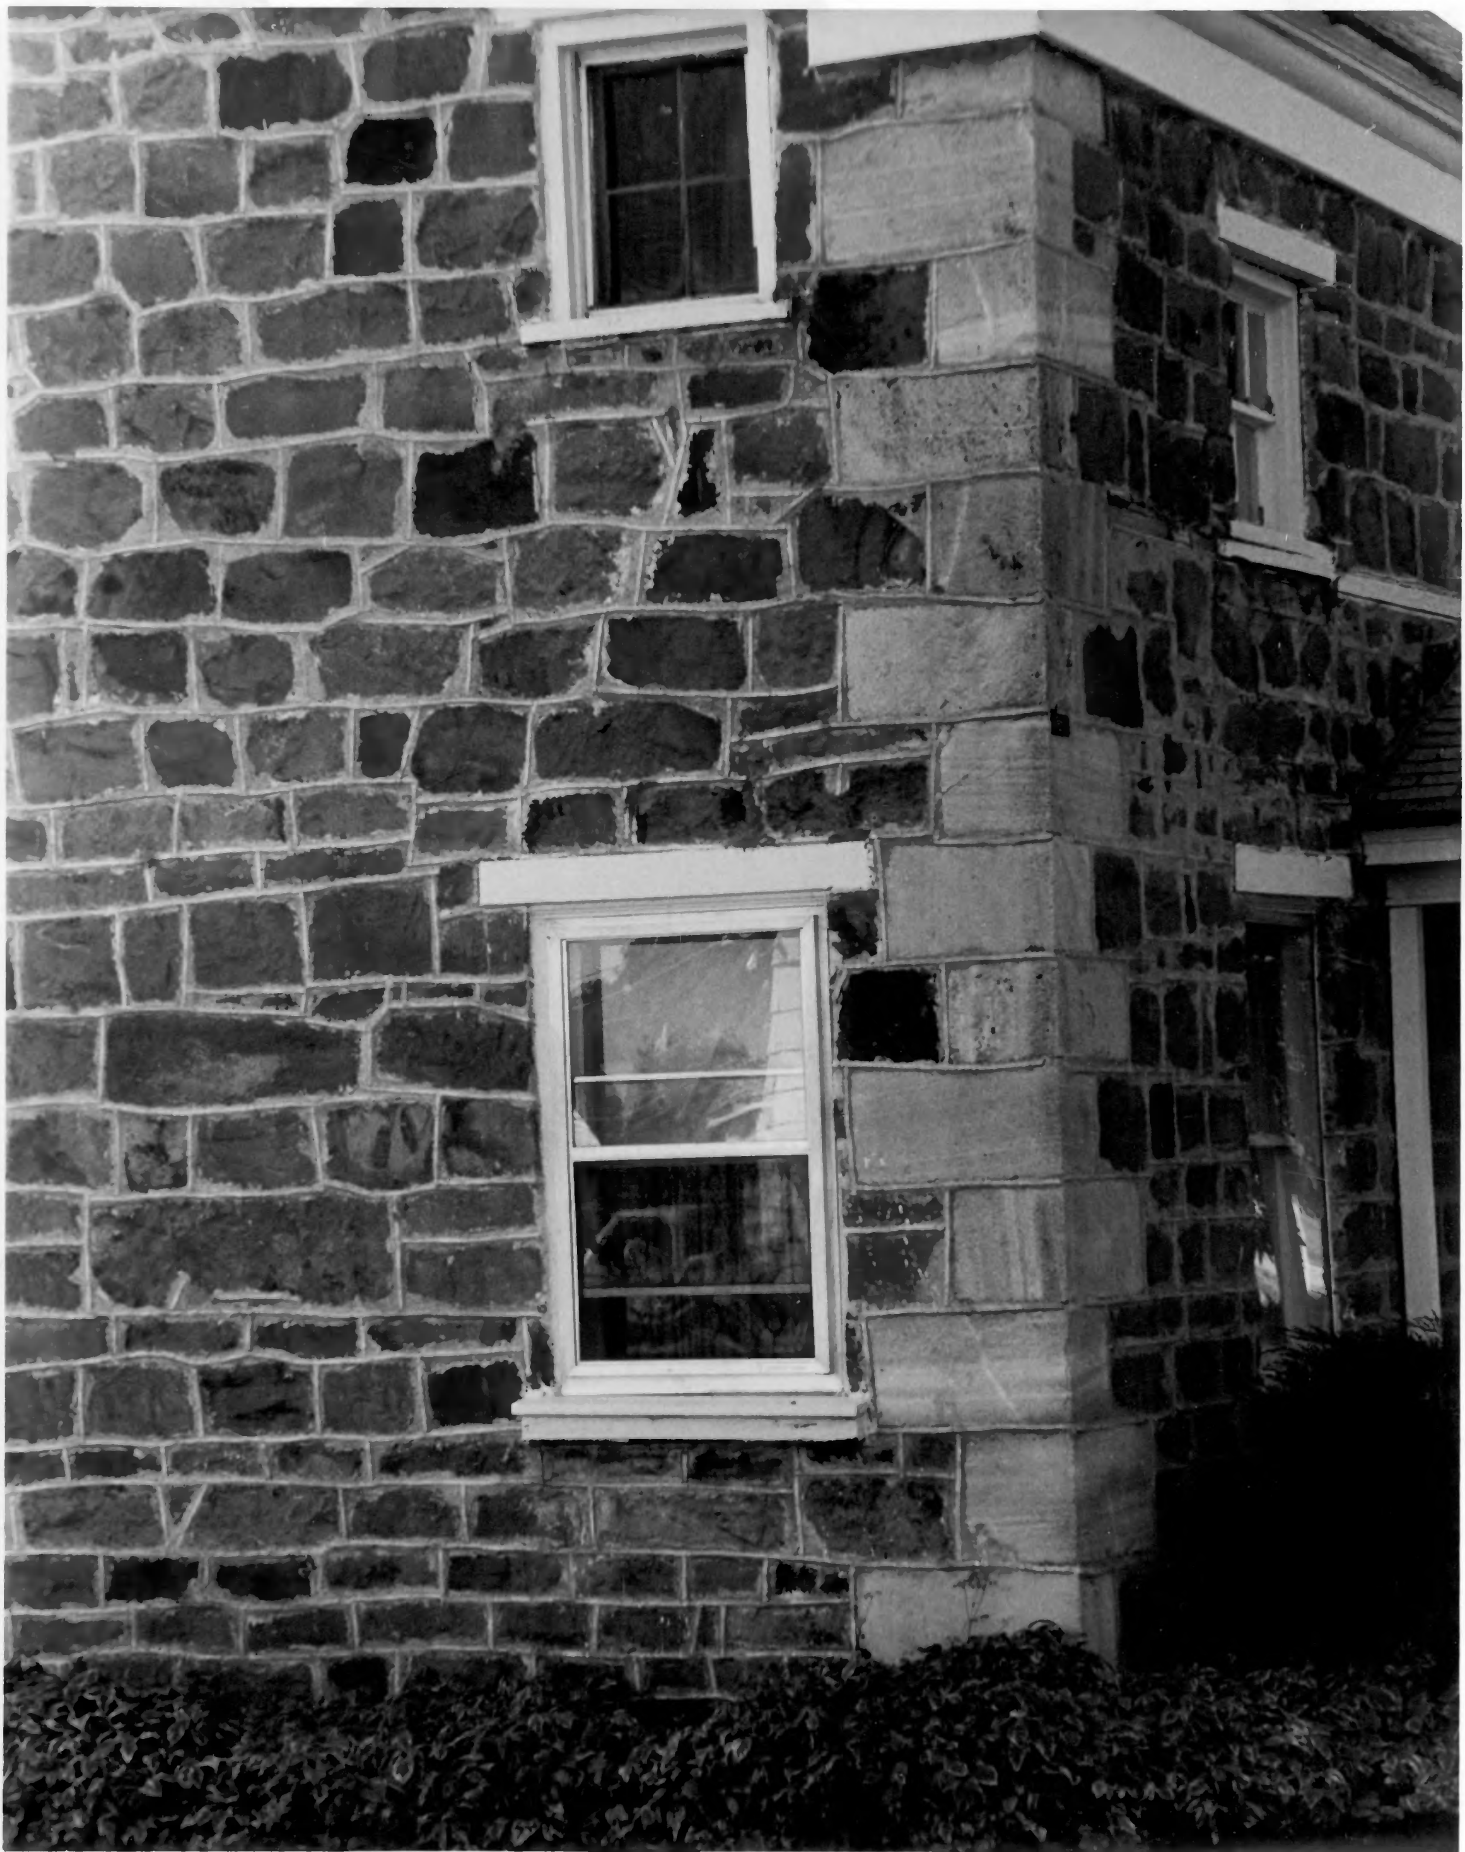

DEC 24 1980

Zial Riggs House

94 South 100 East

Wellsville, Cache County, Utah

West Facade

Photographer: John McCormick, Aug. 1980

Negative filed at Utah State Historical
Society

FEB 11 1982

Zial Riggs House
94 South 100 East

DEC 24 1980

Wellsville, Cache County, Utah
South and West Facades

Photographer: John McCormick, Aug. 1980
Negative filed at Utah State Historical
Society

FEB 11 1982

Zial Figgs House

94 south 100 East

Wellsville, Cache Countu, utah

North and west facades

Photographer: John McCormick, Aug 1980

Negative filed at Utah State Historical

Soceity

DEC 24 1980

FEB 11 1982