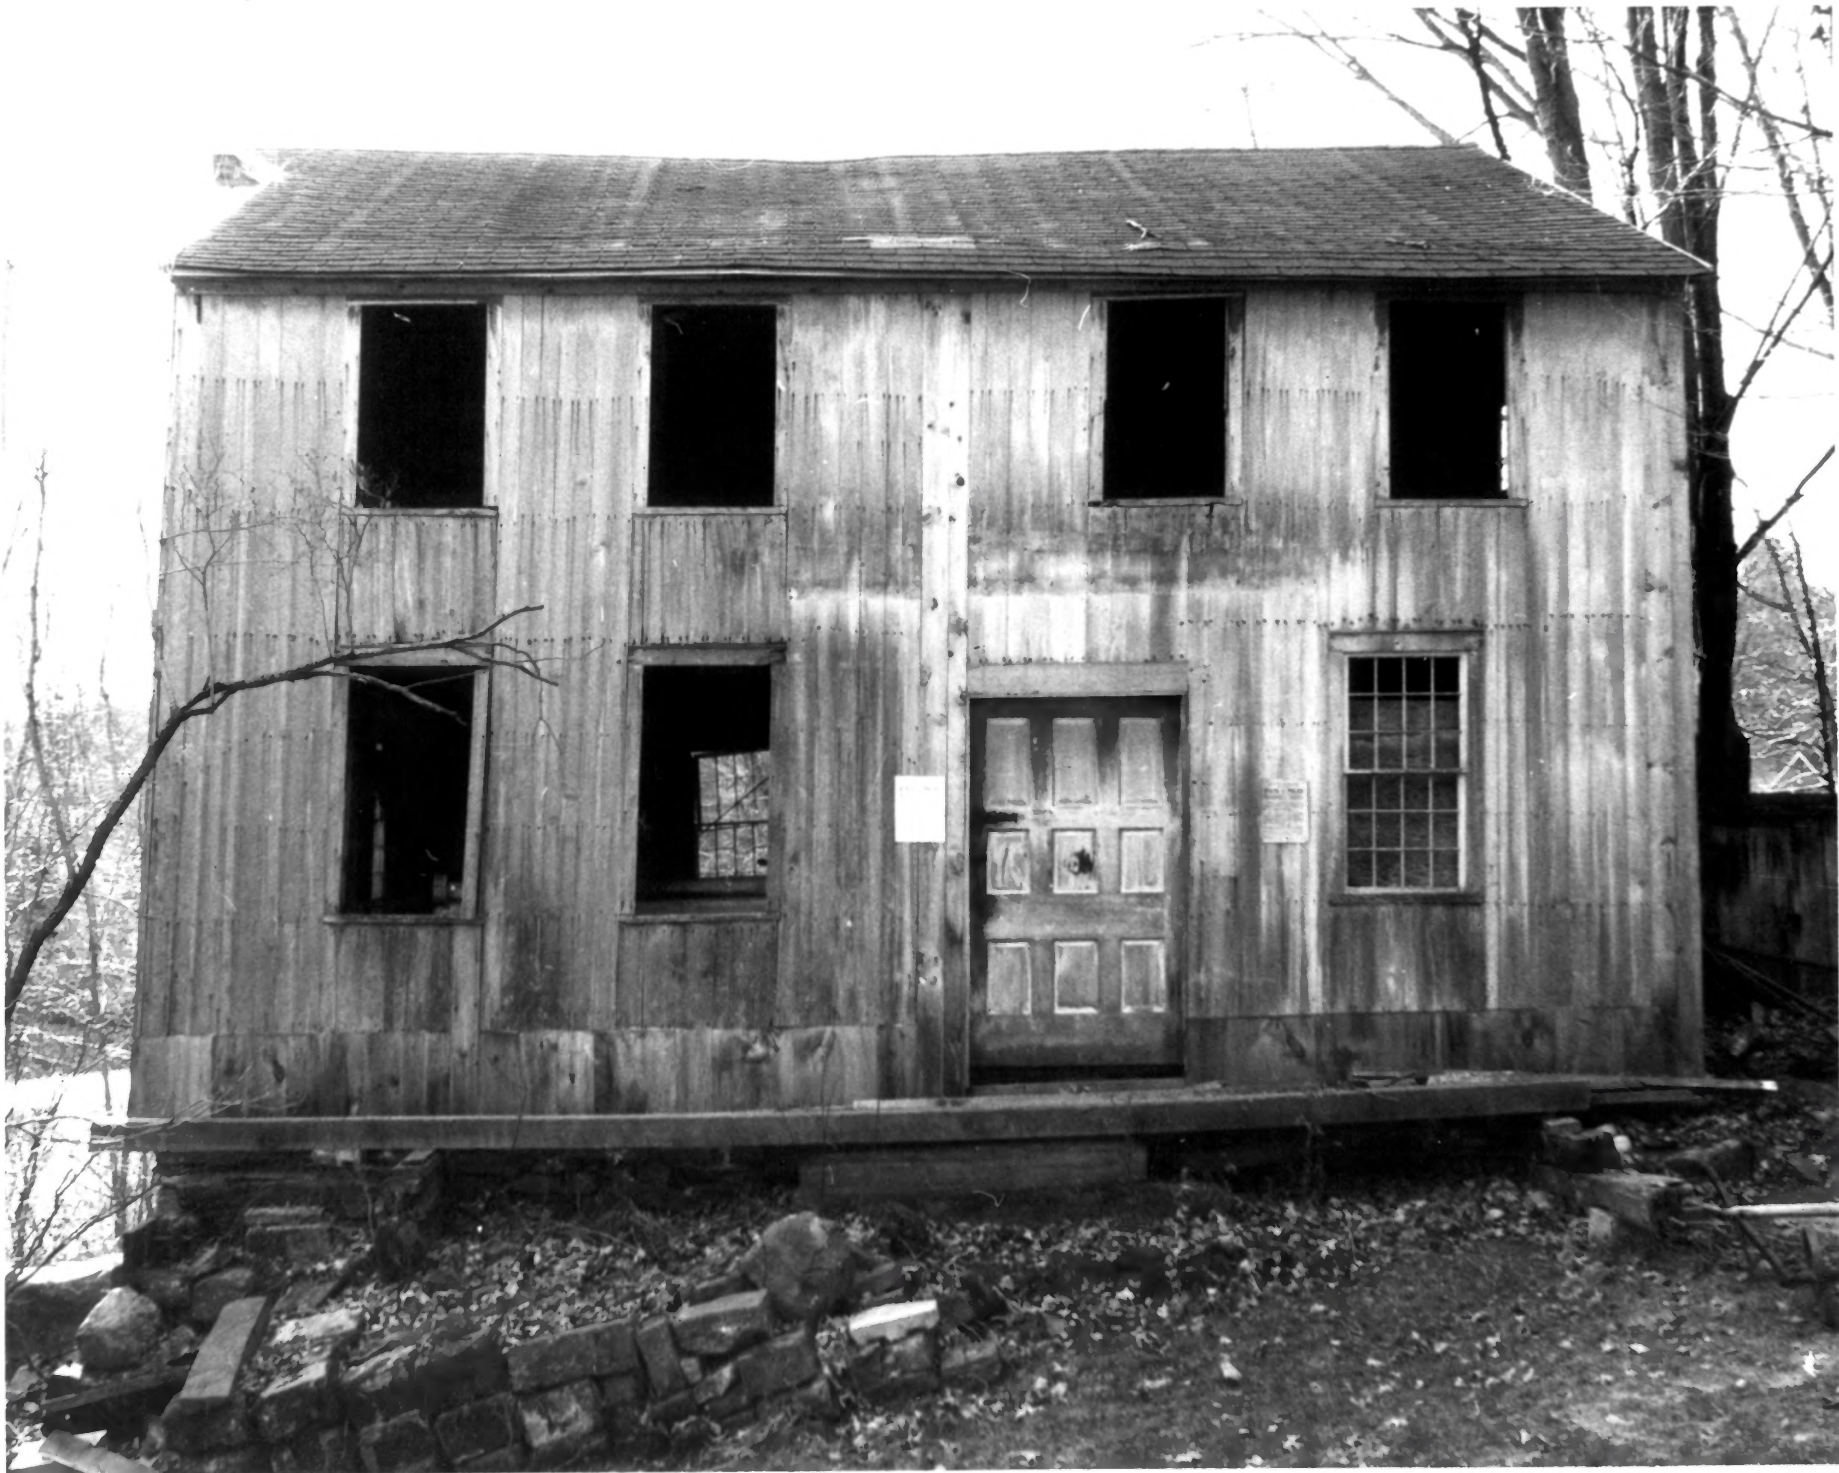

**PROPERTY OF THE NATIONAL REGISTER**

*Litchfield Co.*

GILLETTE'S GRIST MILL

JAN 5 1977

AUG 29 1977

New Hartford, CT

B. Clouette Photo, 11/75

Negative filed with Connecticut Historical Commission  
Hartford, CT

Facade facing stream, view northeast

1 of 7