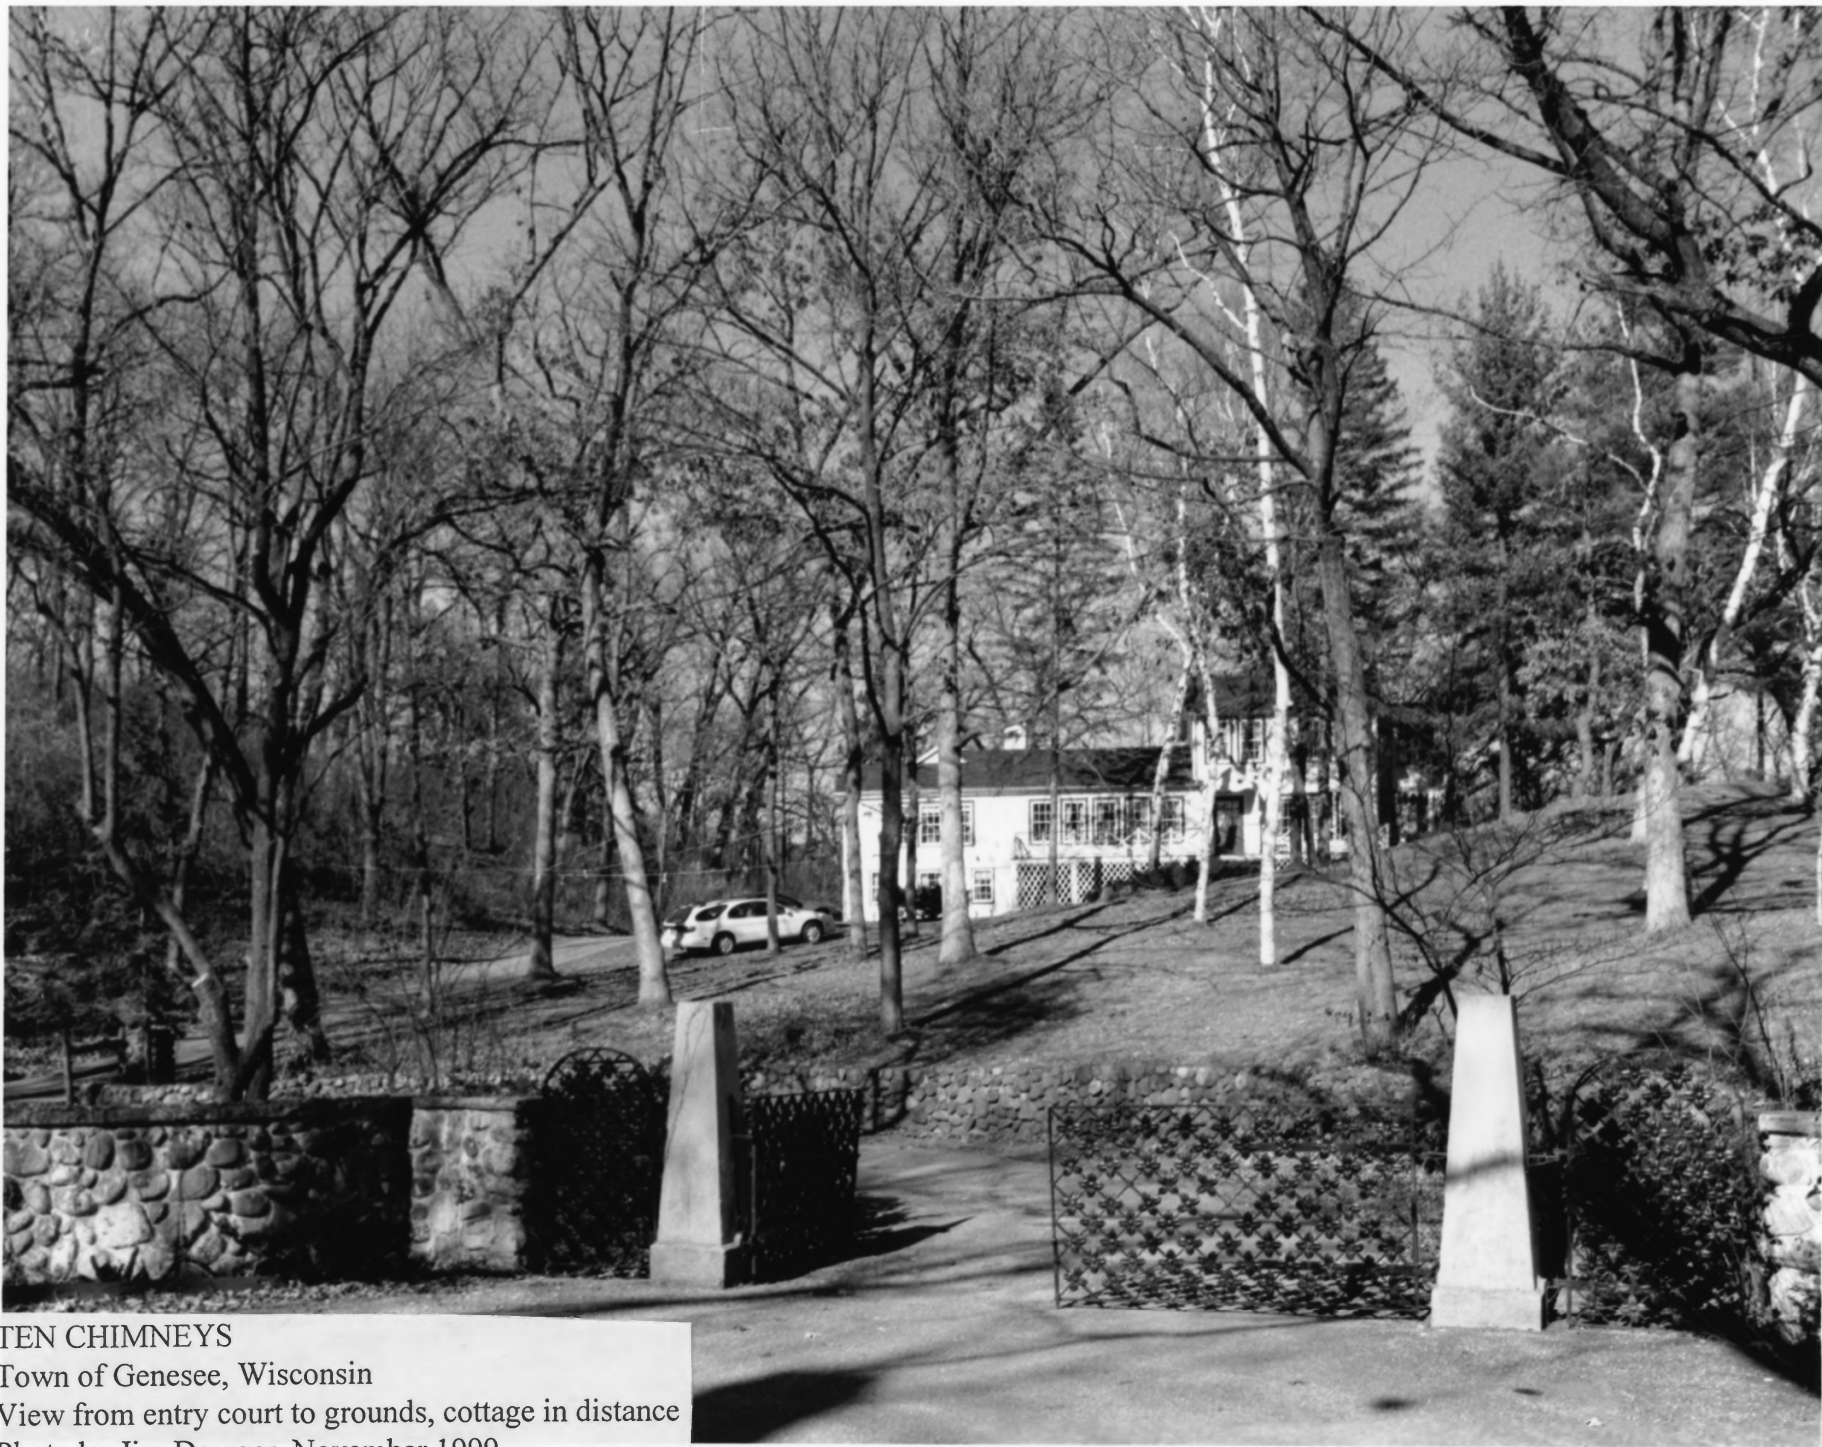

TEN CHIMNEYS

Town of Genesee, Wisconsin

Caretaker's House, south (main) facade

Photo by Traci Schnell, March 2002

TEN CHIMNEYS

Town of Genesee, Wisconsin

Main house (main block and garage/service wing), north and west facades

Photo by Jim Draeger, November 1999

TEN CHIMNEYS

Town of Genesee, Wisconsin

Main house, side view, west and south elevations

Photo by Jim Draeger, November 1999

TEN CHIMNEYS

Town of Genesee, Wisconsin

Main house, side view, east elevation

Photo by Jim Draeger, November 1999

TEN CHIMNEYS

Town of Genesee, Wisconsin

View from entry court to grounds, cottage in distance

Photo by Jim Draeger, November 1999

TEN CHIMNEYS
Town of Genesee, Wisconsin
Front (south) facade of cottage
Photo by Jim Draeger, November 1999