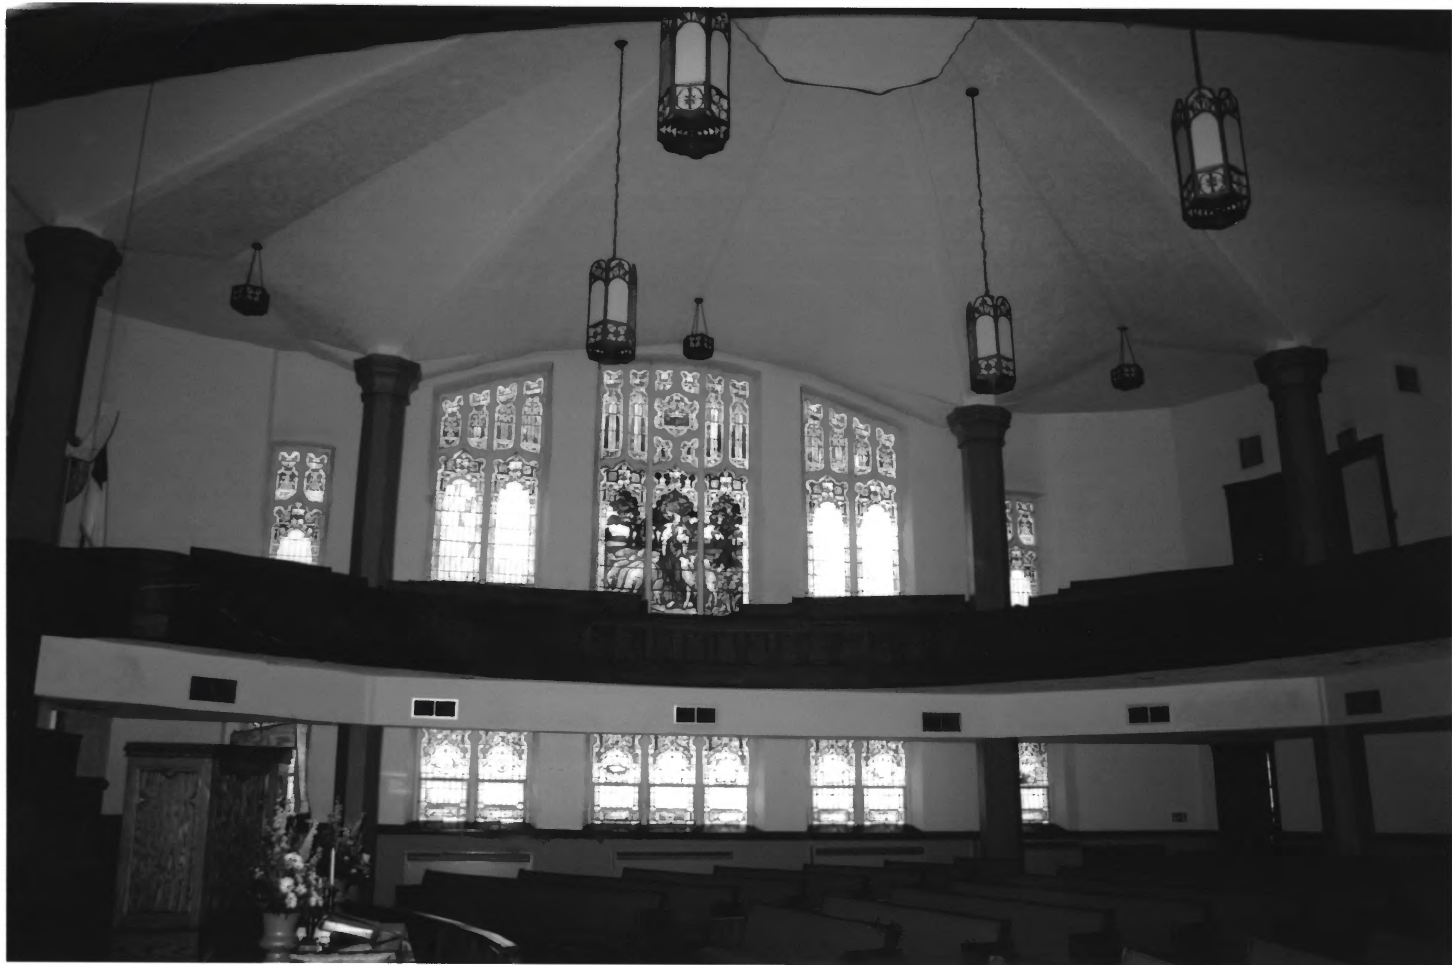

GRACE METHODIST EPISCOPAL CHURCH

Cowley Co., Kansas ⑤

GRACE METHODIST EPISCOPAL CHURCH

Cowley Co., KANSAS

GRACE METHODIST EPISCOPAL CHURCH

Cowley Co., KANSAS

⑦

GRACE METHODIST EPISCOPAL CHURCH