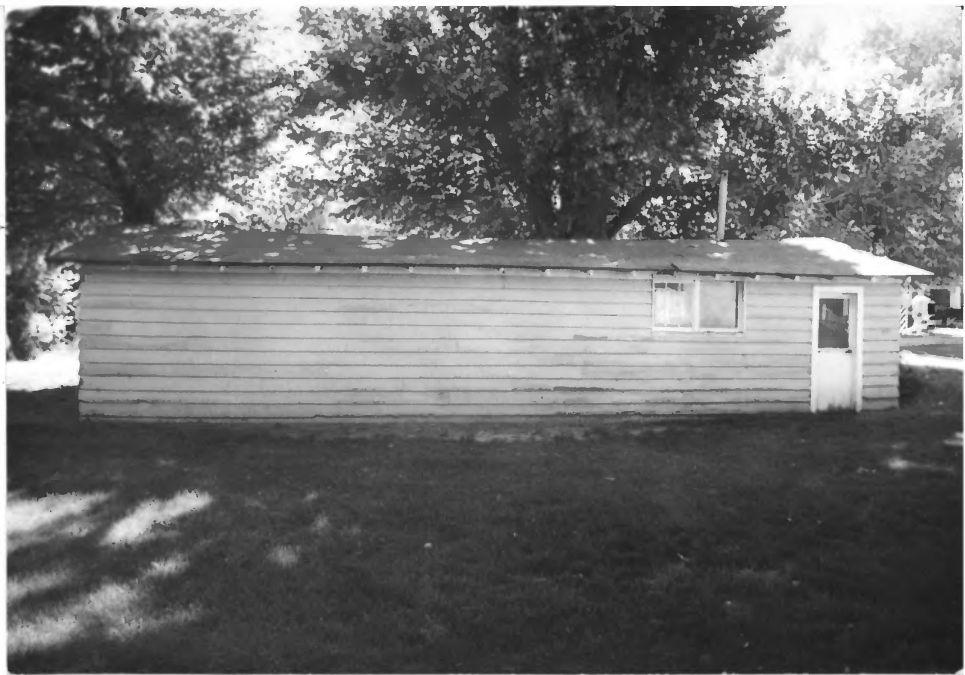

Mary McCormick

March 1992

Montana State Historic Preservation Office, Helena, Montana

East and South elevations of house: View to Northwest

Carlson Co

Tracy McCall House
Fromberg, Montana
Mary McCormick
March 1992

Carlson Co

Montana State Historic Preservation office, Helena, MT

North and West elevations of house: View to East - Southeast

McCall, Tracy, House garage

Carbon Co

110 N Montana Ave., Fromberg, Montana
Fromberg Multiple Properties Nomination

Photographer: Walter Nelson

Date of photo: September, 1988

Location of negative: SHPO, Helena, MT

East elevation

McCall, Tracy, House garage
110 N. Montana Ave Fromburg, MT Carlson

Fromburg Multiple Properties Nomination

Photographer: Walter Nelson

Date of photograph: September, 1988

Location of negative: SHPO, Helena, MT

North elevation