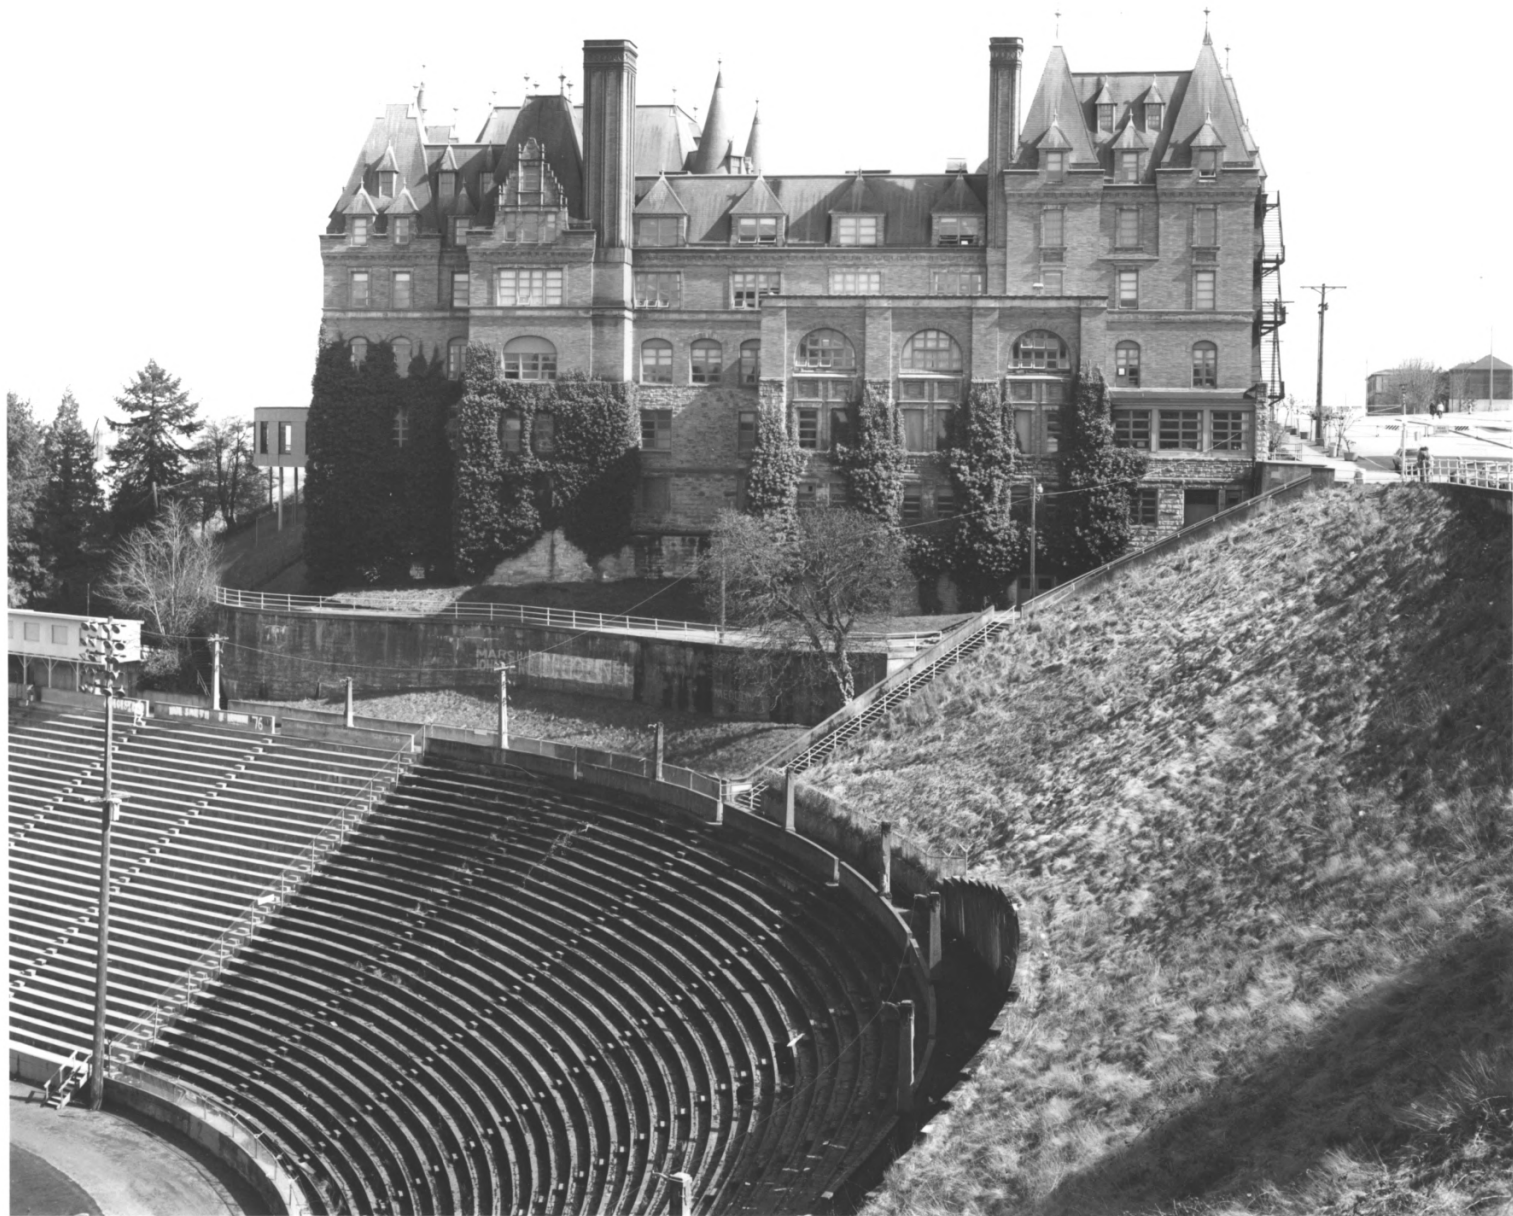

April 1976

Pence Co

Washington State Parks and Recreation Comm.

Stadium High School, formerly Tourist Hotel

(1893). 111 No. E Street

4 of 46

21

DOE MAY 26 1977