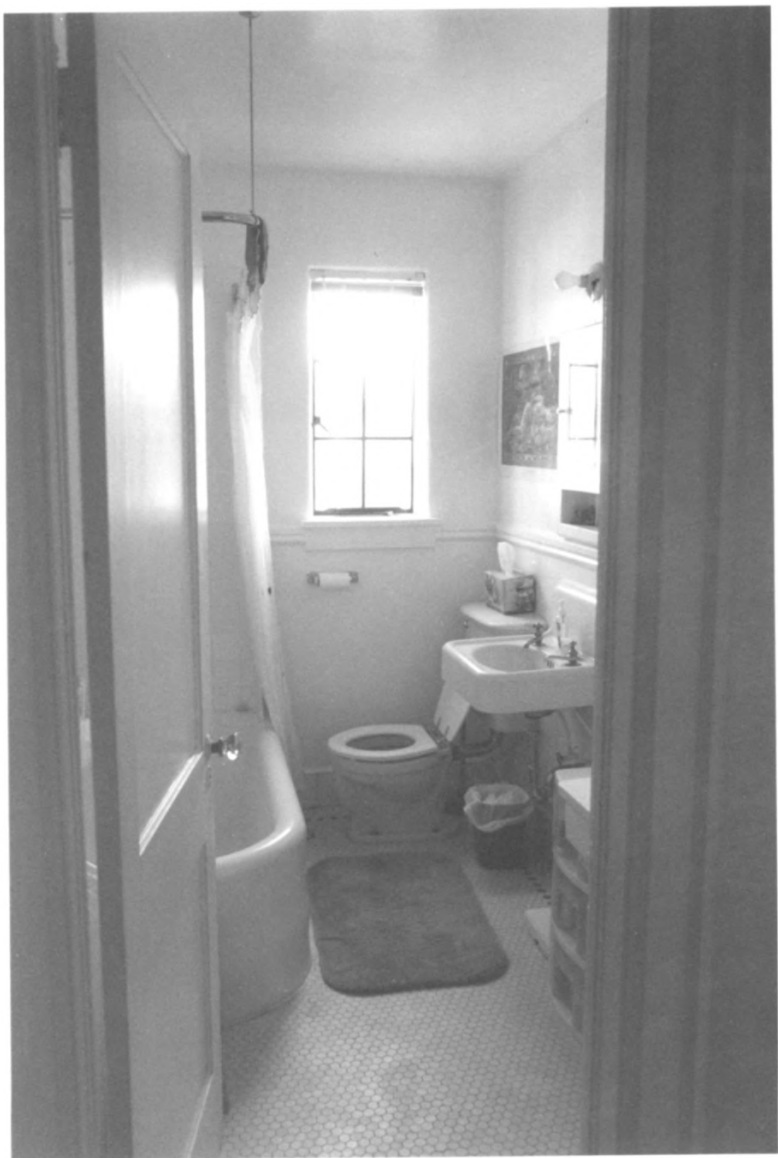

Bedroom closets - French doors  
enclose original Murphy bed alcove

CHG. 100NCP 23 +01 NNNNN-- 1649

Wilder Apartments

259 E. 13<sup>th</sup> Ave.

Eugene, Lane Co., Oregon

Bathroom

Wilder Apartments  
259 E. 13<sup>th</sup> Ave.