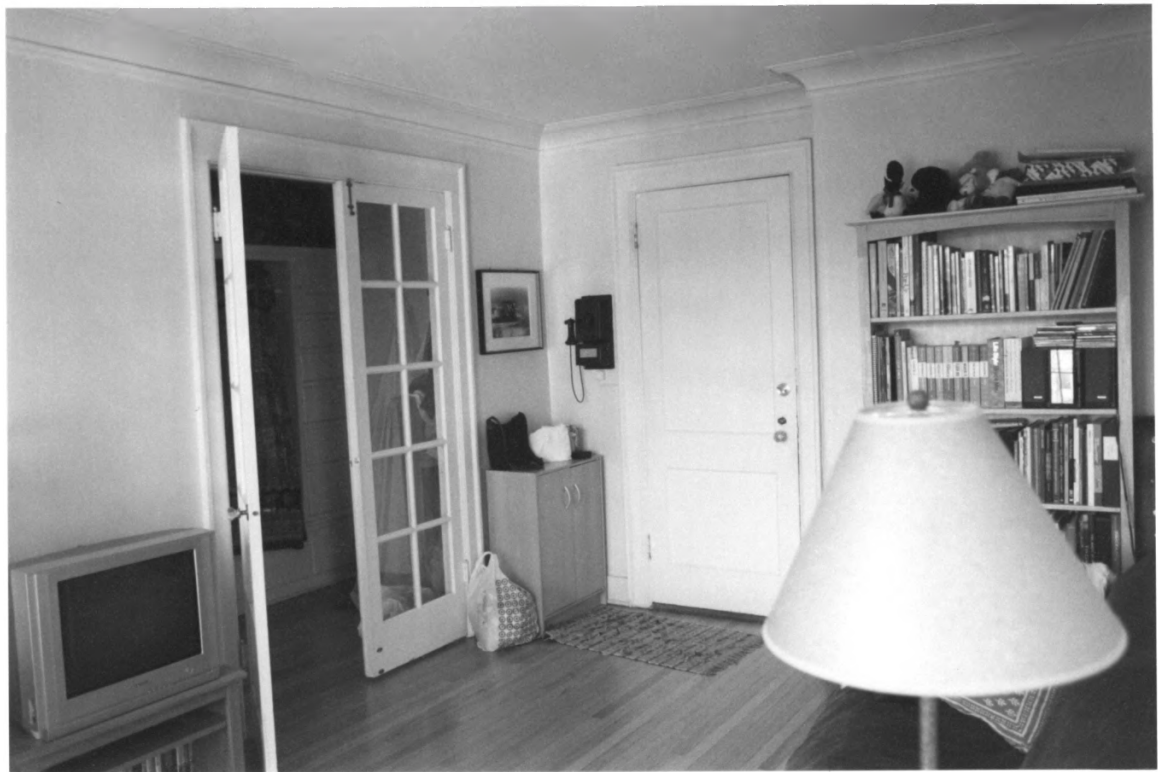

Wilder Apartments

259 E. 13<sup>th</sup> Ave.

Eugene, Lane Co, Oregon

Close-up of front entrance showing  
intercom, mailboxes & leaded  
stained glass windows

<No. 8>NCP 23 +01 NNNNN-- 1649

Wilder Apartments  
259 E. 13<sup>th</sup> Ave.  
Eugene, Lane Co, Oregon

Living room

CHG. 13>HCP 23 +00 NNNNN-- 1649

Wilder Apartments

259 E. 13<sup>th</sup> Ave.

Eugene, Lane Co, Oregon

living room; French doors into  
wardrobe room; intercom phone

<No. 16>NCP 23 +00 NNNNN-- 1649