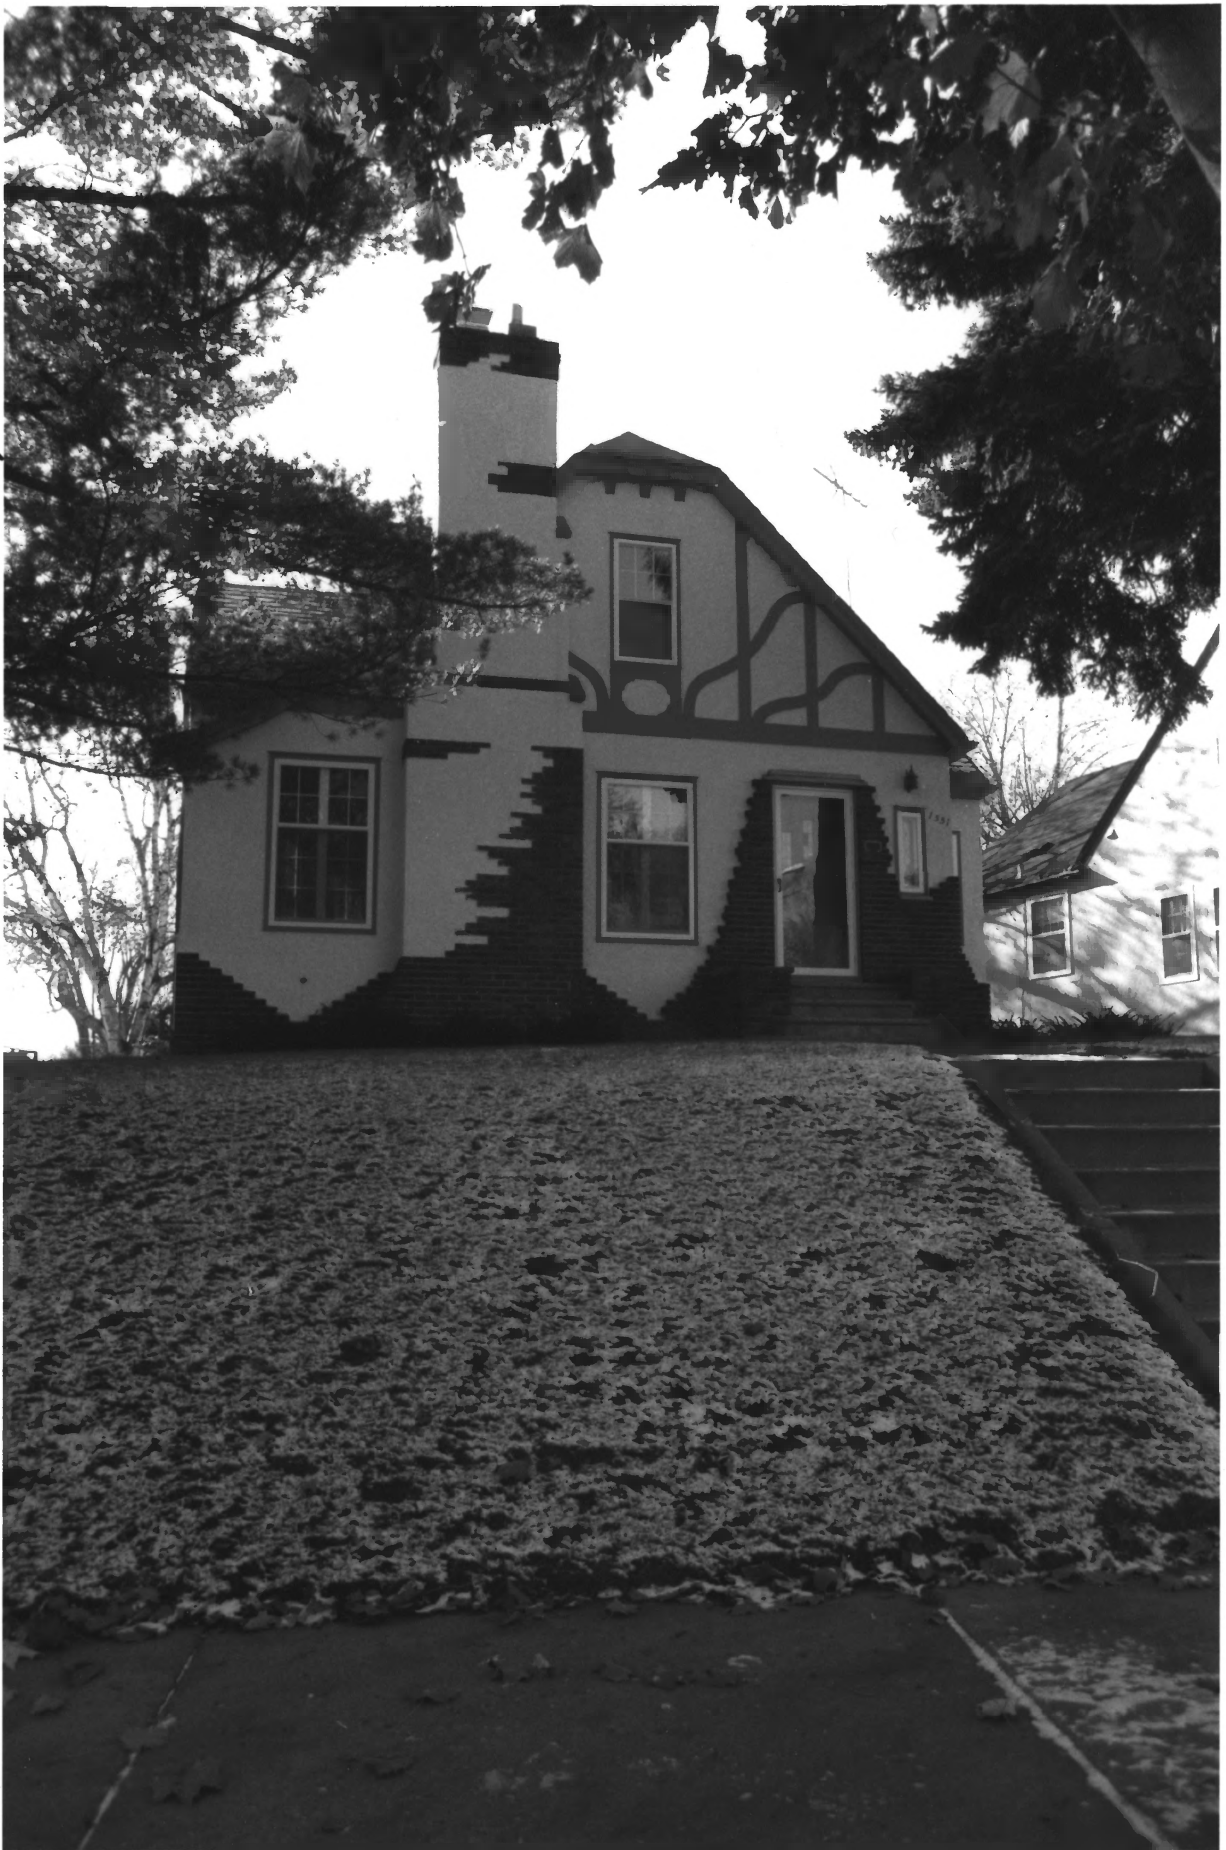

Photographer: Charlene Roise

Nov., 1997

MN Historical Society, 345 Kellogg Blvd. W., St. Paul, MN 55102-1906

Looking S-SW

Nokomis Knoll Residential Hist. Dist.
1551 E. 53rd. St, Minneapolis
Hennepin Co., MN
0132880-94