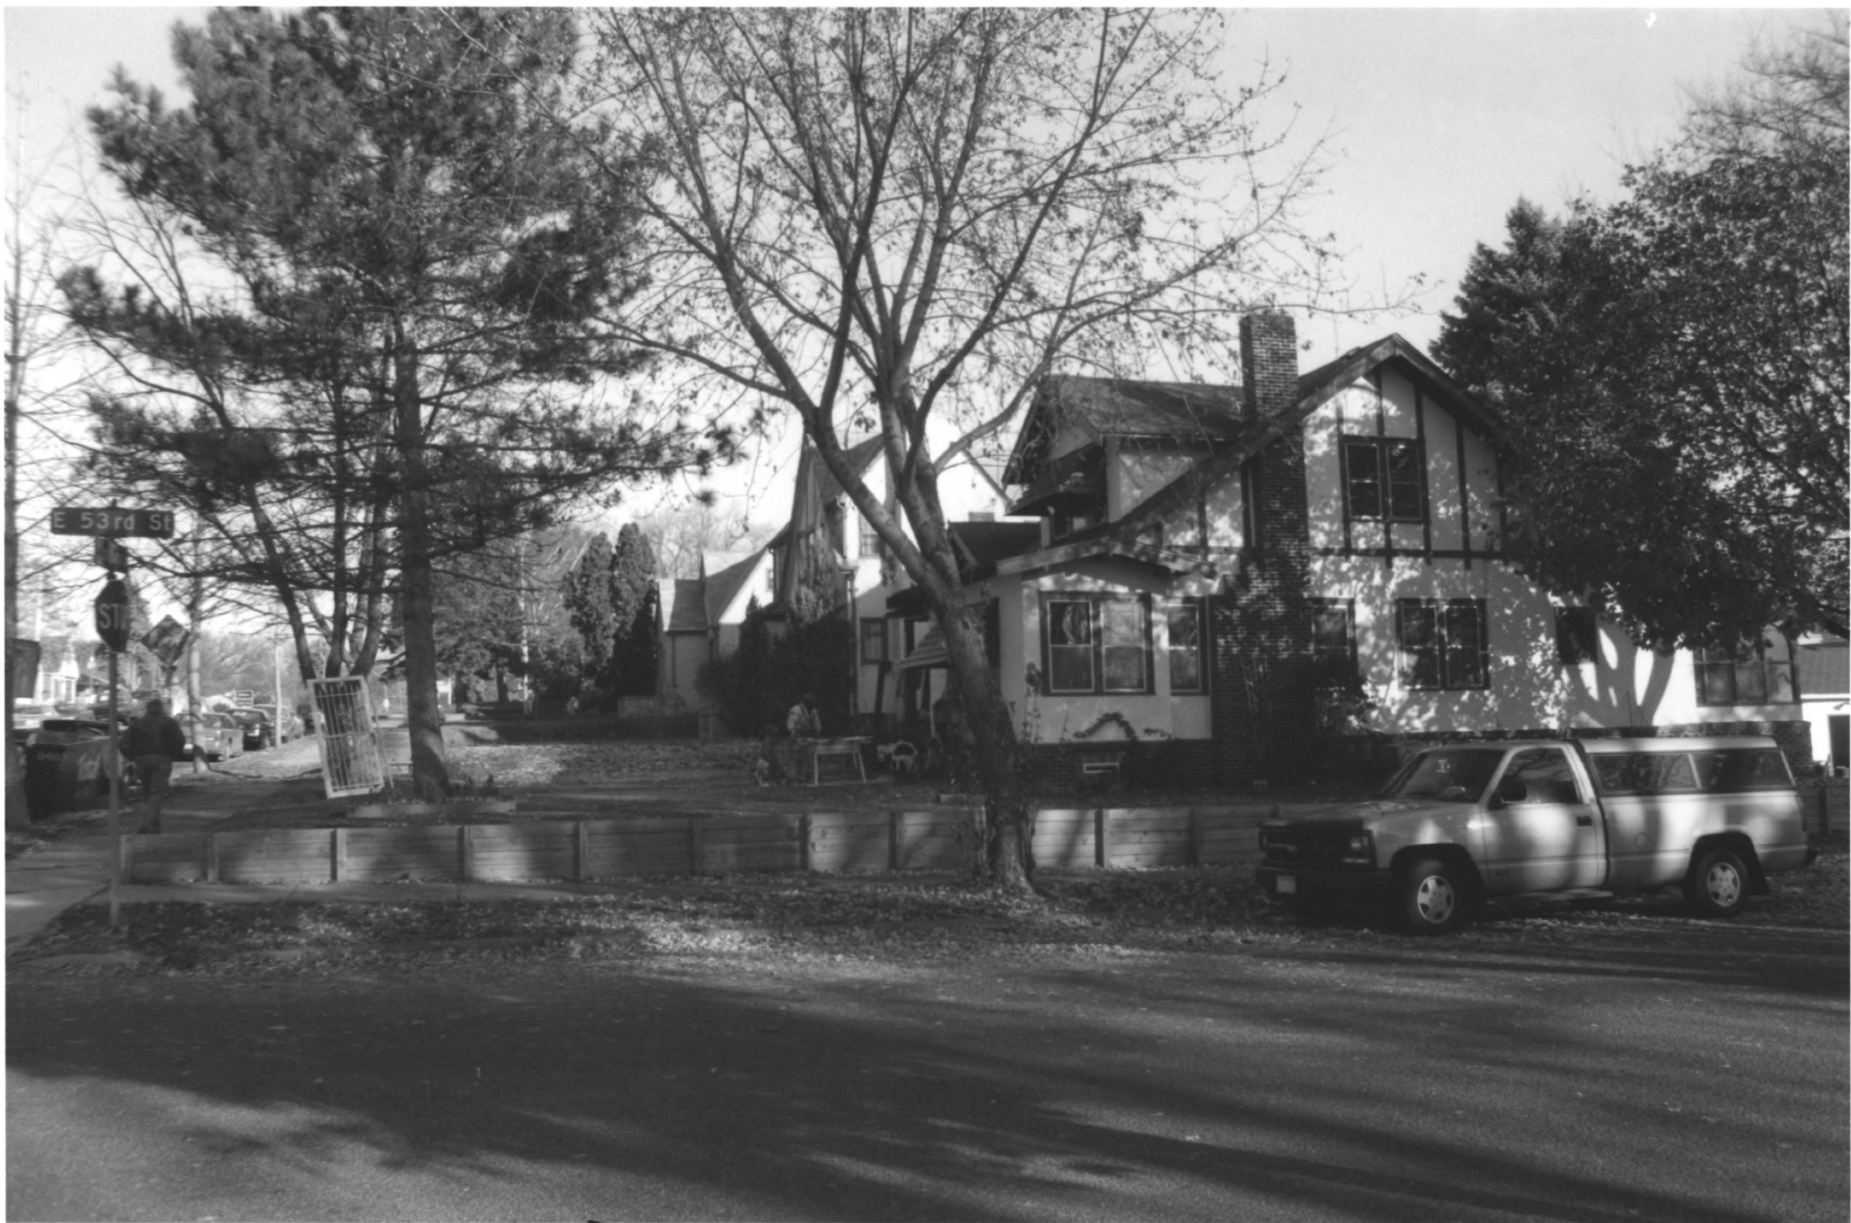

Nokomis Knoll Hist. Dist.
Streetscape: 5247 Bloomington Ave. S. in foreground, Minneapolis
Hennepin Co., MN
013281-19