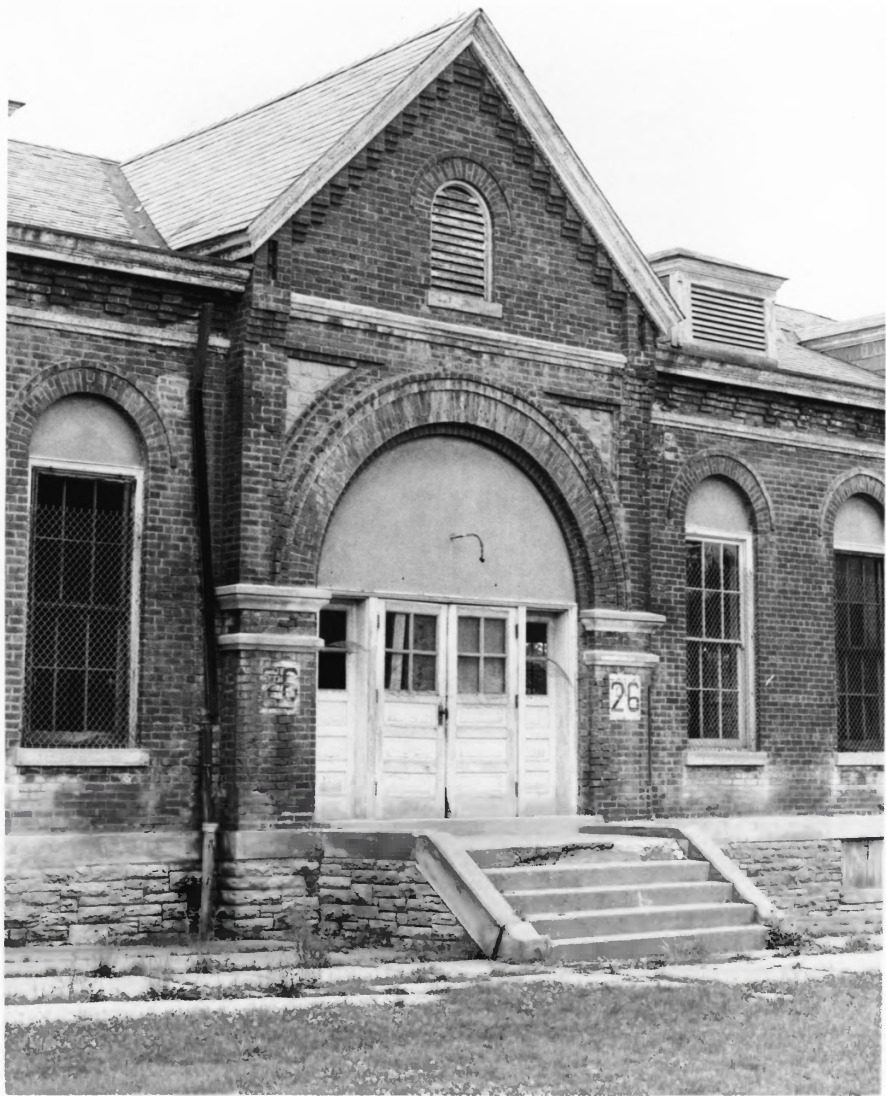

U.S. Army Fort Thomas Mess Hall
Fort Thomas, Campbell Co., Ky.
Kentucky Heritage Commission
Frankfort, Kentucky
Edward Chappell Summer 1979

MAR 13 1980

Photo 1

Facade taken from the south.

JAN 4 1980

U.S. Army Fort Thomas Mess Hall
Fort Thomas, Campbell Co., Ky.
Kentucky Heritage Commission
Frankfort, Kentucky
Edward Chappell Summer 1979

Photo 2. Pavilion taken from
the south.

MAR 13 1980

JAN 4 1980

U.S. Army Fort Thomas Mess Hall
Fort Thomas, Campbell Co., Ky.
Kentucky Heritage Commission
Frankfort, Kentucky
Edward Chappell Summer 1979

MAR 13 1980

Photo 3
Kitchen section taken from the
east.

JAN 4 1980

U.S. Army Fort Thomas Mess Hall
Fort Thomas, Campbell Co., Ky.
Kentucky Heritage Commission
Frankfort, Kentucky
Edward Chappell Summer 1979

MAR 13 1980