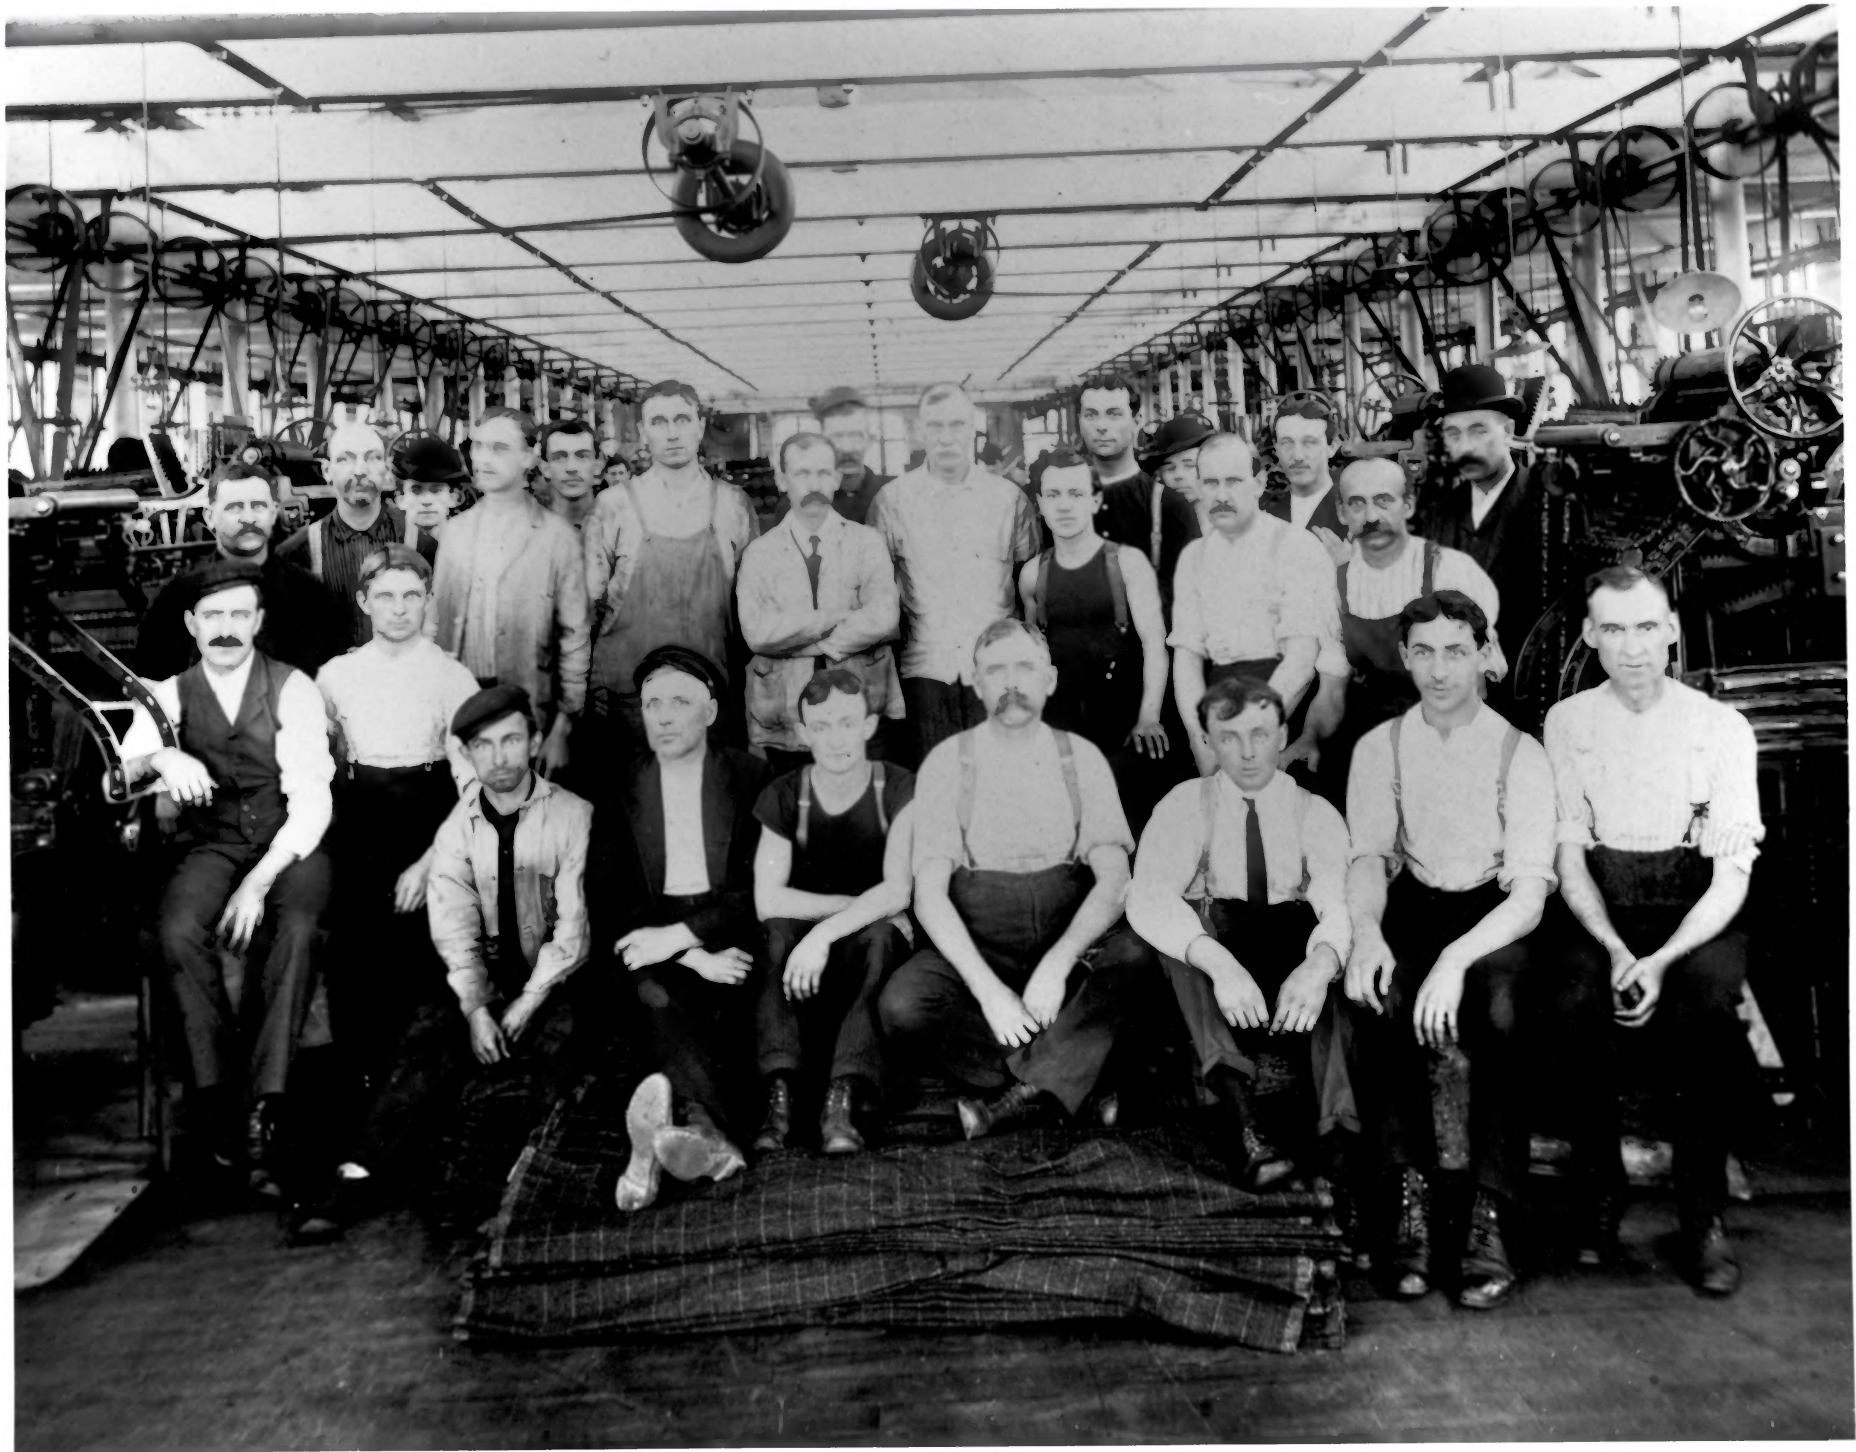

10

PLAINFIELD WOOLEN COMPANY MILL
Central Village (Plainfield), CT

Negative from QVCC Library,
Danielson, Connecticut

Interior, floor below monitor,
weave room workers and looms,

c.1910

11