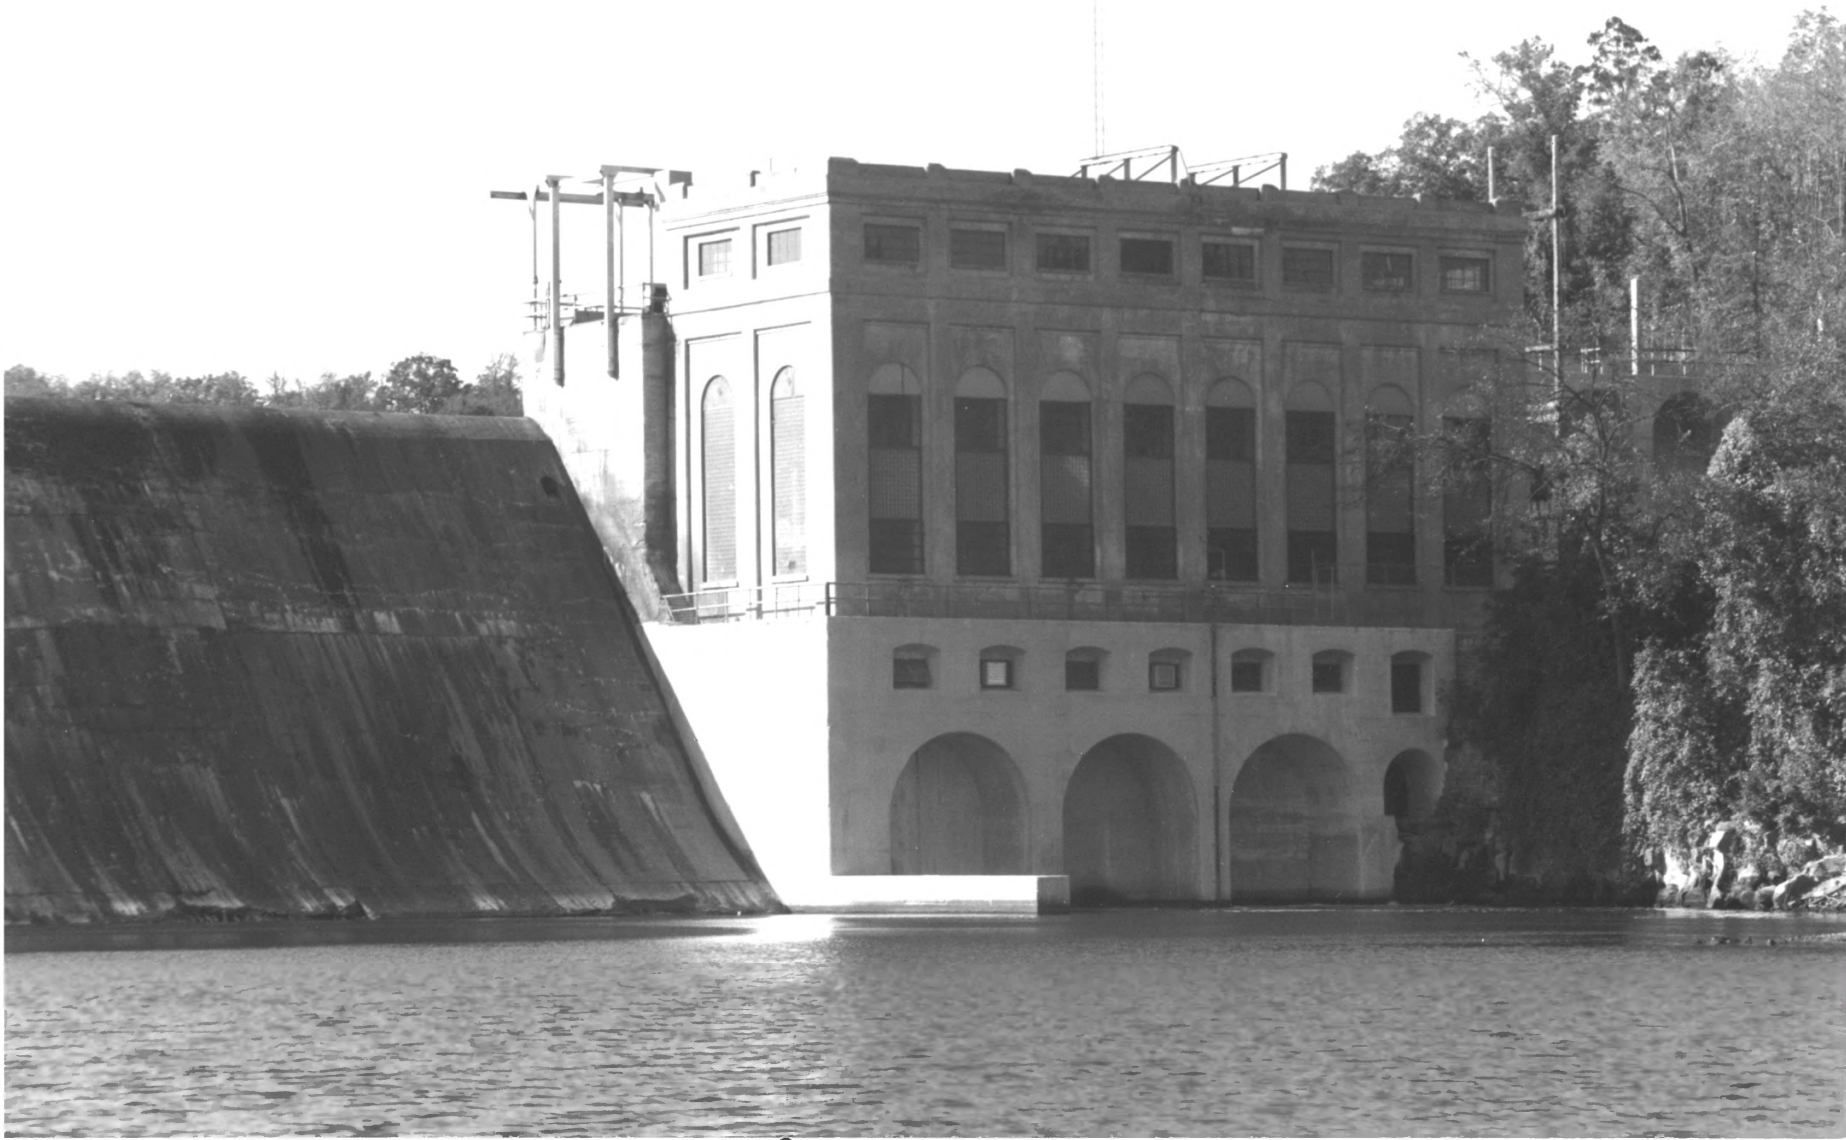

Lake Zumbro Hydroelectric Generating Plant
Mazeppa Twp., vicinity of Mazeppa, Wabasha Co., MN
010527-26