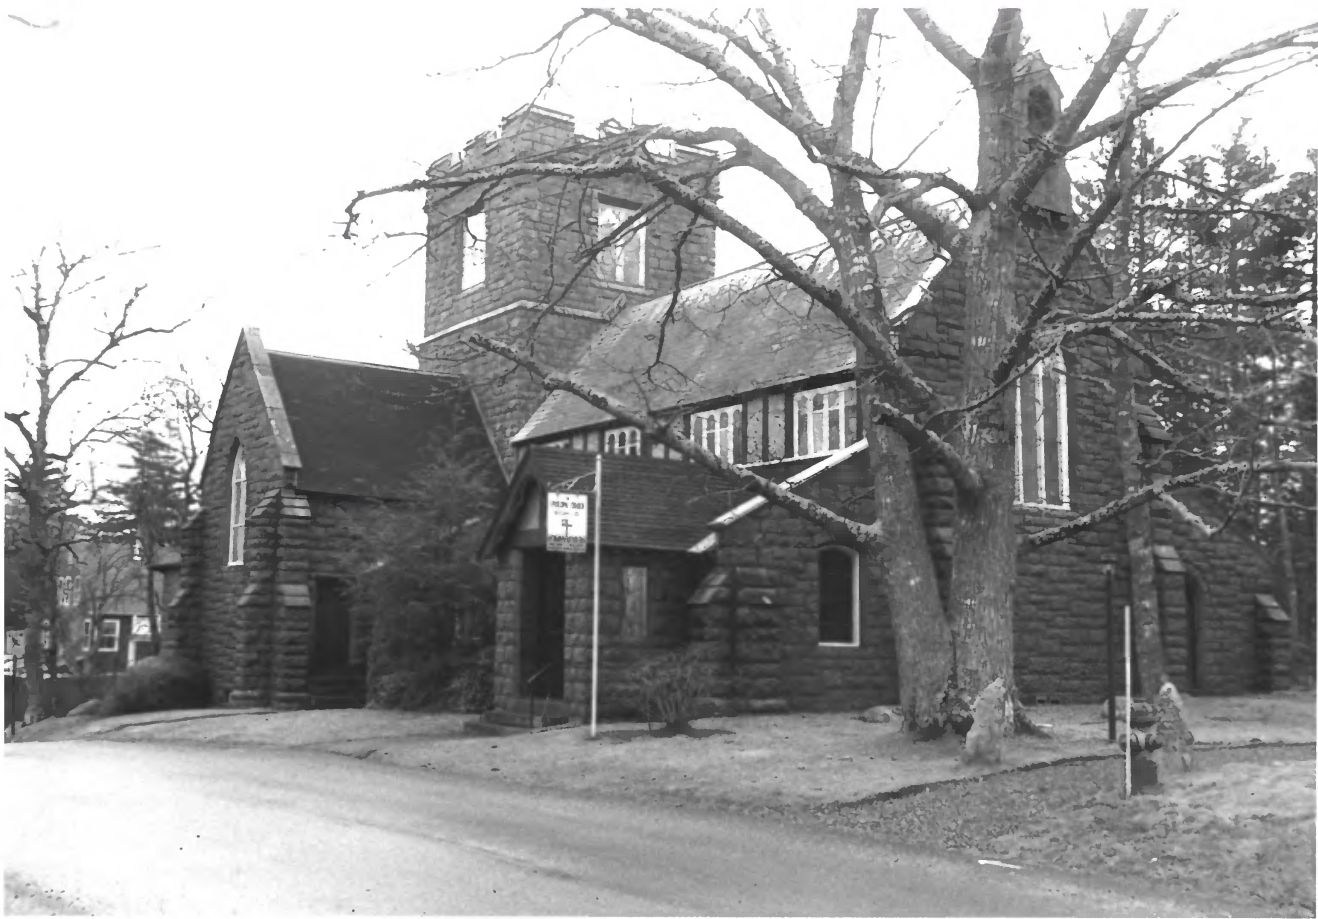

ST. MARY'S-BY-THE-SEA  
NORTHEAST HARBOR, HANCOCK  
CO., MAINE

KIRK F. MOHNEY

1/7/2000

MHPC

VIEW FROM NWJ

1 OF 3

ST. JOHN'S CHURCH  
1850  
SANTO DOMINGO

ST. MARY'S - BY-THE-SEA  
NORTHEAST HARBOR, HANCOCK  
CO., MAINE

KIRK F. MOHNEY

1/7/2000

MHPC

VIEW FROM SW

2 OF 3

ST. MARY'S - BY-THE-SEA  
NORTHEAST HARBOR, HANCOCK  
CO., MAINE

KIRK F. MOHNEY

1/7/2000