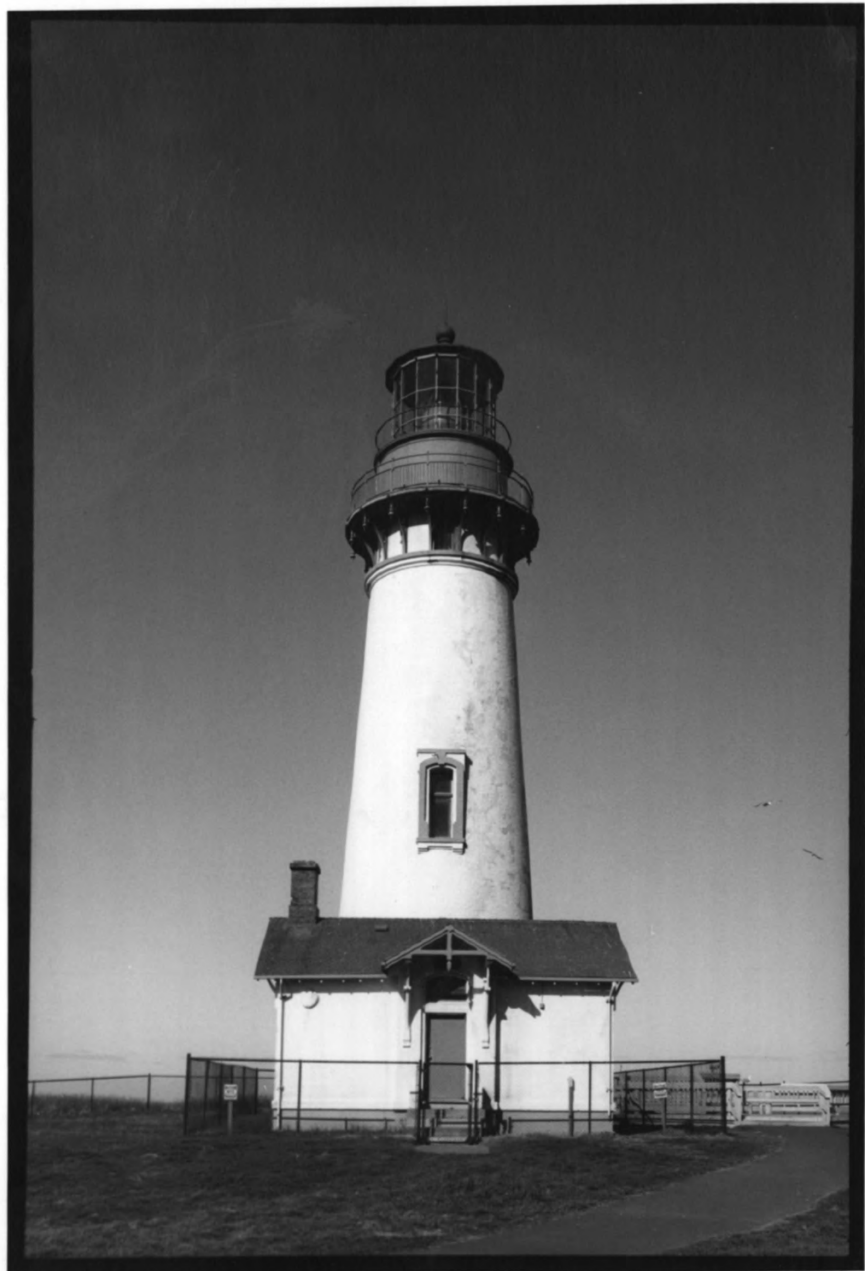

Yaquina Head Lighthouse

Agate Beach, Lincoln Co., OR

Donovan + Assoc. / Sally Donovan

4/1991

8-16

Donovan + Assoc., 1615 Taylor St., Hood River, OR 97031

Vista is Station Buildings - Looking Northwest

3 of 12

Yaquina Head Lighthouse

Agate Beach, Lincoln Co., OR

Donovan & Assoc. / Sally Donovan

4/1991

Donovan & Assoc., 1615 Taylor St., Hood River, OR 97031

Tower & Workroom / East Elevation

4 of 12

Yaquina Head Lighthouse

Agate Beach, Lincoln Co., OR

Donovan + Assoc. / Sally Donovan

4/1991

8-9

Donovan + Assoc., 11615 Taylor St., Hood River, OR 97031

Tower & Workroom: Looking Northwest

5 of 12

Capequina Head Lighthouse

Agate Beach, Lincoln Co., OR

Donovan & Assoc. / Sally Donovan

4/1991

Donovan + Assoc., 1615 Taylor St., Hood River, OR 97031

Tower looking Northeast

Yaquina Head Lighthouse

Agate Beach, Lincoln Co., OR

Donovan & Assoc. / Sally Donovan