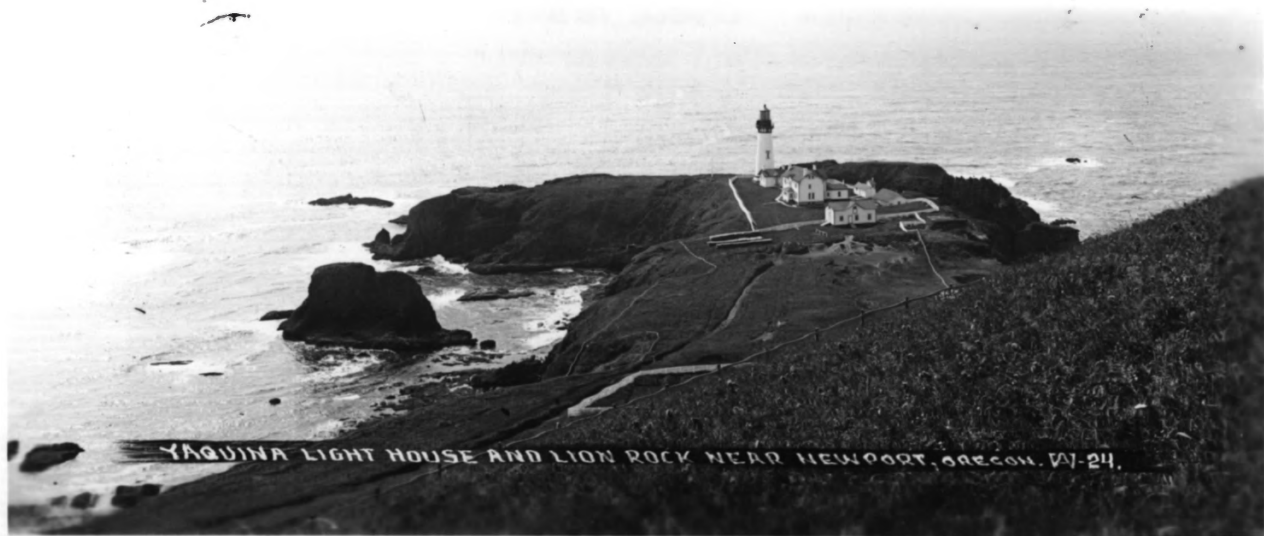

OREGON HISTORICAL SOCIETY

NEGATIVE NUMBER Orhi 86496

credited to the individual photographer or artist, if named herewith. No fee is charged for any reproduction or display.

Agate Beach, Lincoln Co., OR

~~Photographer, Unknown~~

ca. 1900

Oregon Historical Society, Portland, OR  
Looking Northwest / Keeper's Duplex / Tower

1 of 12 *ht*

#654-C

YAQUINA LIGHT HOUSE AND LION ROCK NEAR NEWPORT, OREGON. WJ-24.

Yaquina Head Lighthouse

Agate Beach, Lincoln Co., OR