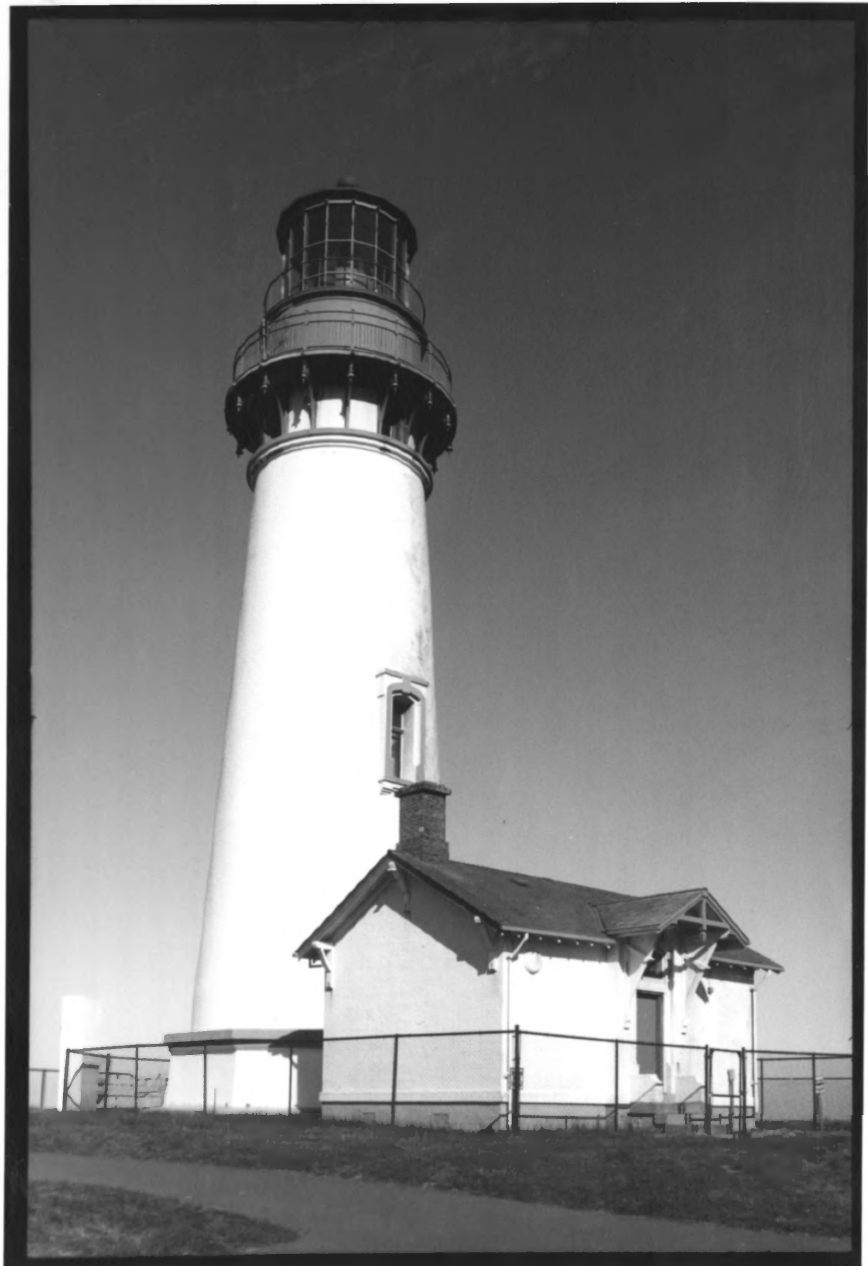

Yaquina Head Lighthouse

Agate Beach, Lincoln Co., OR

Donovan + Assoc. / Sally Donovan

4/1991

8-16

Donovan + Assoc., 1615 Taylor St., Hood River, OR 97031

Vista is Station Buildings - Looking Northwest

3 of 12

Yaquina Head Lighthouse

Agate Beach, Lincoln Co., OR

Donovan & Assoc. / Sally Donovan

4/1991

Donovan & Assoc., 1615 Taylor St., Hood River, OR 97031

Tower & Workroom / East Elevation

4 of 12

Yaquina Head Lighthouse

Agate Beach, Lincoln Co., OR

Donovan + Assoc. / Sally Donovan

4/1991

8-9

Donovan + Assoc., 11615 Taylor St., Hood River, OR 97031

Tower & Workroom: Looking Northwest

5 of 12

Capequina Head Lighthouse

Agate Beach, Lincoln Co., OR

Donovan & Assoc. / Sally Donovan

4/1991

Donovan + Assoc., 1615 Taylor St., Hood River, OR 97031

Tower looking Northeast

Yaquina Head Lighthouse

Agate Beach, Lincoln Co., OR

Donovan & Assoc. / Sally Donovan