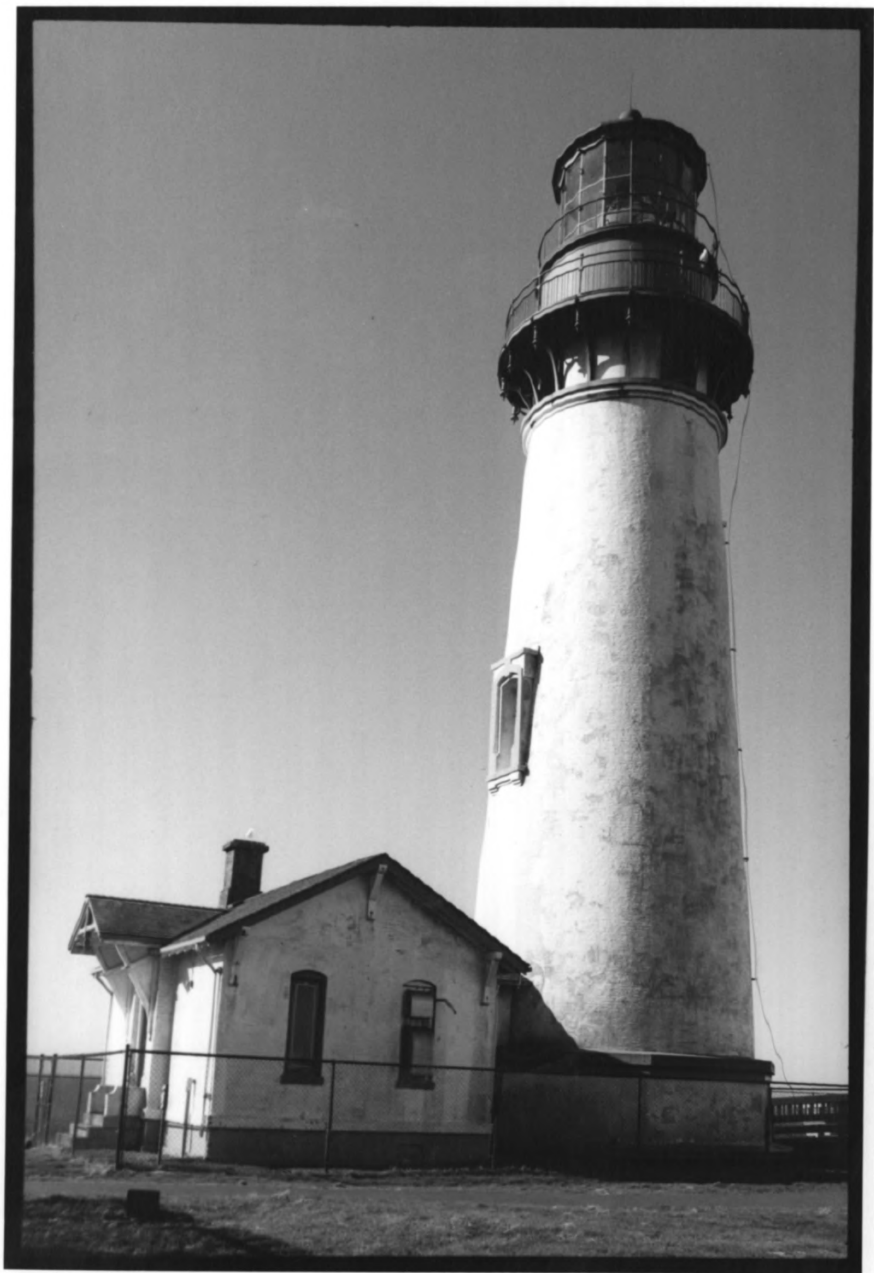

Agate Beach, Lincoln Co., OR

Donovan + Assoc. / Sally Donovan

4/1991

8-9

Donovan + Assoc., 11615 Taylor St., Hood River, OR 97031

Tower & Workroom: Looking Northwest

5 of 12

Capequina Head Lighthouse

Agate Beach, Lincoln Co., OR

Donovan & Assoc. / Sally Donovan

4/1991

Donovan + Assoc., 1615 Taylor St., Hood River, OR 97031

Tower looking Northeast

Yaquina Head Lighthouse

Agate Beach, Lincoln Co., OR

Donovan & Assoc. / Sally Donovan

4/1991

Donovan & Assoc., 1615 Taylor St., Hood River, OR 97031

Tower and Workroom / North Elevation

Yaquina Head Lighthouse

Agate Beach, Lincoln Co., OR

Donovan + Assoc. / Sally Donovan

4/1991

J-C