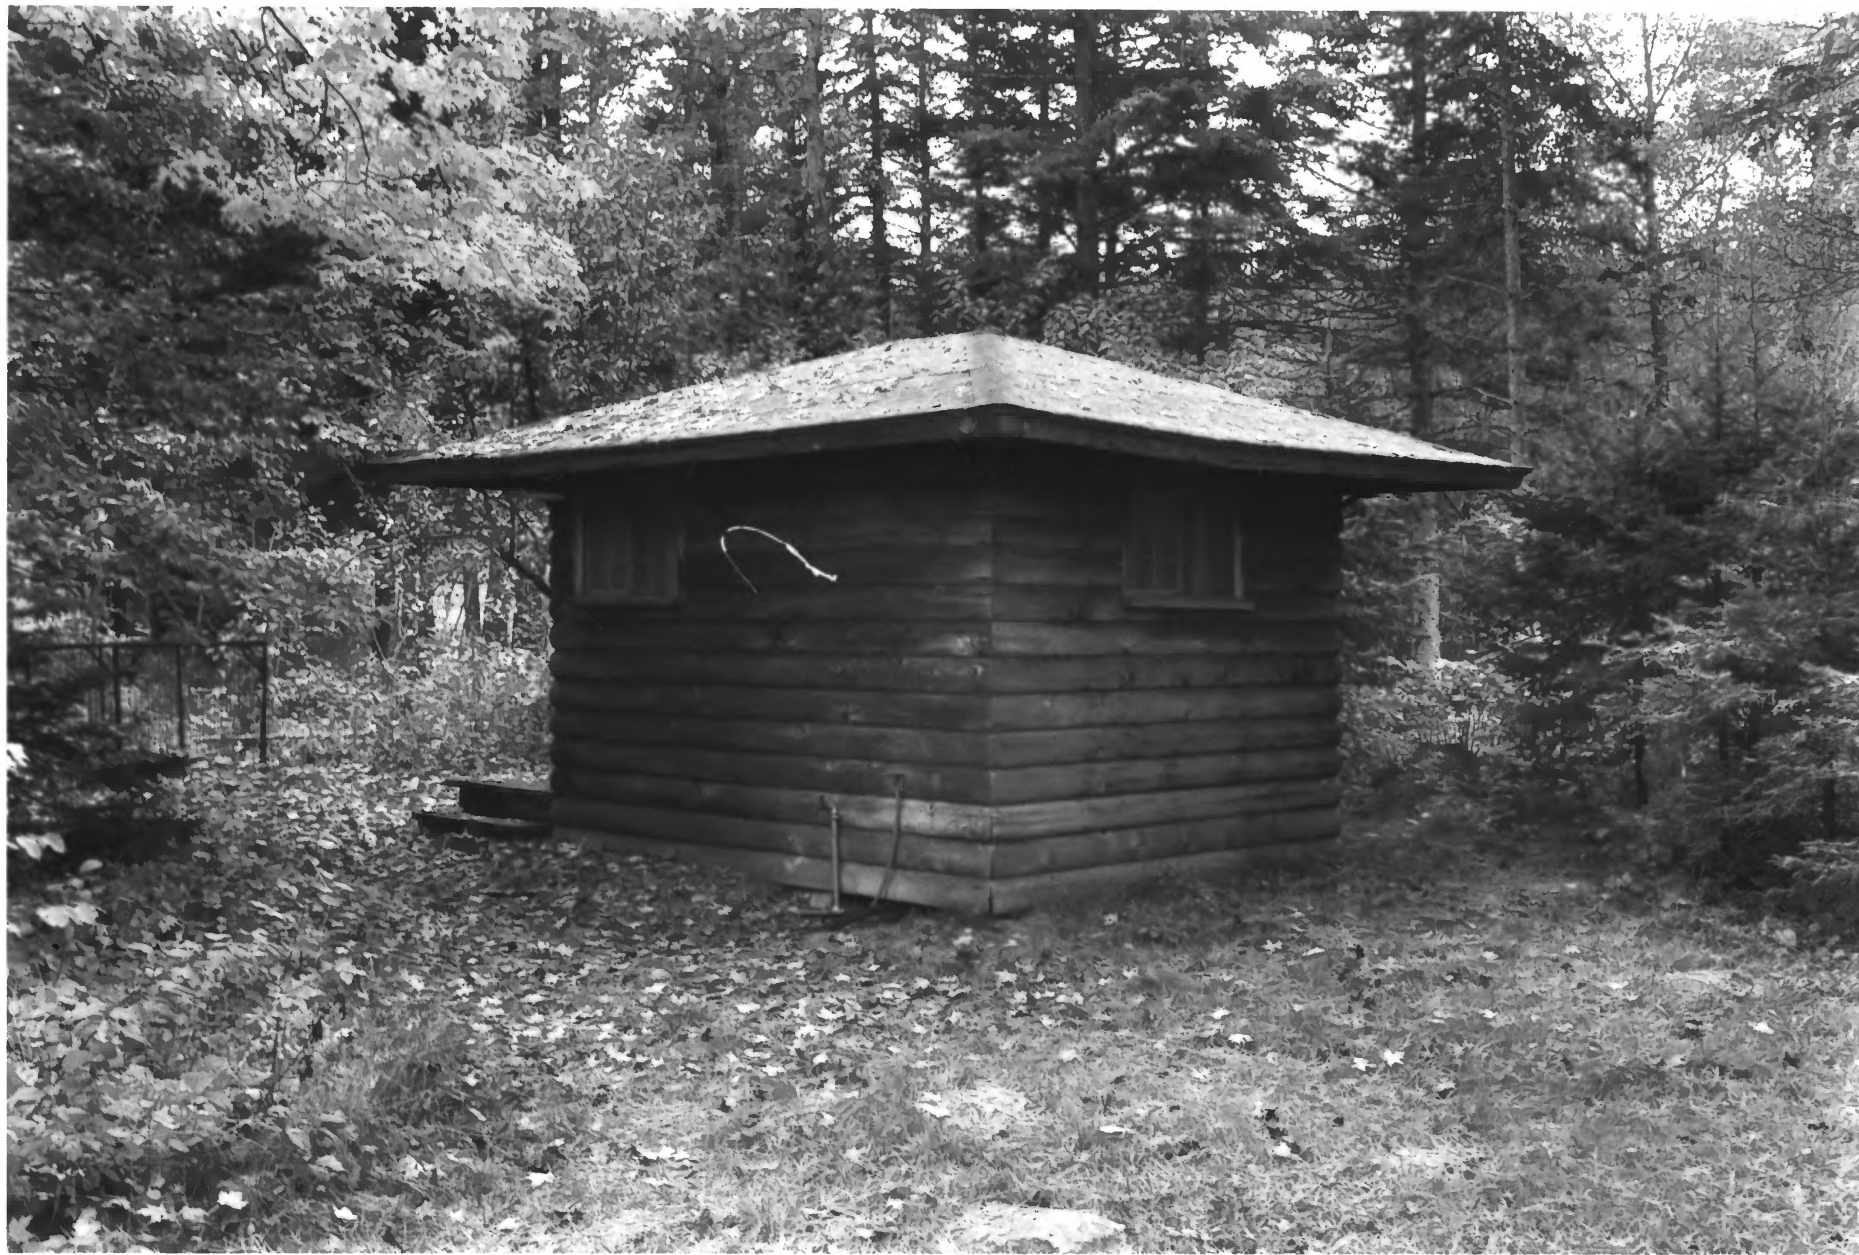

Bath House, Tettegouche Camp Historic District
(02391, # 1 - photo #)
Vicinity of Silver Bay, Lake Co., MN