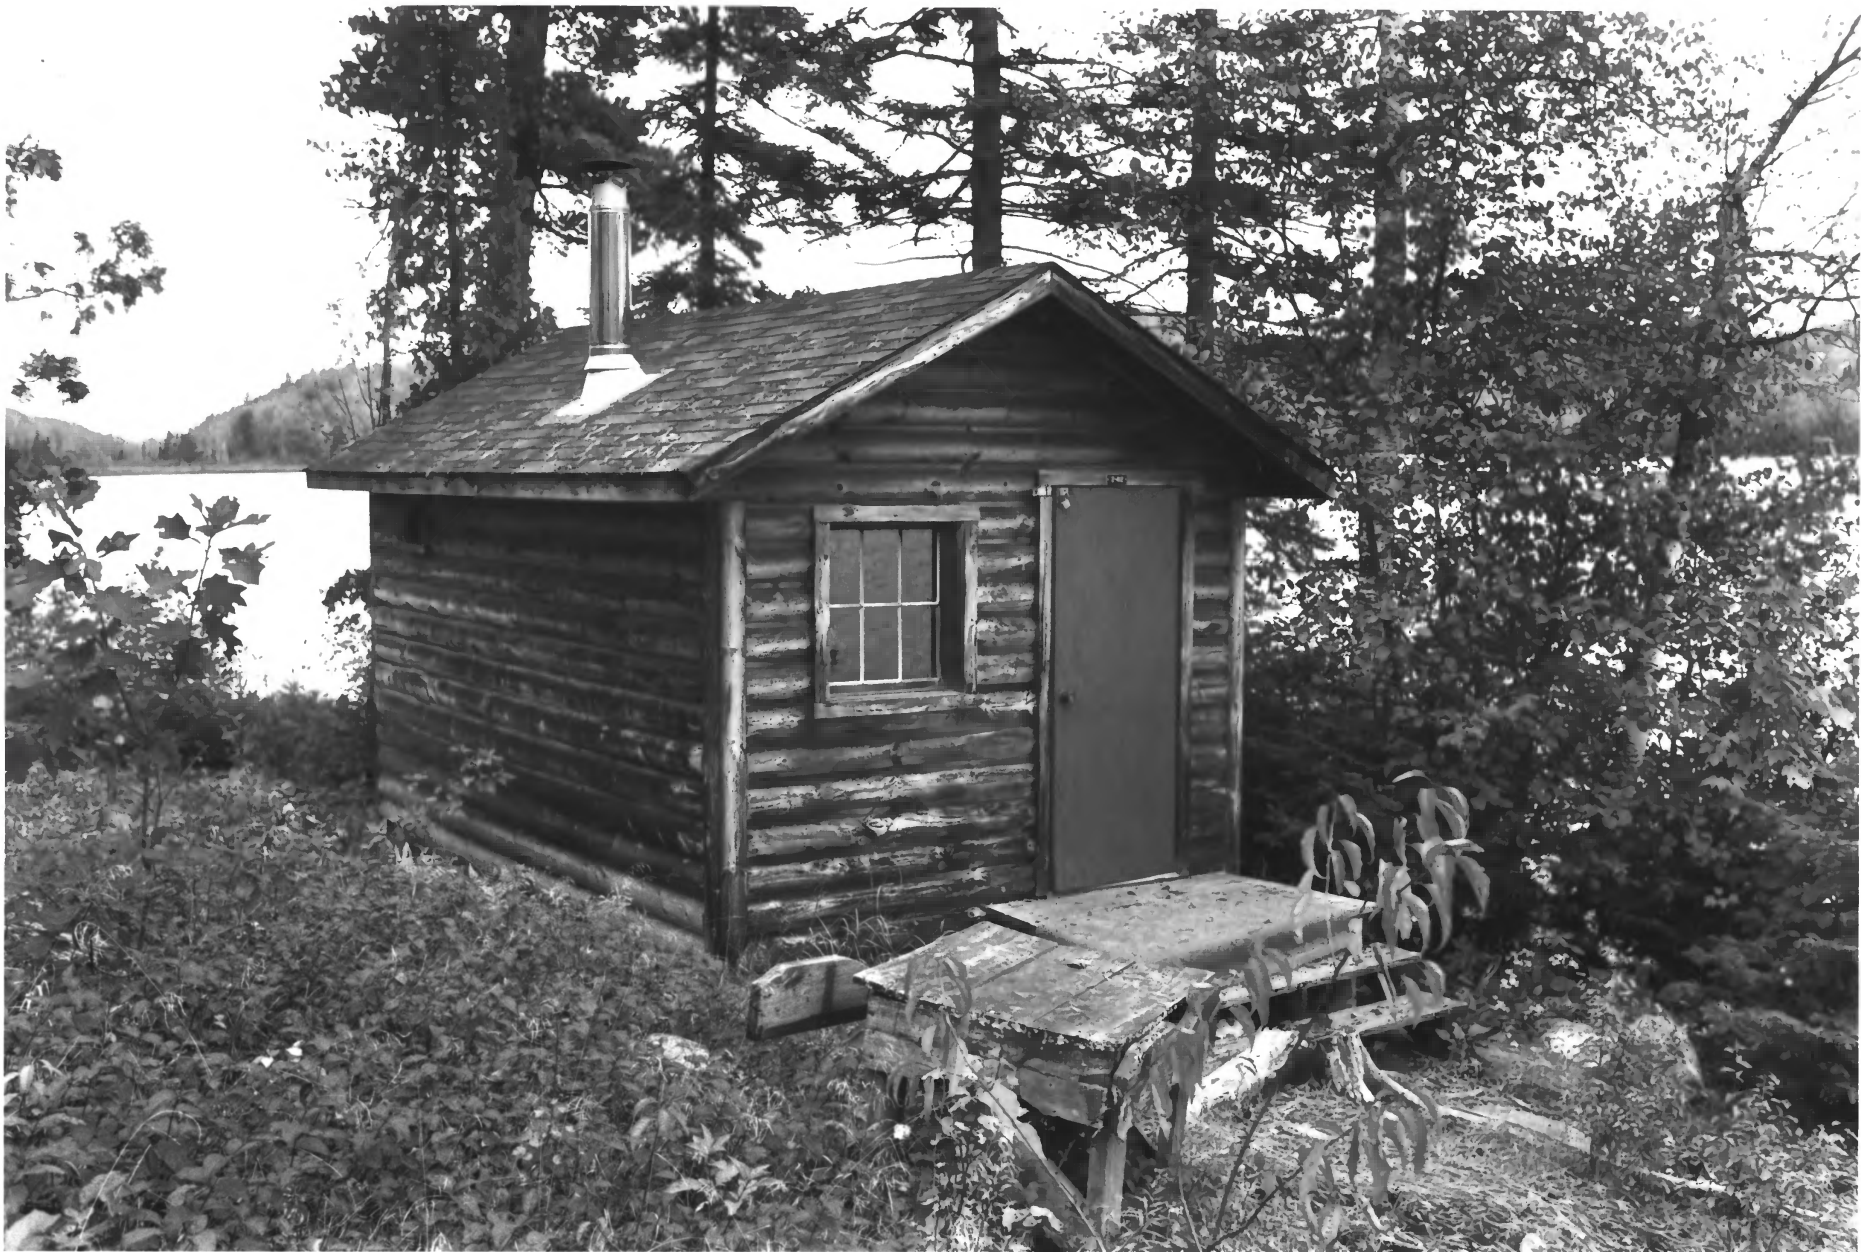

MN HIST SOC.
690 Cedar St
St Paul, MN 55101
Looking Southwest
Bldg no. 11

Sauna, Tettegouche Camp Historic District
(02391, #6 - photo #)
Vicinity of Silver Bay, Lake Co., MN

Sauna, Tettegouche Camp Historic District
Vicinity of Silver Bay, Lake Co., MN