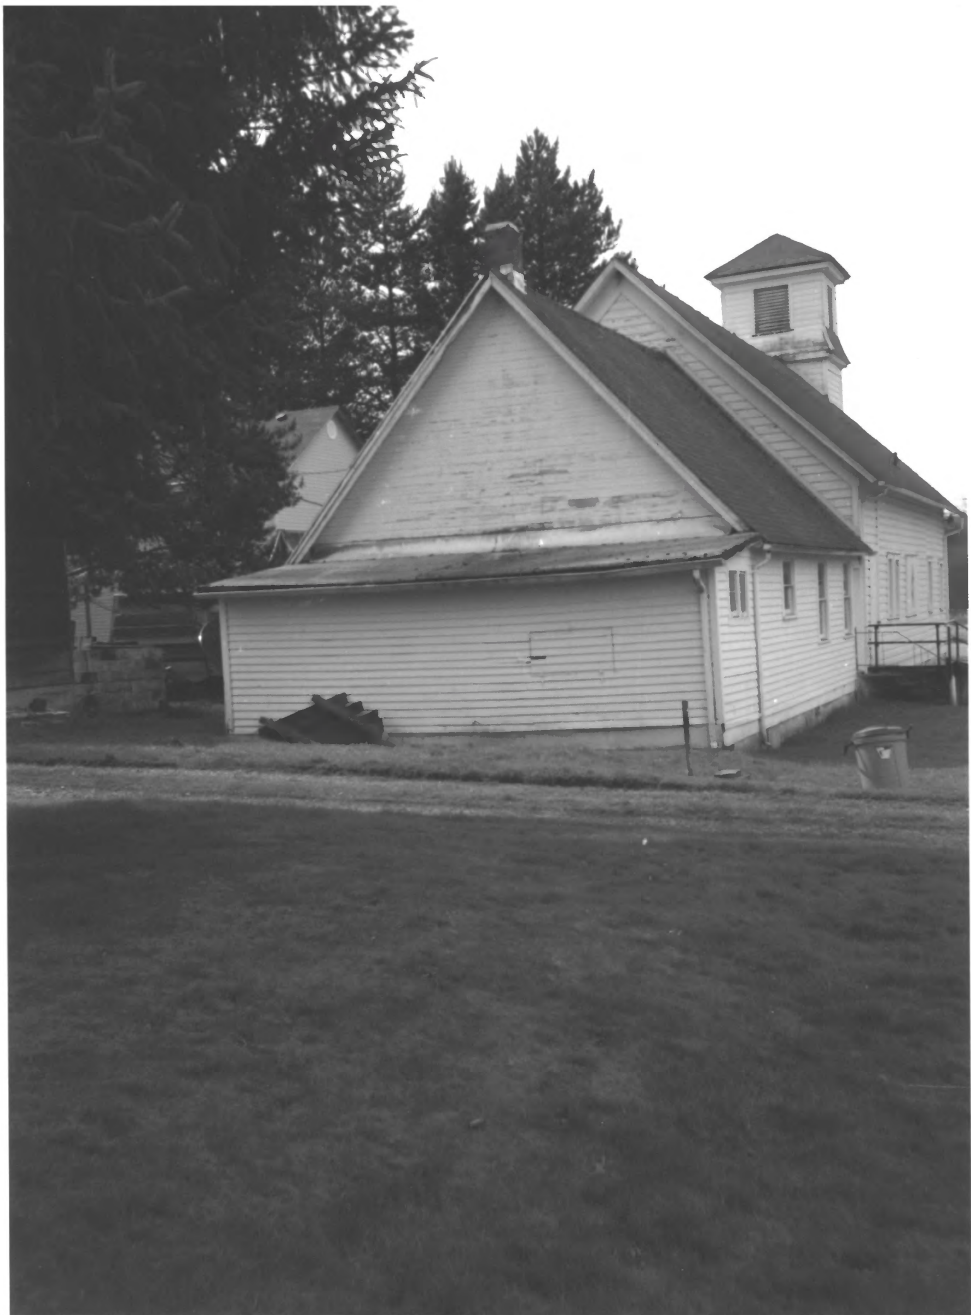

← GRACE
UNITED
METHODIST
Rev. Robert A. Cook

GRACE EVANGELICAL CHURCH
618 D STREET
VADEN, WA
LEWIS CO.

"MAIN FAÇADE"

1 OF 14

02 3 21

GRACE EVANGELICAL CHURCH

618 D STREET

VADEA, WA

LEWIS CO.

"NORTH FACADE"

2 OF 14

GRACE EVANGELICAL CHURCH
618 D STREET
VADEN, WA
LEWIS, CO.

"EAST / REAR FACADE"

3 OF 14

5 20

GRACE EVANGELICAL CHURCH

-LEWIS CO.

"S. SIDE OF SANCTUARY,
LOOKING WEST."

8 OF 14

12 E 20

EXIT

GRACE EVANGELICAL
CHURCH

618 D STREET

VADEN, WA