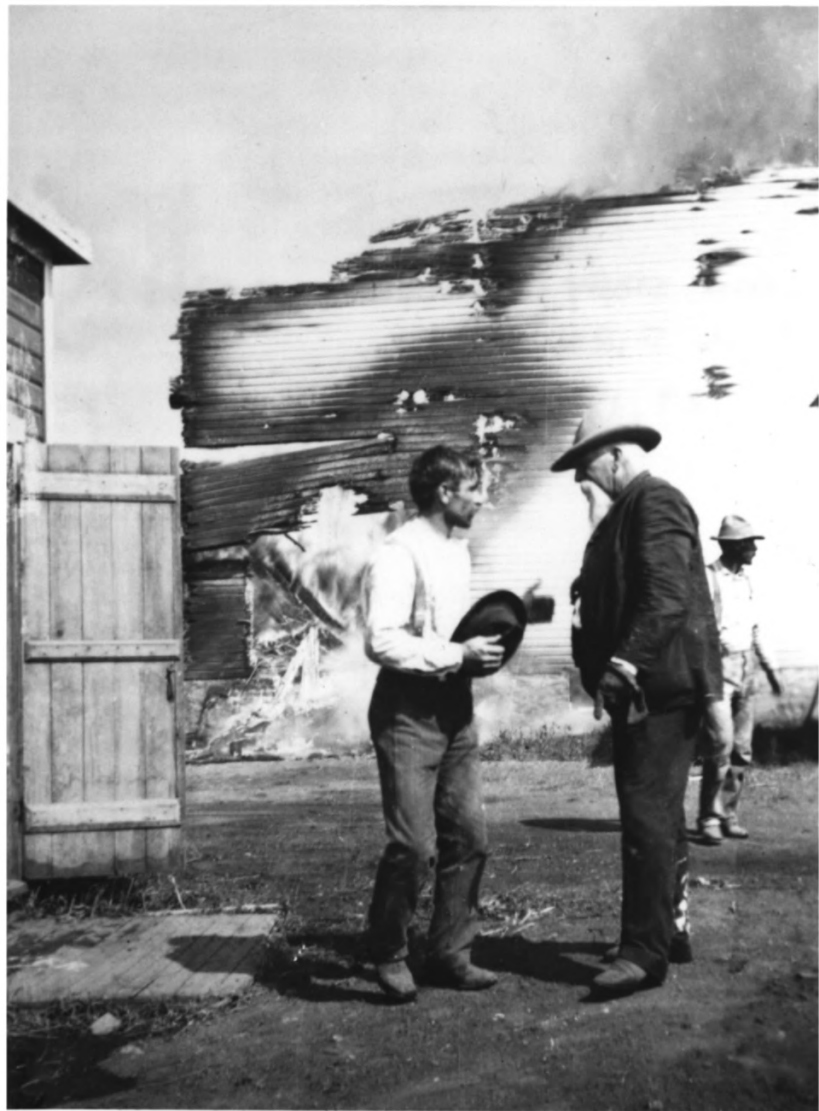

NORTHERN PACIFIC / STORY MILL HD
BOZEMAN

Page # 1

GALLATIN CO
MONTANA

Reduce to 3x5

The story mill on fire, August 27, 1901

STORY MILL FIRE
AUG 27, 1901

GALLATIN COUNTY
HISTORICAL SOCIETY
317 W MAIN
BOZEMAN, MT
59715