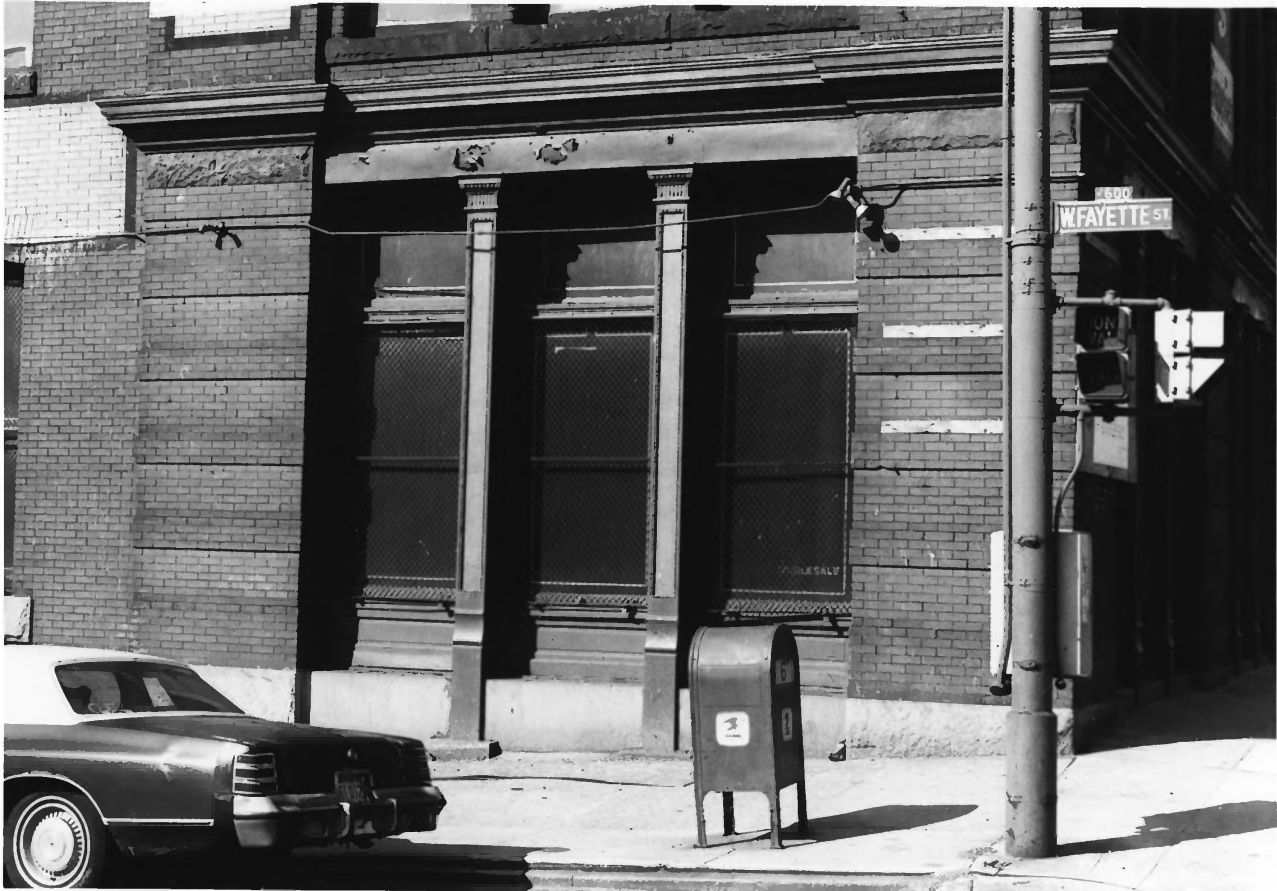

W FAYETTE ST

3