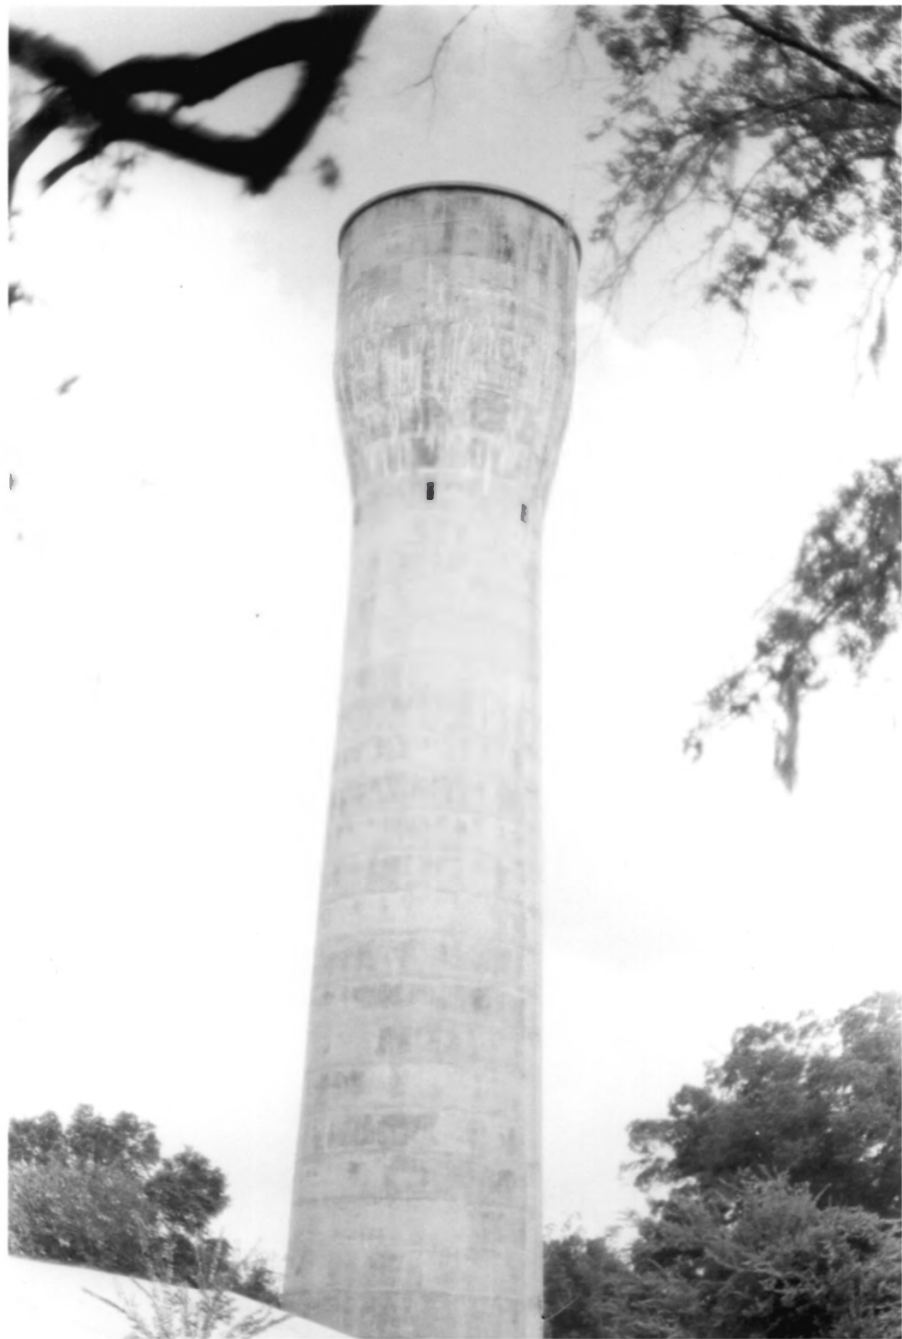

SEP 16 1980

SEP 16 1980

NOV 10 1980

Walterboro: Historic District
Colleton County, South Carolina
Leon Langley, 1979
Walterboro Preservation Society
Walterboro, South Carolina
Walterboro Water Tower (#69)
Photo #16 of 33