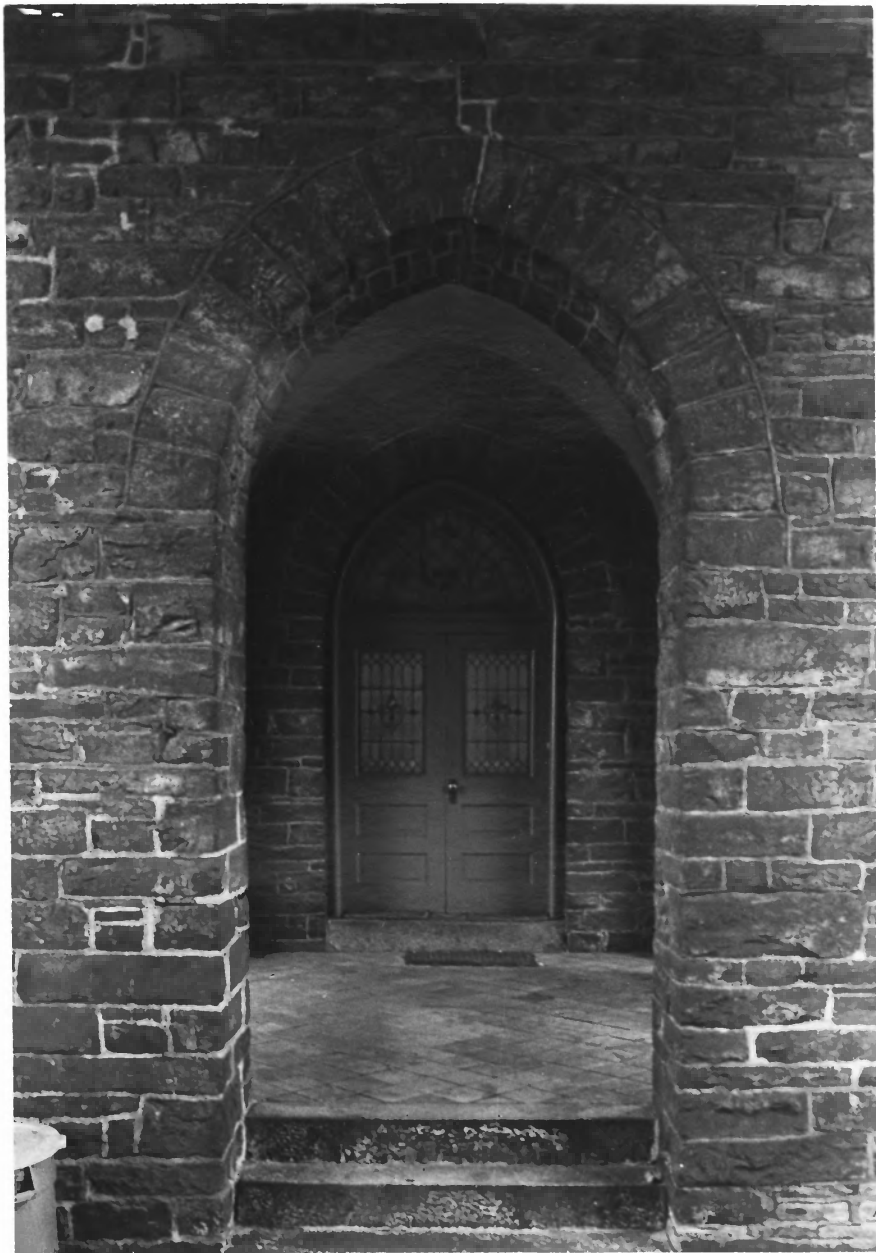

Baltimore City, Maryland

Fred B. Shoken, April 1979

Neg. at CHAP

~~South~~ facade facing south of southern tower and end building section.

7 of ~~33~~ 33

JAN 29 1980

*(end-city)*

Green Mount Cemetery Gates