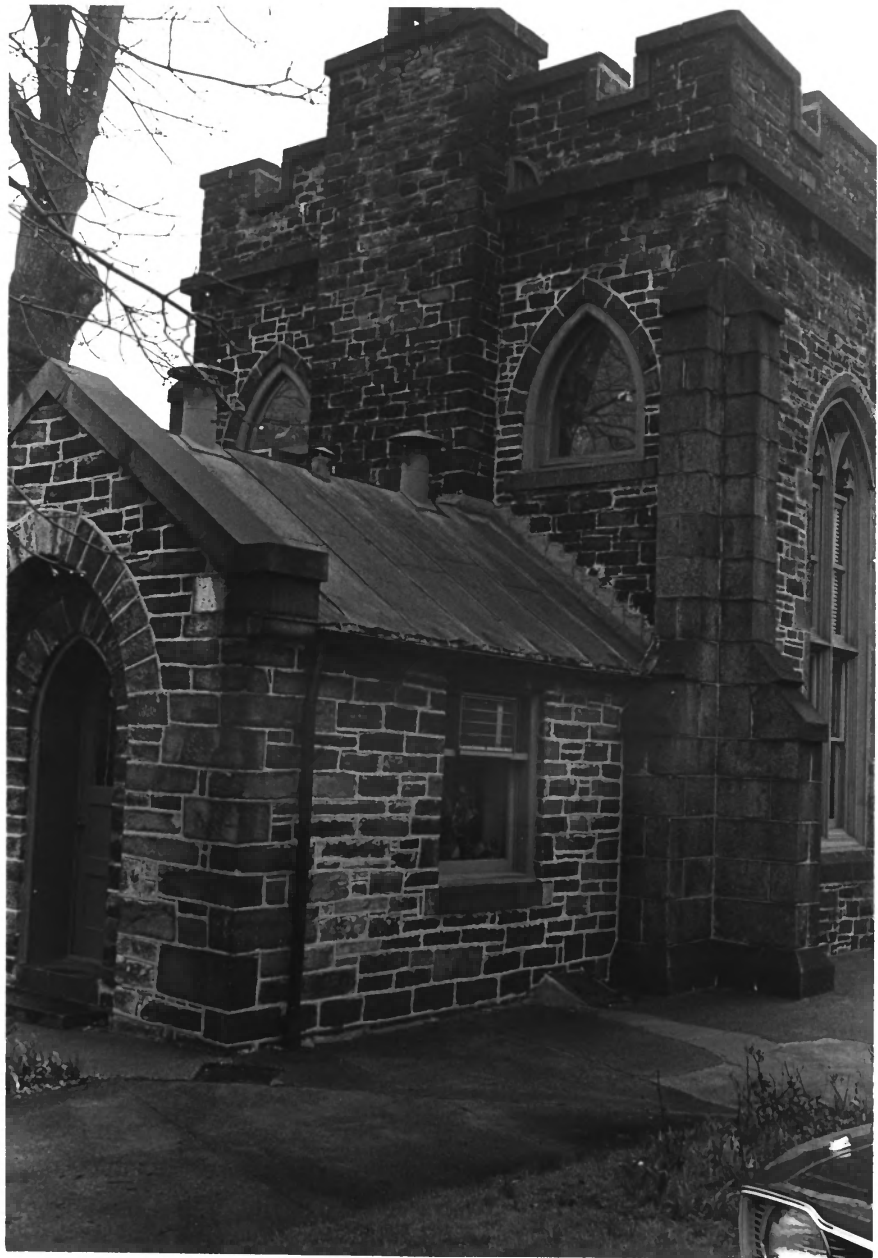

Baltimore City, Maryland

Fred B. Shoken, April 1979

Neg. at CHAP

southern rear facade-pedestrian arch, tower  
and end building sections

6 of ~~33~~ 33

*(incl. City)*

JAN 29 1980

Green Mount Cemetery Gates