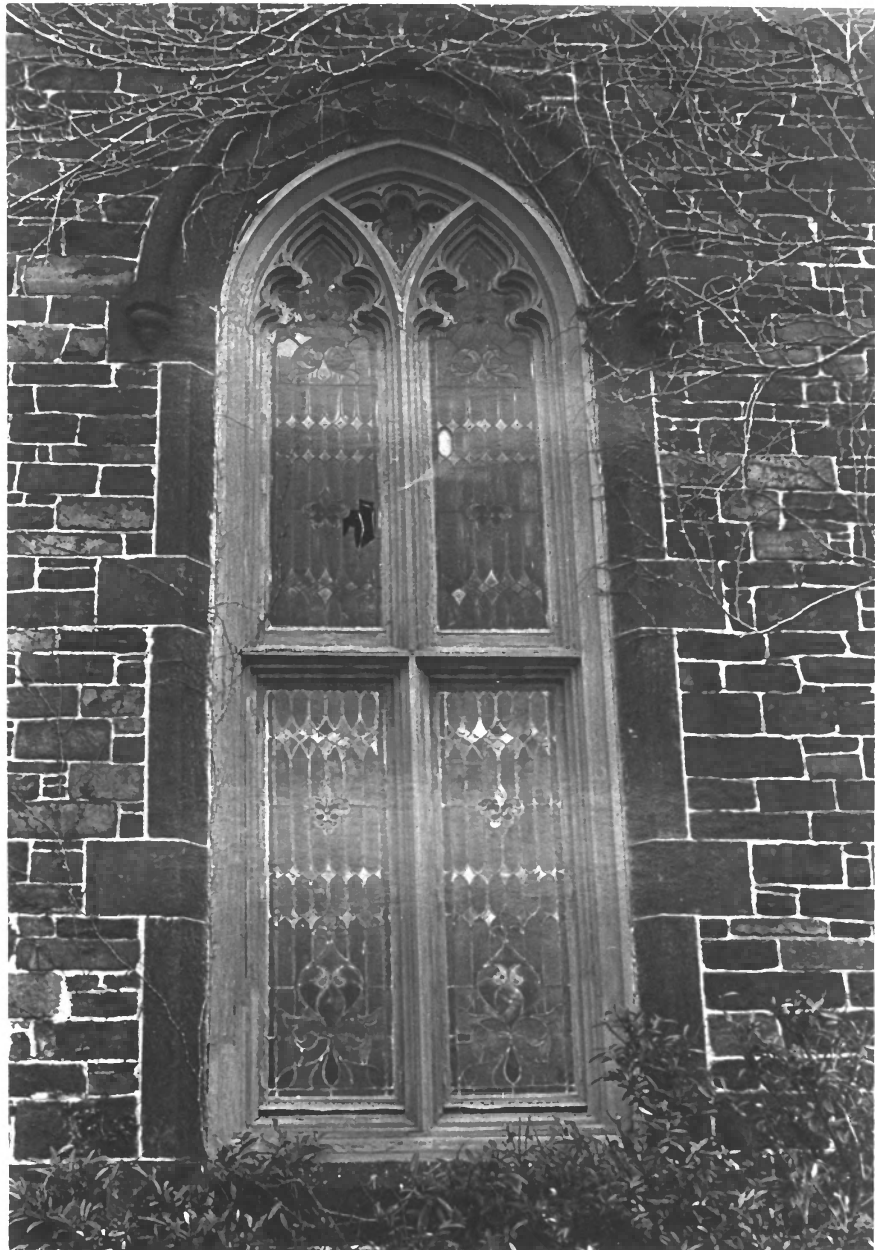

Green Mount Cemetery Gates

Baltimore City, Maryland

Fred B. Shoken, April 1979

Neg. at CHAP

Pedestrian archway building section

4 of ~~33~~ 33

*(ind. City)*

JAN 29 1980