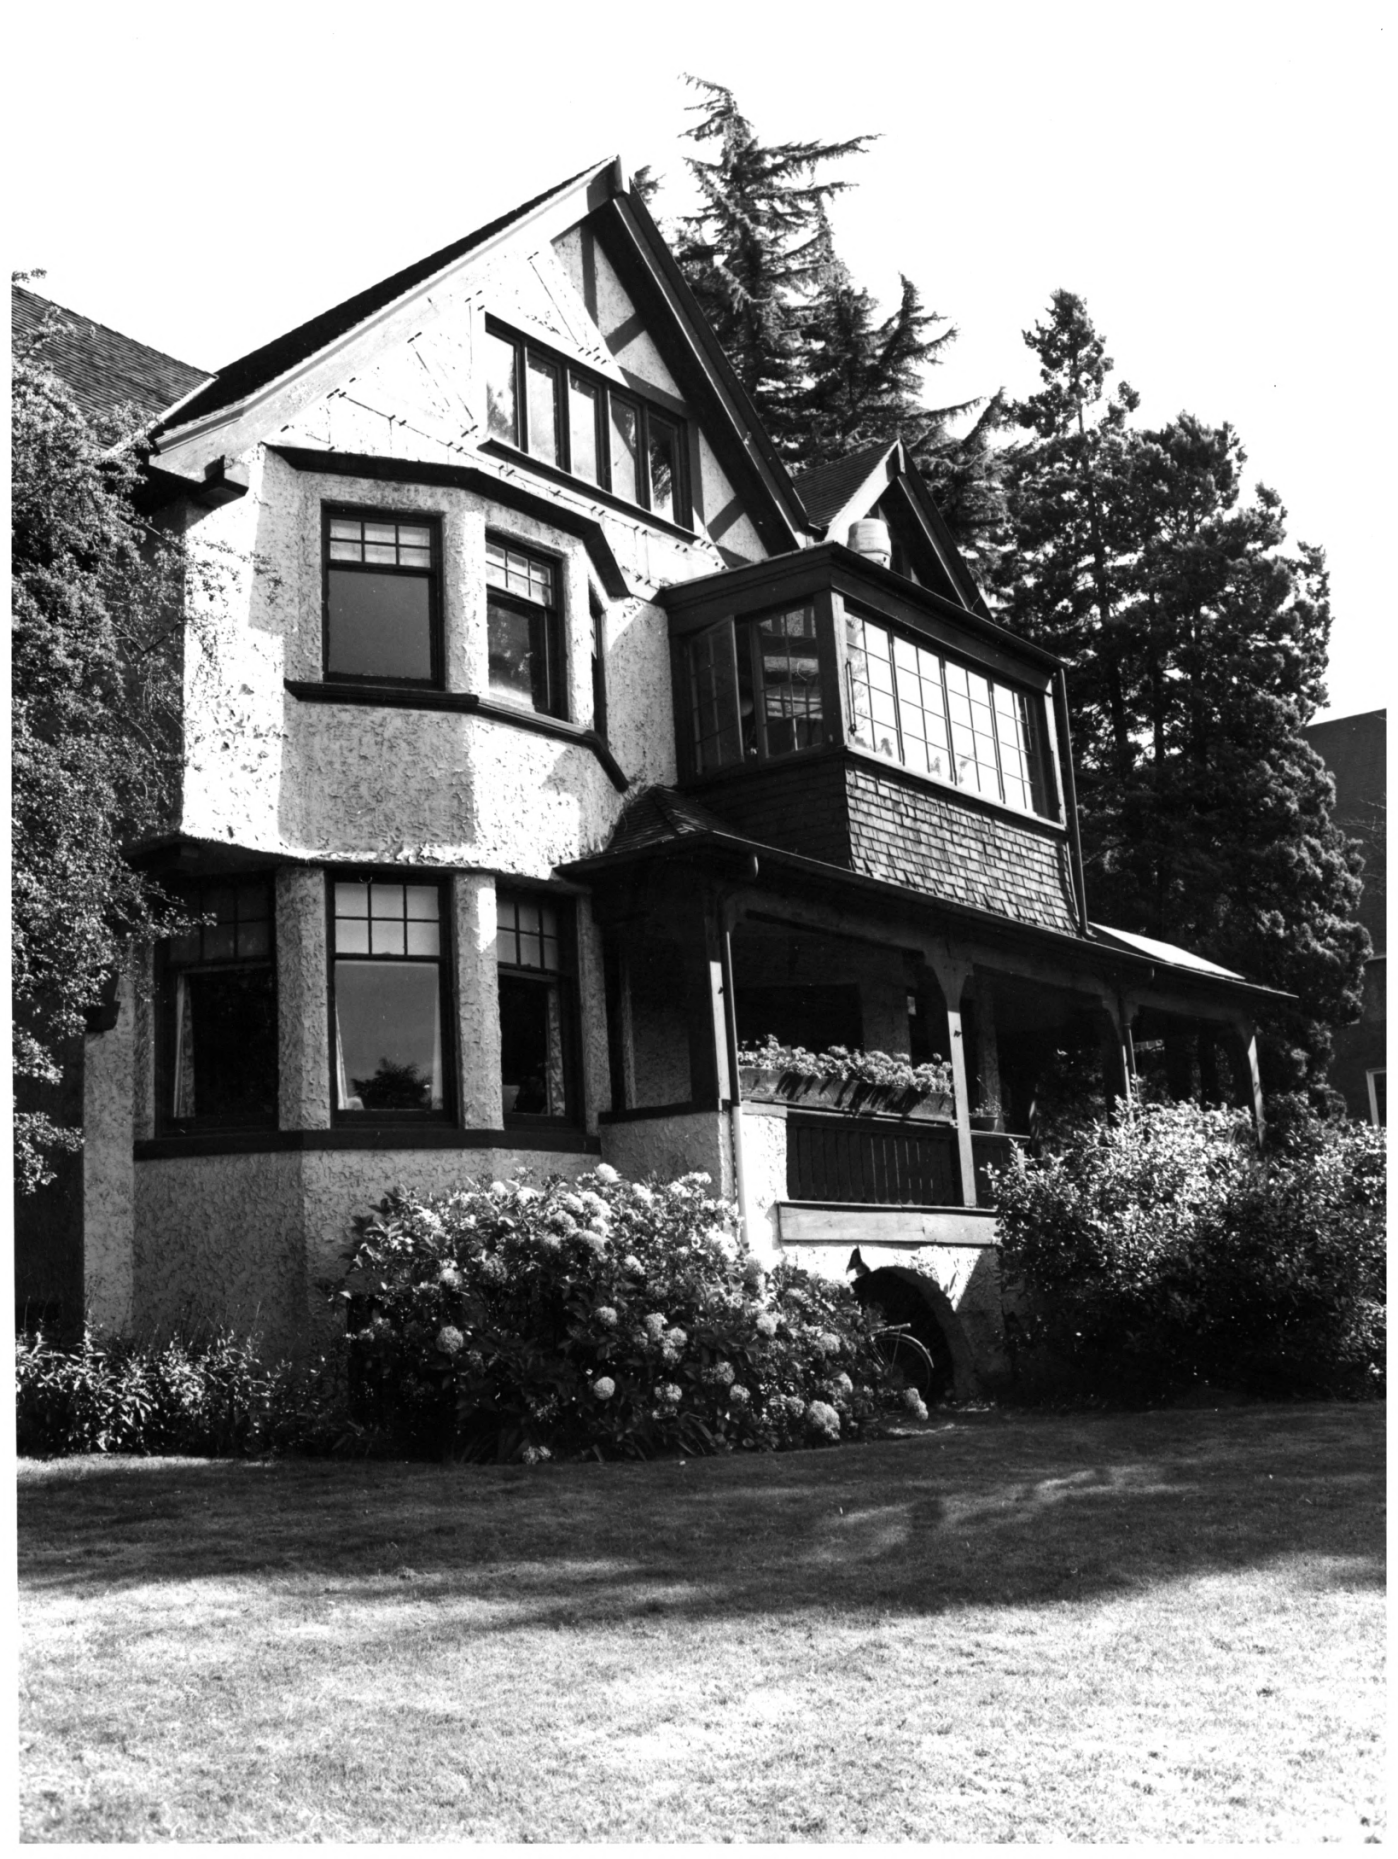

Pierre P. Ferry House
Seattle, Washington

KING CO.

FEB 28 1979

Florence K. Lentz
September, 1978

Washington State Office of Archaeology and
Historic Preservation

North facade

3 of 12

APR 18 1979