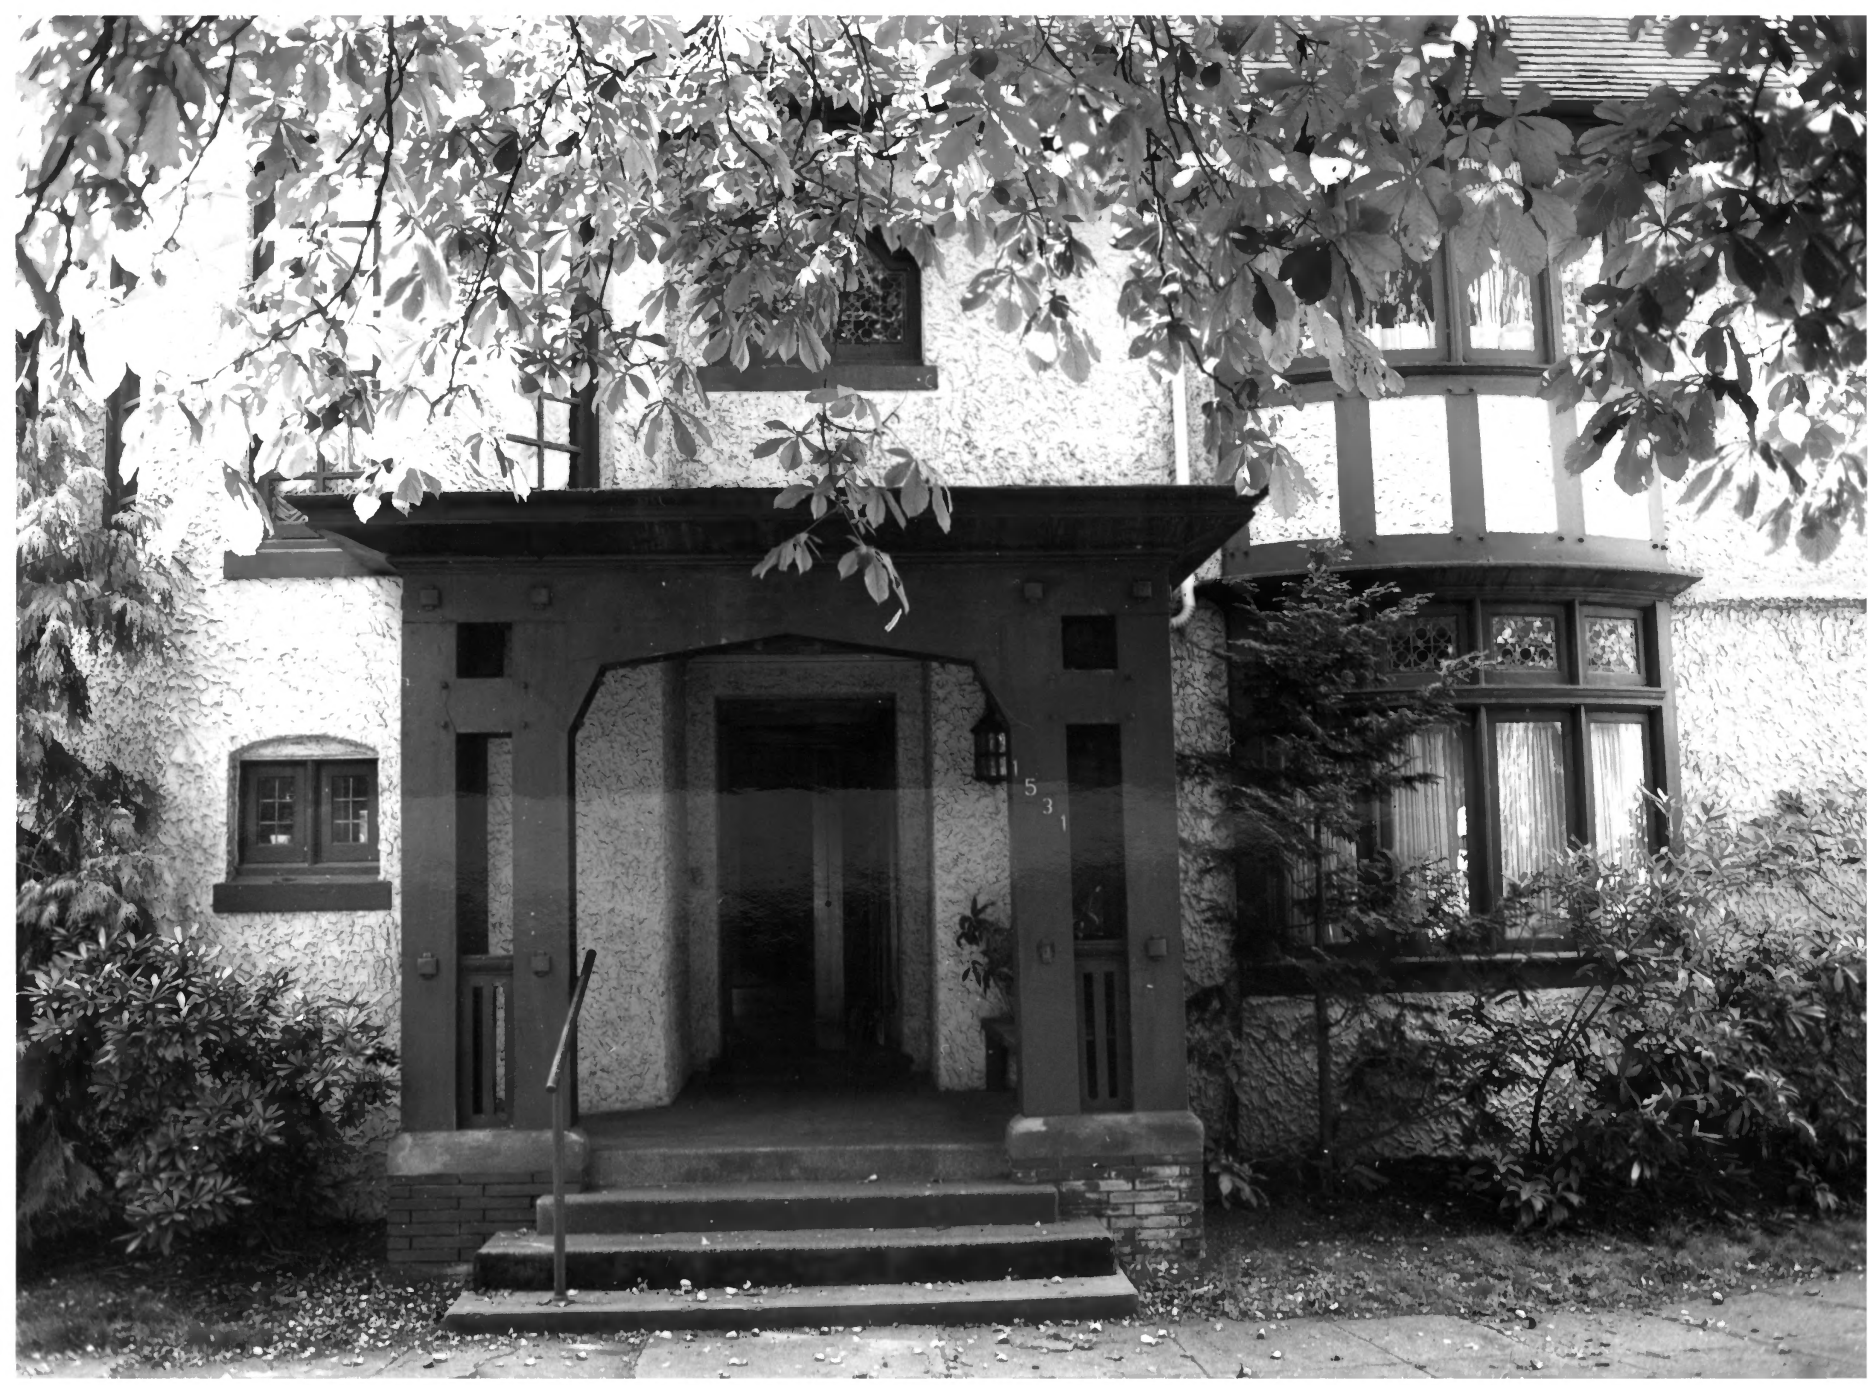

Pierre P. Ferry House
Seattle, Washington

King Co.

FEB 28 1979

Florence K. Lentz

September, 1978

Washington State Office of Archaeology and
Historic Preservation
East (front) facade

1 of 12

APR 18 1979

Pierre P. Ferry House
Seattle, Washington

FEB 28 1979

Florence K. Lentz
September, 1978

King Co.

Washington State Office of Archaeology and
Historic Preservation
Main entrance, east facade

2 of 12

APR 18 1979