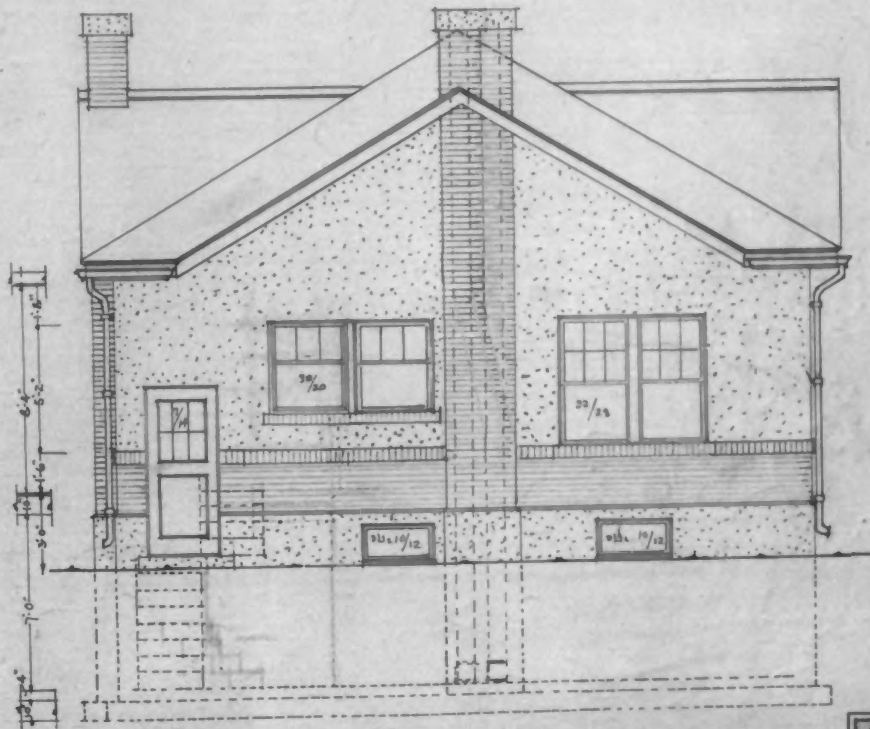

FLOOR PLAN
Scale - 1/8" = 1'-0"

4°

FOUR ROOM HOUSE-1927
FOR VTAM COPPER CO
SCOTT & WELCH ARCHITECTS
REVISED - Mch - 2-1927

3
3
3

Copperton Historic District
Copperton, Salt Lake County, Utah

Four Room House Plan (1927)
Scott & Welch, Architects

Negative: Utah State Historical Society

photo 16 of 27

FRONT ELEVATION

Scale - 1/4" = 1'-0"

REAR ELEVATION.

Block B - Lot 8 - stucco
 Block D - Lot 7+18 - stucco
 Block D - Lot 6+15 - Brick sill high.

FOUR ROOM HOUSE-1927
 FOR UTAH COPPER CO
 SCOTT & WELCH ARCHITECTS
 REVISED - MAR. 2 - 1927

4 ^B
SHEET
4
SET
3

Copperton Historic District
Copperton, Salt Lake County, Utah

Elevations of Four Room House (1927)
Scott & Welch, Architects

Negative: Utah State Historical Society

photo 17 of 27

Copperton Historic District
Copperton, Salt Lake County, Utah