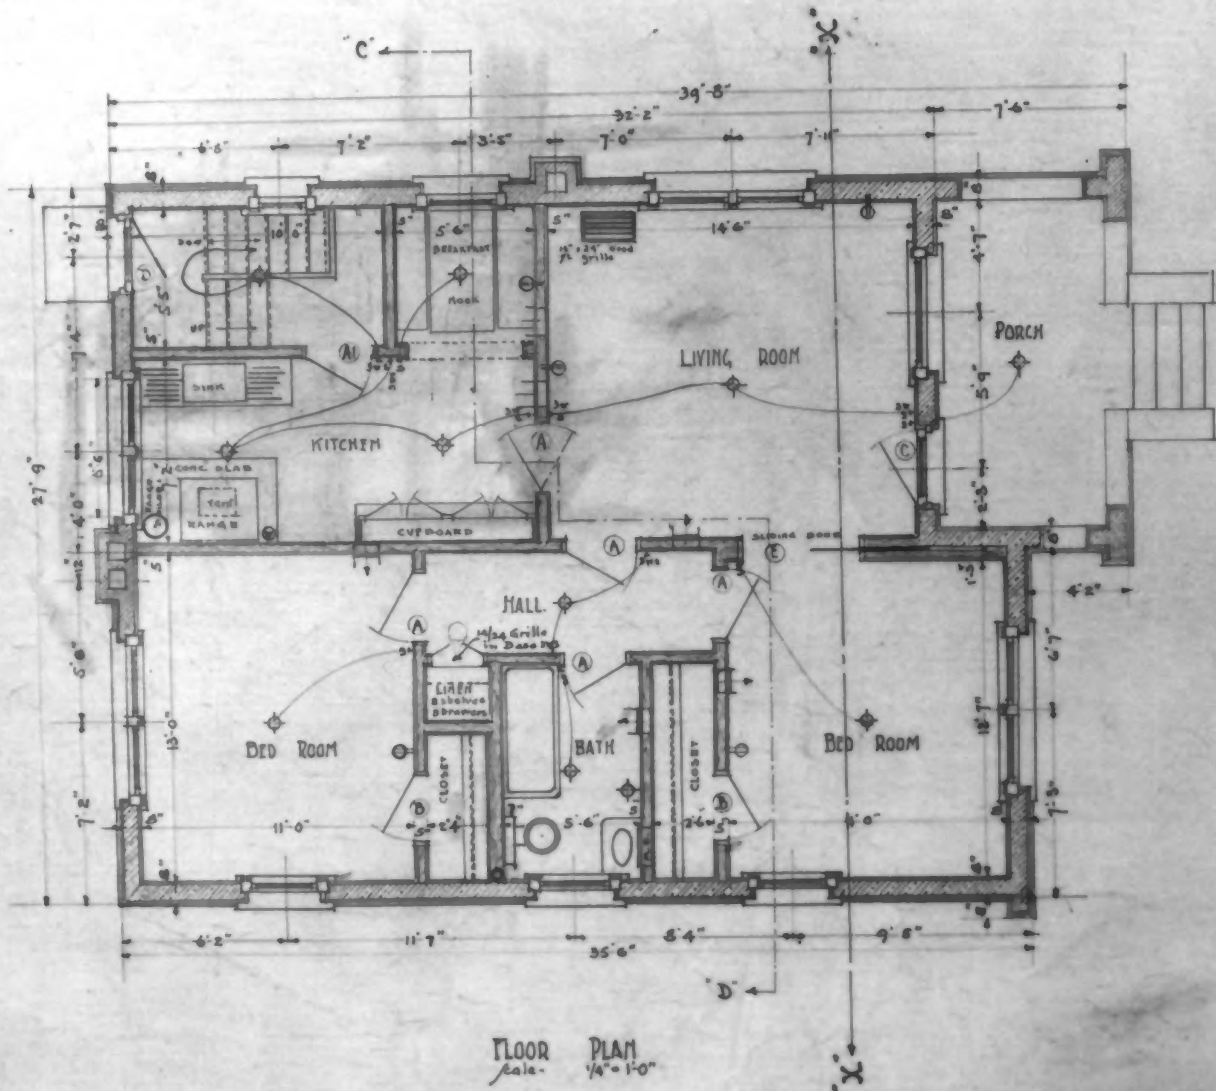

photo 14 of 27

BLOCK PLAN & GRADES FOR HOUSES - 1927 -
 FOR VIM COPPER CO. AT COPPERTON, UTAH
 SCOTT & WELCH JAN. 1927 ARCHITECTS

SHEET
1D
SET
<input type="checkbox"/>

Copperton Historic District
Copperton, Salt Lake County, Utah

Block Plan, Scott & Welch, Architects (1927)

Negative: Utah State Historical Society

photo 15 of 27

	DOOR	SCHEDULE
A	28 x 68 x 1 1/2"	1 PANEL FIR
A1	28 x 68 x 1 1/2"	SASH do
B	28 x 68 x 1 1/2"	1 PANEL do
C	28 x 68 x 1 1/2"	SASH
D	28 x 68 x 1 1/2"	do W.P.
E	48 x 68 x 1 1/2"	1 PANEL SLDG. FIR
F	28 x 68 x 1 1/2"	BATTEN W.P.
K	28 x 68 x 1 1/2"	5-K PANELS FIR