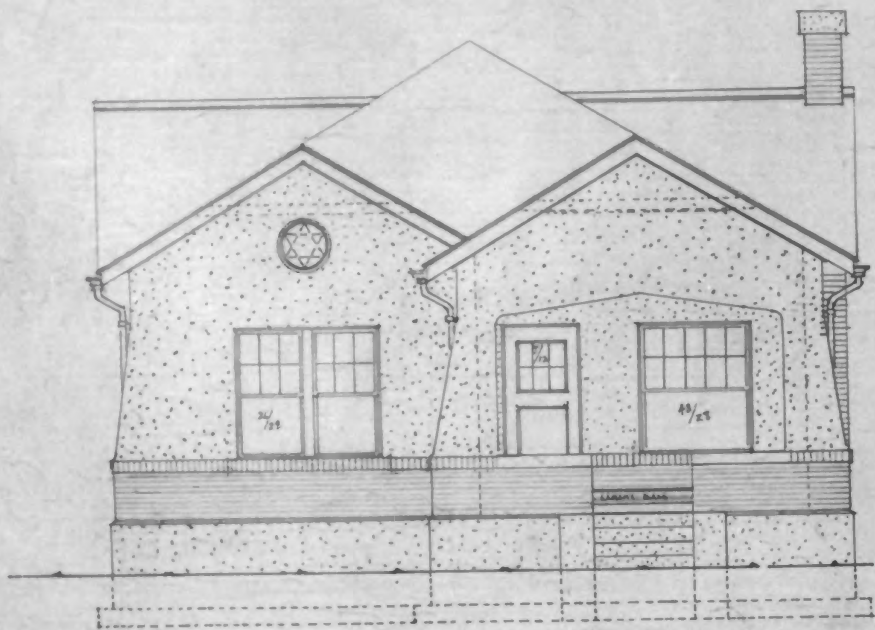

FLOOR PLAN
Scale - 1/8" = 1'-0"

4°

FOUR ROOM HOUSE-1927
FOR VTAM COPPER CO
SCOTT & WELCH ARCHITECTS
REVISED - Mch - 2-1927

3
3
3

Copperton Historic District
Copperton, Salt Lake County, Utah

Four Room House Plan (1927)
Scott & Welch, Architects

Negative: Utah State Historical Society

photo 16 of 27

FRONT ELEVATION

Scale - 1/4" = 1'-0"

REAR ELEVATION.

Block B - Lot 8 - stucco
 Block D - Lot 7+18 - stucco
 Block D - Lot 6+15 - Brick sill high.

FOUR ROOM HOUSE-1927
 FOR UTAH COPPER CO
 SCOTT & WELCH ARCHITECTS
 REVISED - MAR. 2 - 1927

4 ^B
SHEET
4
SET
3

Copperton Historic District
Copperton, Salt Lake County, Utah

Elevations of Four Room House (1927)
Scott & Welch, Architects

Negative: Utah State Historical Society

photo 17 of 27

Copperton Historic District
Copperton, Salt Lake County, Utah