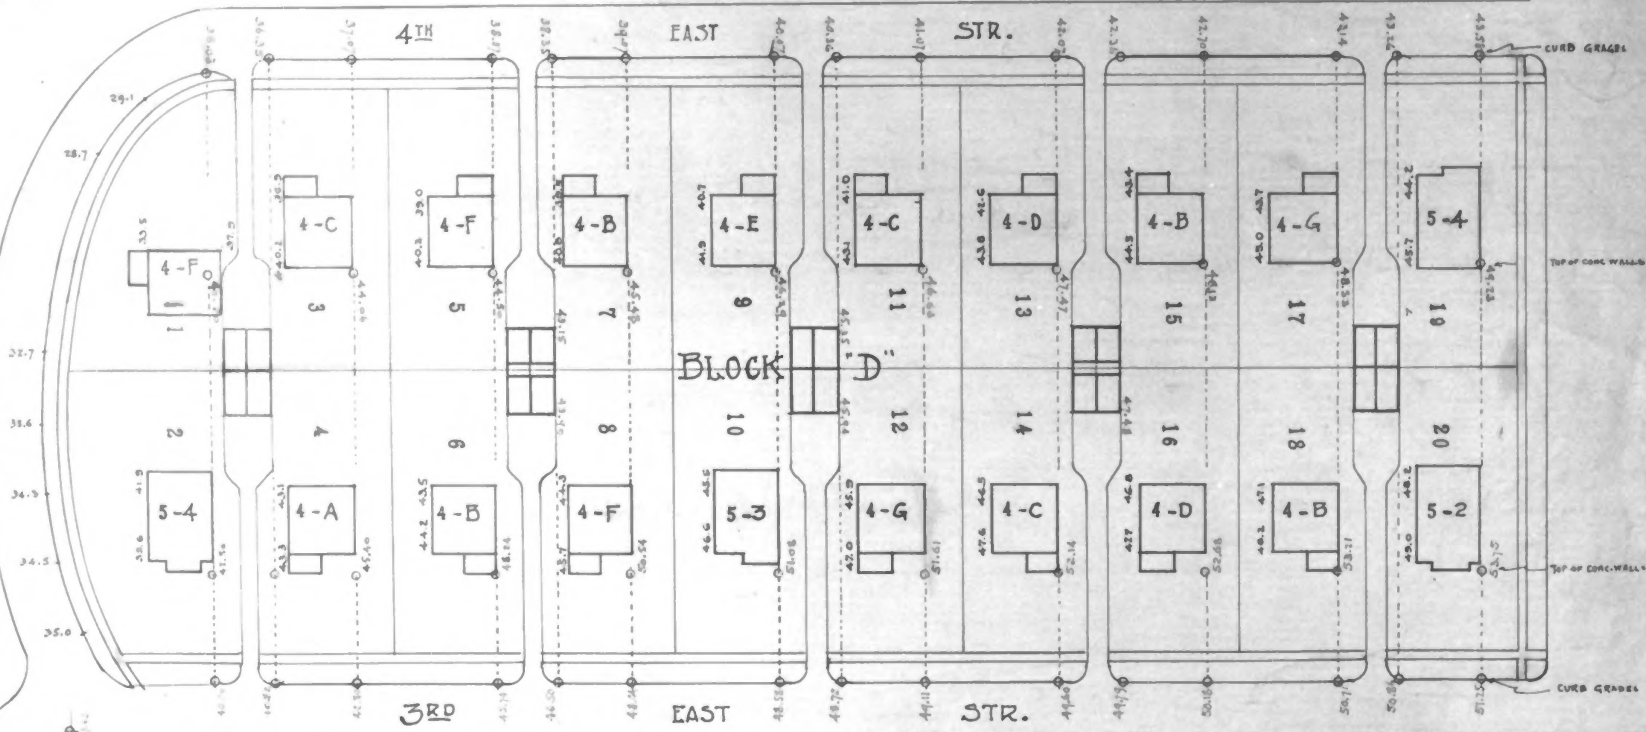

BLOCK PLAN & GRADES FOR HOUSES - 1927 -
FOR VIM COPPER CO. AT COPPERTON, UTAH
SCOTT & WELCH JAN. 1927 ARCHITECTS

SHEET
1D
SET
☐