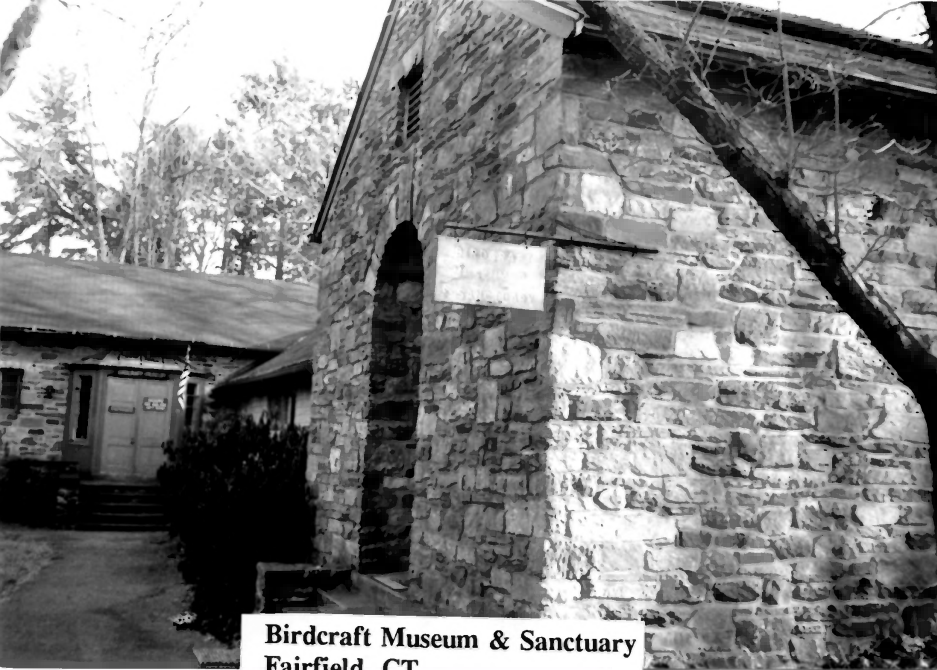

**Birdcraft Museum & Sanctuary  
Fairfield, CT  
Entrance Gate & Caretaker Bungalow  
Photo: Jill Mesirov, 1992**

**Birdcraft Museum & Sanctuary**  
**Fairfield, CT**  
**Caretaker Bungalow**  
**Photo: Jill Mesirov, 1992**