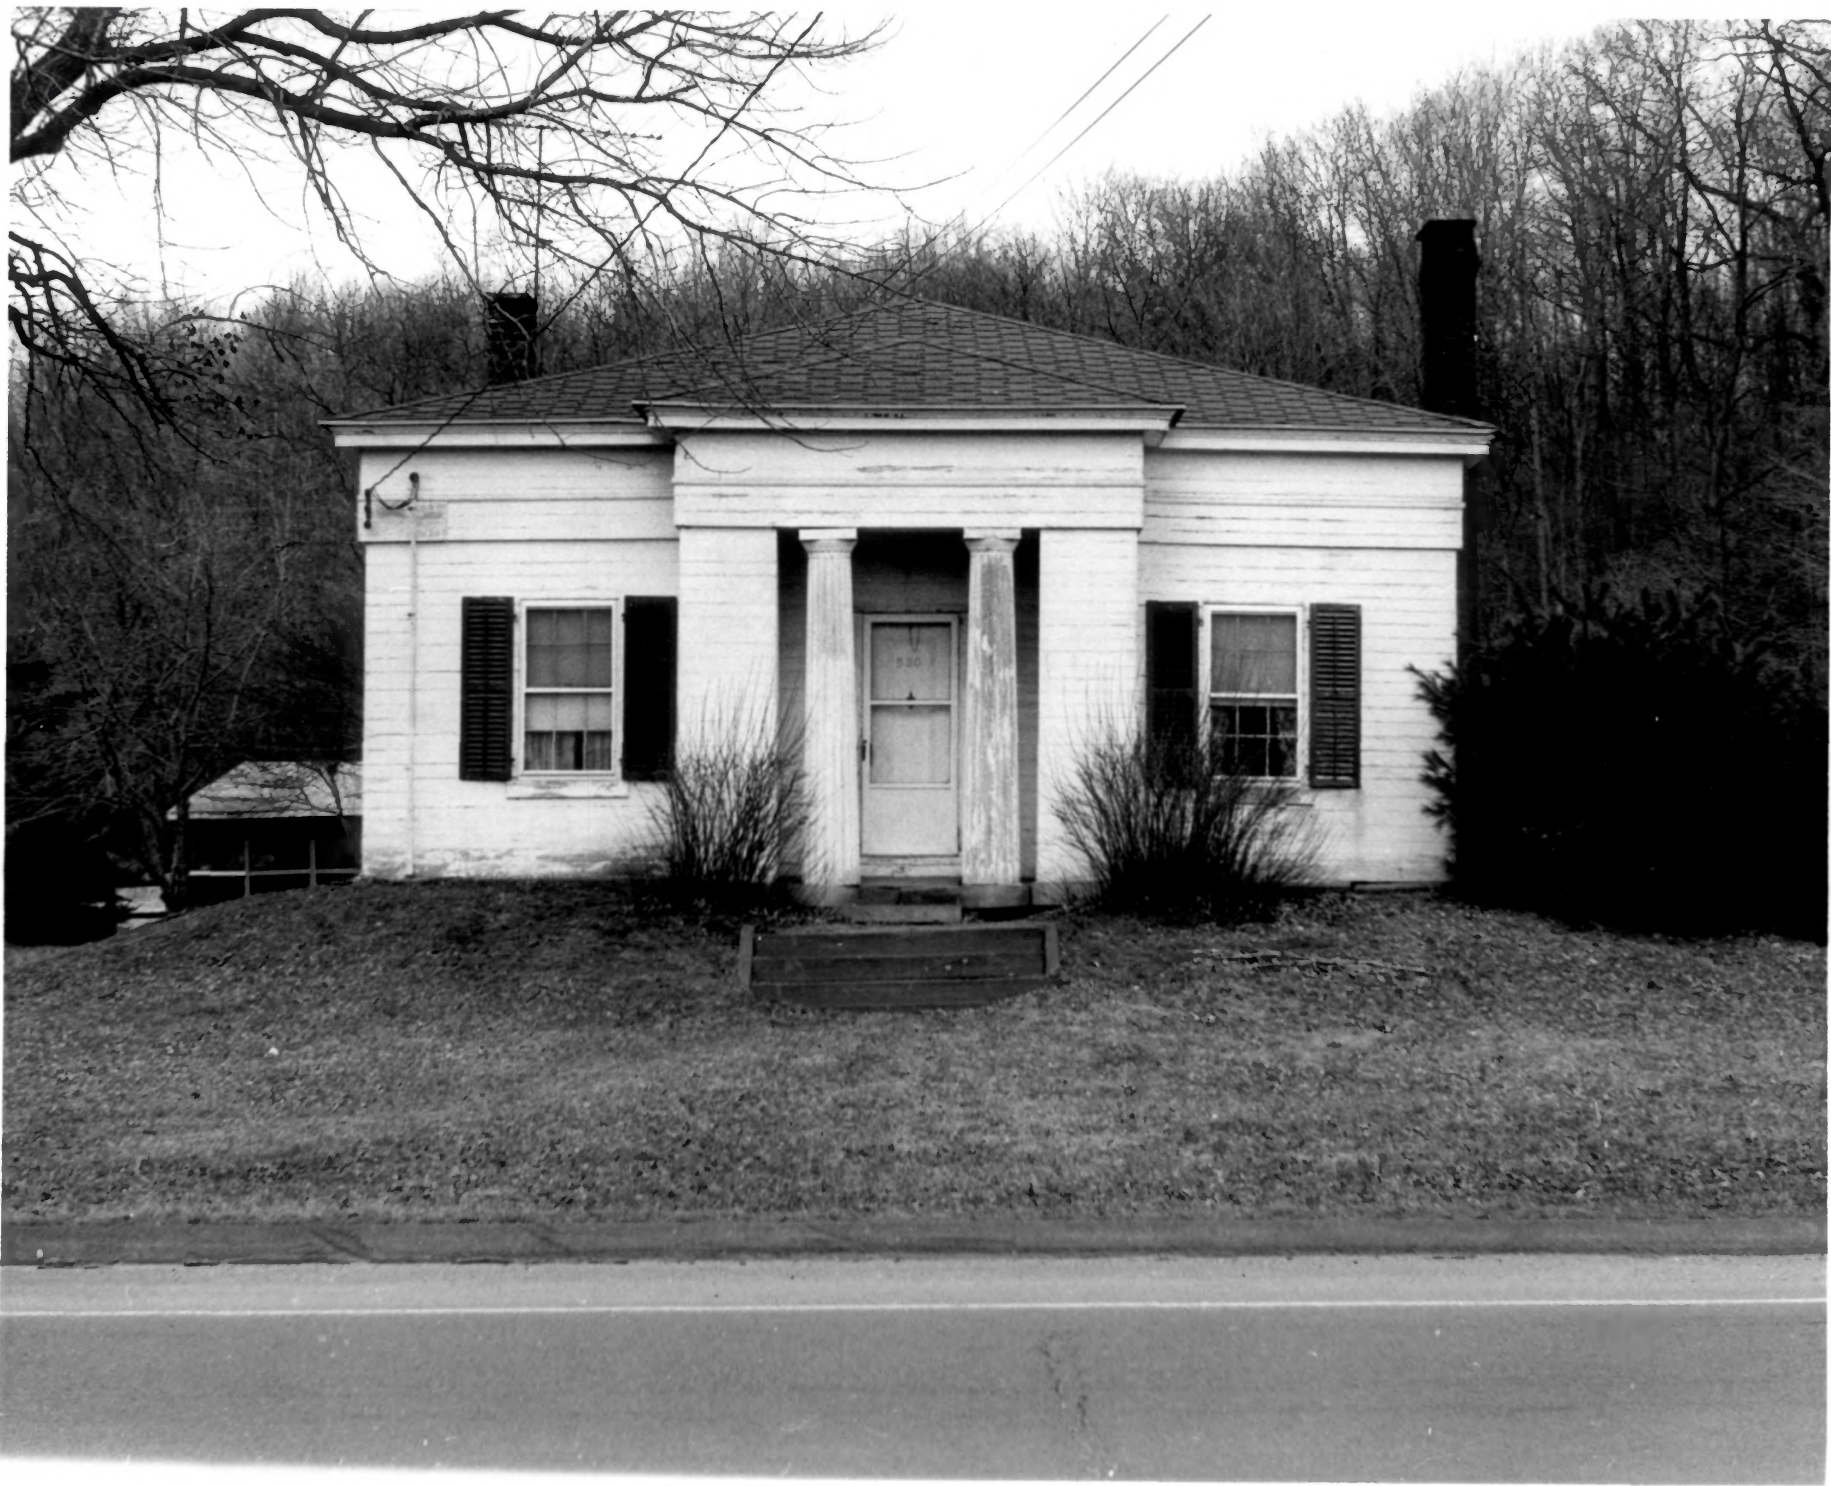

SEP 15 1977

*New Haven County*

GEORGE BALDWIN HOUSE

North Branford, CT JAN 18 1977

B. Clouette Photo, 3/76

Negative: Conn. Historical  
Commission

REAR ELL, VIEW SOUTHWEST

#1683

*New Haven County*

SEP 15 1977

GEORGE BALDWIN HOUSE

JAN 18 1977

North Branford, CT

B. Clouette Photo, 3/76

Negative: Conn. Historical

Commission, Hartford, CT

MAIN FACADE, VIEW WEST

#2 of 3

*New Haven County*

SEP 15 1977

GEORGE BALDWIN HOUSE

North Branford, CT

JAN 18 1977

B. Clouette Photo, 3/76.