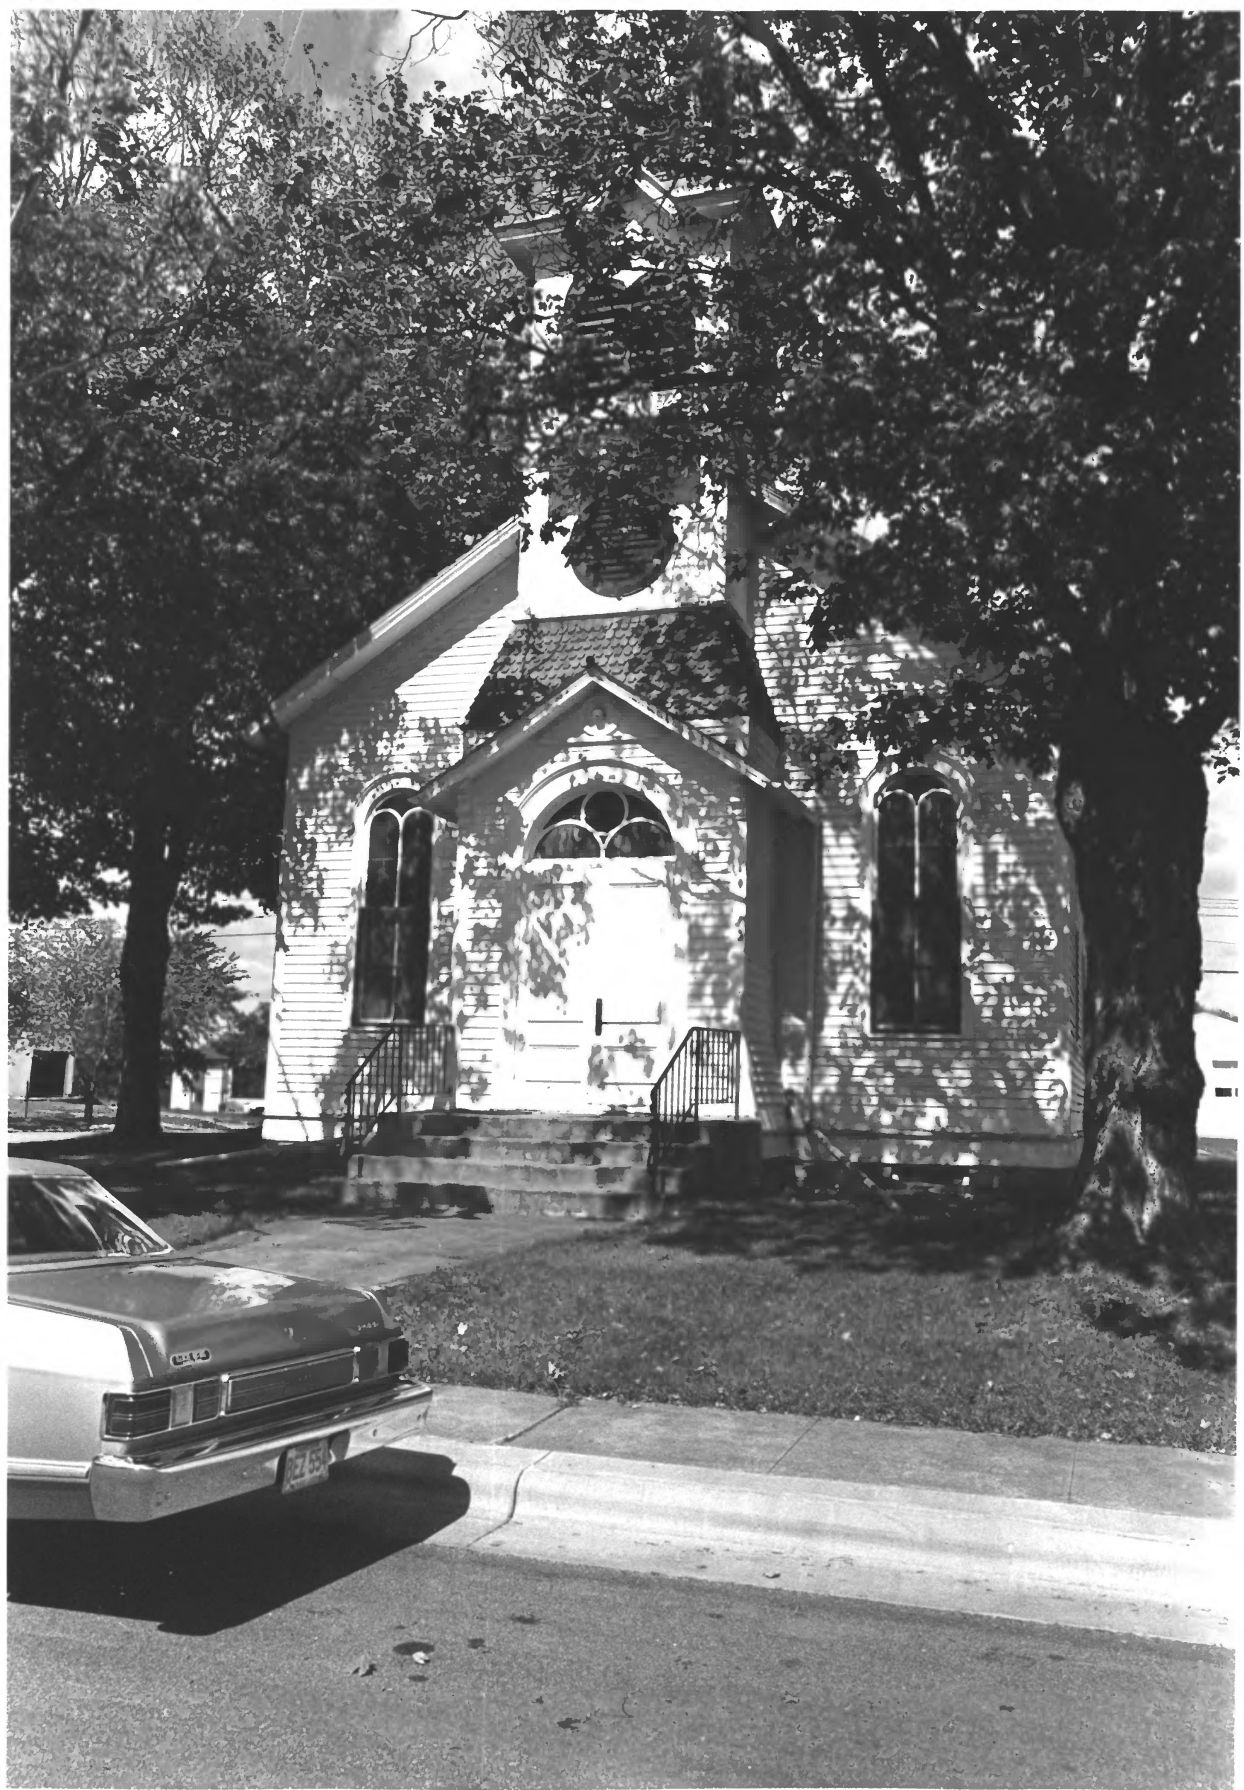

Looking northwest

JUL 24 1978

20/02110

Norwood United Methodist Church

Norwood, Minnesota

Lynne VanBrocklin Spaeth

October 1977

Minnesota Historical Society